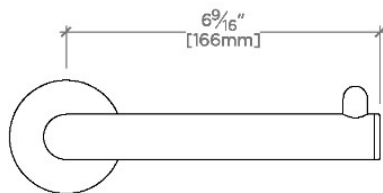

Made of Brass

Wall Mounted

CERTIFICATIONS

PRODUCT (NOTES)

Flyte One Arm Paper Holder

TOP VIEW

SCALE: 3"=1'-0"

FRONT VIEW

SCALE: 3"=1'-0"

SIDE VIEW

SCALE: 3"=1'-0"