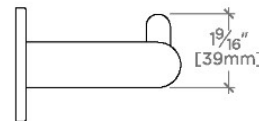

Made of Brass

Wall Mounted

CERTIFICATIONS

PRODUCT (NOTES)

Flyte One Arm Paper Holder

TOP VIEW

SCALE: 3"=1'-0"

FRONT VIEW

SCALE: 3"=1'-0"

SIDE VIEW

SCALE: 3"=1'-0"