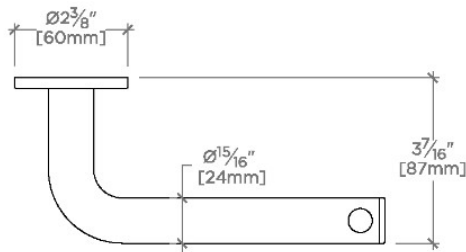

Made of Brass

Wall Mounted

CERTIFICATIONS

PRODUCT (NOTES)

Flyte One Arm Paper Holder

TOP VIEW

SCALE: 3"=1'-0"

FRONT VIEW

SCALE: 3"=1'-0"

SIDE VIEW

SCALE: 3"=1'-0"