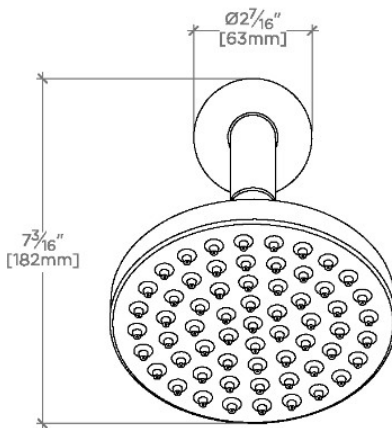

Ludlow

LVS265

Ludlow Volta 6" Showerhead with 8" Wall Mounted 45 Degree Shower Arm

SHOWN IN LUDLOW VOLTA 6" SHOWERHEAD WITH 8" WALL MOUNTED 45 DEGREE SHOWER ARM | LVS265

TECHNICAL DETAILS

Adjustable Versus Fixed Spray: Fixed
 Fittings Hole Diameter: 32 mm
 Flow Restriction Options: 1.5, 1.75, 2.0
 Inlet Connection Size: 1/2"
 Inlet Connection Type: Male NPT
 Pivot: Y
 Primary Material: Brass
 Restricted Maximum Flow Rate: 6.6 liters/min
 Water Pressure Maximum: 6.0 bar
 Water Pressure Minimum: 1.5 bar
 Water Pressure Recommended: 3.0 bar

PRODUCT FEATURES

- Made of Brass
- Features a swivel 6" showerhead with easy clean rubber nozzles
- Includes a 8" wall mounted 45 degree shower arm
- Stocked in Brass, Chrome, Nickel, Matte Nickel and Dark Nickel
- Showerhead available in 1.75gpm (6.6L/min) flow rate

CERTIFICATIONS

PRODUCT (NOTES)

WATERWORKS

Ludlow

LVS265

Ludlow Volta 6" Showerhead with 8" Wall Mounted 45 Degree Shower Arm

TOP VIEW

SCALE: 3"=1'-0"

STYLE NO.	DIM "A"	DIM "B"
LVS265	12 ¹³ / ₁₆ " [325mm]	8 ¹ / ₄ " [209mm]
PTS265		
LVS266	14 ¹³ / ₁₆ " [376mm]	10 ¹ / ₄ " [260mm]
PTS266		

FRONT VIEW

SCALE: 3"=1'-0"

SIDE VIEW

SCALE: 3"=1'-0"