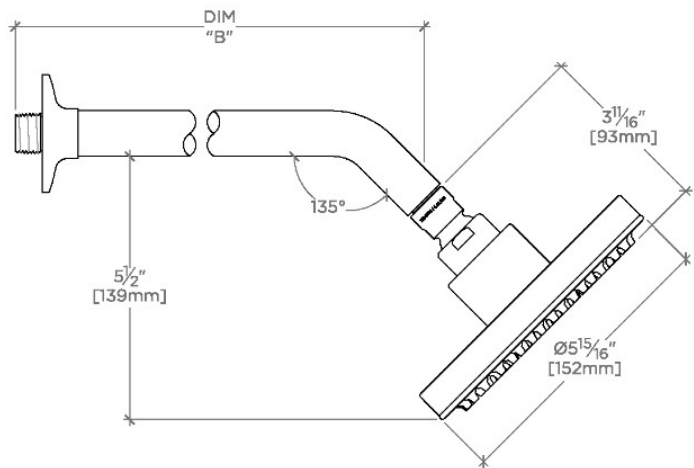

Ludlow

LVS265

Ludlow Volta 6" Showerhead with 8" Wall Mounted 45 Degree Shower Arm

SHOWN IN LUDLOW VOLTA 6" SHOWERHEAD WITH 8" WALL MOUNTED 45 DEGREE SHOWER ARM | LVS265

TECHNICAL DETAILS

Adjustable Versus Fixed Spray: Fixed
 Fittings Hole Diameter: 32 mm
 Flow Restriction Options: 1.5, 1.75, 2.0
 Inlet Connection Size: 1/2"
 Inlet Connection Type: Male NPT
 Pivot: Y
 Primary Material: Brass
 Restricted Maximum Flow Rate: 6.6 liters/min
 Water Pressure Maximum: 6.0 bar
 Water Pressure Minimum: 1.5 bar
 Water Pressure Recommended: 3.0 bar

PRODUCT FEATURES

- Made of Brass
- Features a swivel 6" showerhead with easy clean rubber nozzles
- Includes a 8" wall mounted 45 degree shower arm
- Stocked in Brass, Chrome, Nickel, Matte Nickel and Dark Nickel
- Showerhead available in 1.75gpm (6.6L/min) flow rate

CERTIFICATIONS

PRODUCT (NOTES)

WATERWORKS

Ludlow

LVS265

Ludlow Volta 6" Showerhead with 8" Wall Mounted 45 Degree Shower Arm

TOP VIEW

SCALE: 3"=1'-0"

STYLE NO.	DIM "A"	DIM "B"
LVS265	12 ¹³ / ₁₆ " [325mm]	8 ¹ / ₄ " [209mm]
PTS265		
LVS266	14 ¹³ / ₁₆ " [376mm]	10 ¹ / ₄ " [260mm]
PTS266		

FRONT VIEW

SCALE: 3"=1'-0"

SIDE VIEW

SCALE: 3"=1'-0"