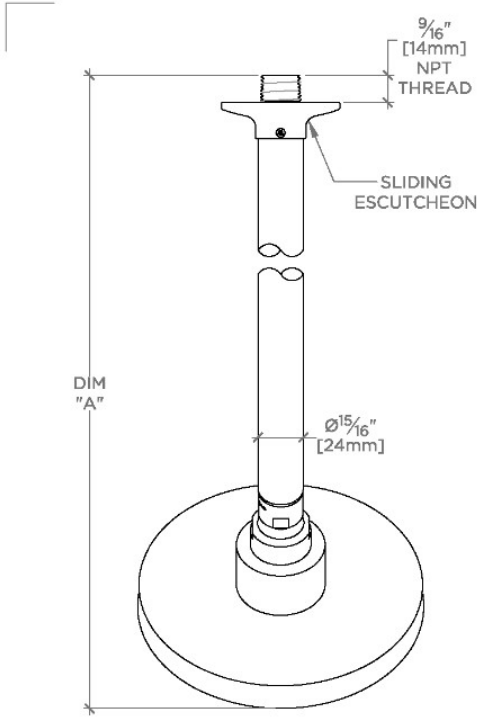

Ludlow

LVS265

Ludlow Volta 6" Showerhead with 8" Wall Mounted 45 Degree Shower Arm

SHOWN IN LUDLOW VOLTA 6" SHOWERHEAD WITH 8" WALL MOUNTED 45 DEGREE SHOWER ARM | LVS265

TECHNICAL DETAILS

Adjustable Versus Fixed Spray: Fixed
 Fittings Hole Diameter: 32 mm
 Flow Restriction Options: 1.5, 1.75, 2.0
 Inlet Connection Size: 1/2"
 Inlet Connection Type: Male NPT
 Pivot: Y
 Primary Material: Brass
 Restricted Maximum Flow Rate: 6.6 liters/min
 Water Pressure Maximum: 6.0 bar
 Water Pressure Minimum: 1.5 bar
 Water Pressure Recommended: 3.0 bar

PRODUCT FEATURES

- Made of Brass
- Features a swivel 6" showerhead with easy clean rubber nozzles
- Includes a 8" wall mounted 45 degree shower arm
- Stocked in Brass, Chrome, Nickel, Matte Nickel and Dark Nickel
- Showerhead available in 1.75gpm (6.6L/min) flow rate

CERTIFICATIONS

PRODUCT (NOTES)

WATERWORKS

Ludlow

LVS265

Ludlow Volta 6" Showerhead with 8" Wall Mounted 45 Degree Shower Arm

TOP VIEW

SCALE: 3"=1'-0"

STYLE NO.	DIM "A"	DIM "B"
LVS265	12 ¹³ / ₁₆ " [325mm]	8 ¹ / ₄ " [209mm]
PTS265		
LVS266	14 ¹³ / ₁₆ " [376mm]	10 ¹ / ₄ " [260mm]
PTS266		

FRONT VIEW

SCALE: 3"=1'-0"

SIDE VIEW

SCALE: 3"=1'-0"