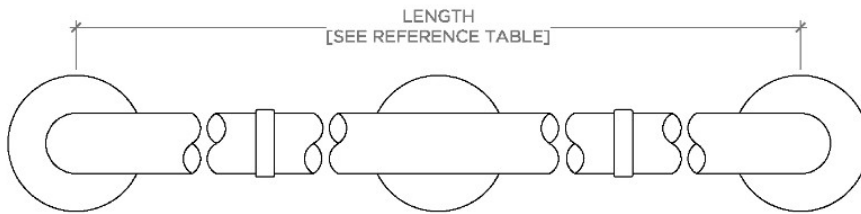

ESSENTIALS

EGB236

Essentials Modern 36" Grab Bar

SHOWN IN ESSENTIALS MODERN 36" GRAB BAR | EGB236

TECHNICAL DETAILS

INSPIRATION

Choose with confidence: Well-crafted designs that work with any product in our overall assortment and elevate any setting. Explore a wide range of authentic elements, from freestanding, deck and wall-mounted accessories to furnishings.

CERTIFICATIONS

PRODUCT (NOTES)

Essentials Modern 36" Grab Bar

STYLE NO.	DESCRIPTION	LENGTH
EGB230	Essentials Modern 30" Grab Bar	30" [762mm]
EGB236	Essentials Modern 36" Grab Bar	36" [914mm]
EGB242	Essentials Modern 42" Grab Bar	42" [1067mm]
EGB248	Essentials Modern 48" Grab Bar	48" [1219mm]
EGB260	Essentials Modern 60" Grab Bar	60" [1524mm]

TOP VIEW

SCALE: 3"=1'-0"

FRONT VIEW

SCALE: 3"=1'-0"

SIDE VIEW

SCALE: 3"=1'-0"