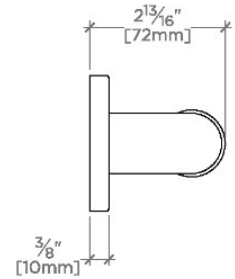

ESSENTIALS

EGB236

Essentials Modern 36" Grab Bar

SHOWN IN ESSENTIALS MODERN 36" GRAB BAR | EGB236

TECHNICAL DETAILS

INSPIRATION

Choose with confidence: Well-crafted designs that work with any product in our overall assortment and elevate any setting. Explore a wide range of authentic elements, from freestanding, deck and wall-mounted accessories to furnishings.

CERTIFICATIONS

PRODUCT (NOTES)

Essentials Modern 36" Grab Bar

STYLE NO.	DESCRIPTION	LENGTH
EGB230	Essentials Modern 30" Grab Bar	30" [762mm]
EGB236	Essentials Modern 36" Grab Bar	36" [914mm]
EGB242	Essentials Modern 42" Grab Bar	42" [1067mm]
EGB248	Essentials Modern 48" Grab Bar	48" [1219mm]
EGB260	Essentials Modern 60" Grab Bar	60" [1524mm]

TOP VIEW

SCALE: 3"=1'-0"

FRONT VIEW

SCALE: 3"=1'-0"

SIDE VIEW

SCALE: 3"=1'-0"