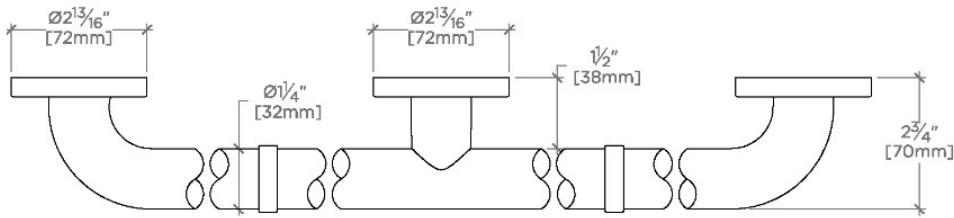

ESSENTIALS

EGB236

Essentials Modern 36" Grab Bar

SHOWN IN ESSENTIALS MODERN 36" GRAB BAR | EGB236

TECHNICAL DETAILS

INSPIRATION

Choose with confidence: Well-crafted designs that work with any product in our overall assortment and elevate any setting. Explore a wide range of authentic elements, from freestanding, deck and wall-mounted accessories to furnishings.

CODES & STANDARDS

Meets ASTM F446

PRODUCT FEATURES

Solid Brass

ADA Compliant

Can withstand 250lbs hold force

Modern Style

Center mounting post and escutcheon

CERTIFICATIONS

PRODUCT (NOTES)

Essentials Modern 36" Grab Bar

STYLE NO.	DESCRIPTION	LENGTH
EGB230	Essentials Modern 30" Grab Bar	30" [762mm]
EGB236	Essentials Modern 36" Grab Bar	36" [914mm]
EGB242	Essentials Modern 42" Grab Bar	42" [1067mm]
EGB248	Essentials Modern 48" Grab Bar	48" [1219mm]
EGB260	Essentials Modern 60" Grab Bar	60" [1524mm]

TOP VIEW

SCALE: 3"=1'-0"

FRONT VIEW

SCALE: 3"=1'-0"

SIDE VIEW

SCALE: 3"=1'-0"