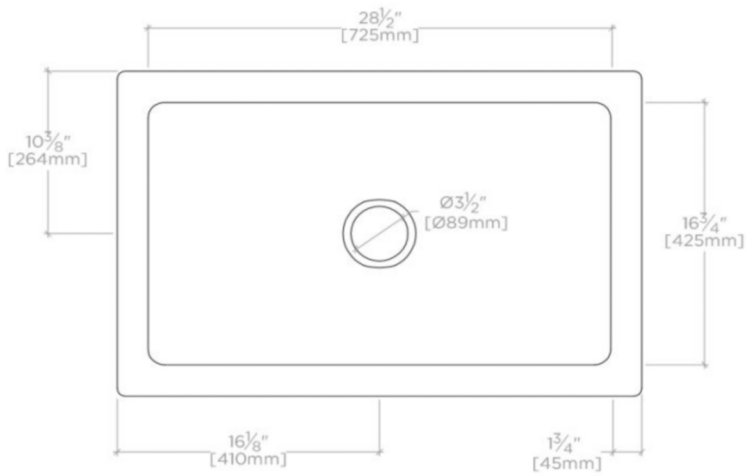

CLAYBURN

CASK40

Clayburn 32 1/4" x 20 3/4" x 11" Fireclay Kitchen Sink with Center Drain

SHOWN IN CLAYBURN 32 1/4" X 20 3/4" X 11" FIRECLAY KITCHEN SINK WITH CENTER DRAIN| CASK40

TECHNICAL DETAILS

ADA Compliance: When installed per ADA guidelines
Bowl Shape: Rectangular
Depth / Width: 20 3/4"
Height: 11"
Length: 32 1/4"
Primary Material: Fireclay
Suggested Application: Bar, Kitchen, Laundry

CERTIFICATIONS

PRODUCT (NOTES)

Dimensions of sinks are nominal and are subject to slight variations.

CLAYBURN

CASK40

Clayburn 32 1/4" x 20 3/4" x 11" Fireclay Kitchen Sink with Center Drain

TOP VIEW

SCALE: 1"=1'-0"

FRONT VIEW

SCALE: 1"=1'-0"

SIDE VIEW

SCALE: 1"=1'-0"