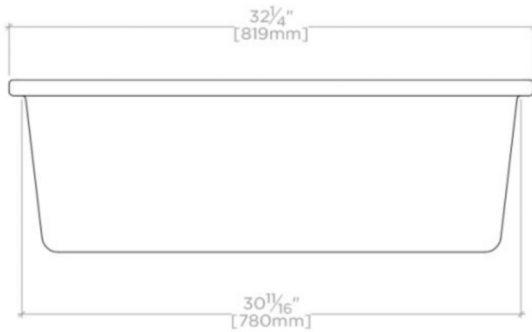

CLAYBURN

CASK40

Clayburn 32 1/4" x 20 3/4" x 11" Fireclay Kitchen Sink with Center Drain

SHOWN IN CLAYBURN 32 1/4" X 20 3/4" X 11" FIRECLAY KITCHEN SINK WITH CENTER DRAIN| CASK40

TECHNICAL DETAILS

ADA Compliance: When installed per ADA guidelines
Bowl Shape: Rectangular
Depth / Width: 20 3/4"
Height: 11"
Length: 32 1/4"
Primary Material: Fireclay
Suggested Application: Bar, Kitchen, Laundry

CERTIFICATIONS

PRODUCT (NOTES)

Dimensions of sinks are nominal and are subject to slight variations.

CLAYBURN

CASK40

Clayburn 32 1/4" x 20 3/4" x 11" Fireclay Kitchen Sink with Center Drain

TOP VIEW

SCALE: 1"=1'-0"

FRONT VIEW

SCALE: 1"=1'-0"

SIDE VIEW

SCALE: 1"=1'-0"