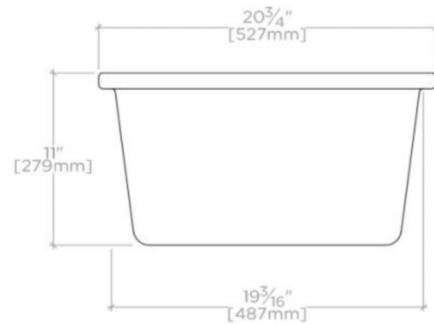

CLAYBURN

CASK40

Clayburn 32 1/4" x 20 3/4" x 11" Fireclay Kitchen Sink with Center Drain

SHOWN IN CLAYBURN 32 1/4" X 20 3/4" X 11" FIRECLAY KITCHEN SINK WITH CENTER DRAIN| CASK40

TECHNICAL DETAILS

ADA Compliance: When installed per ADA guidelines
Bowl Shape: Rectangular
Depth / Width: 20 3/4"
Height: 11"
Length: 32 1/4"
Primary Material: Fireclay
Suggested Application: Bar, Kitchen, Laundry

CERTIFICATIONS

PRODUCT (NOTES)

Dimensions of sinks are nominal and are subject to slight variations.

CLAYBURN

CASK40

Clayburn 32 1/4" x 20 3/4" x 11" Fireclay Kitchen Sink with Center Drain

TOP VIEW

SCALE: 1"=1'-0"

FRONT VIEW

SCALE: 1"=1'-0"

SIDE VIEW

SCALE: 1"=1'-0"