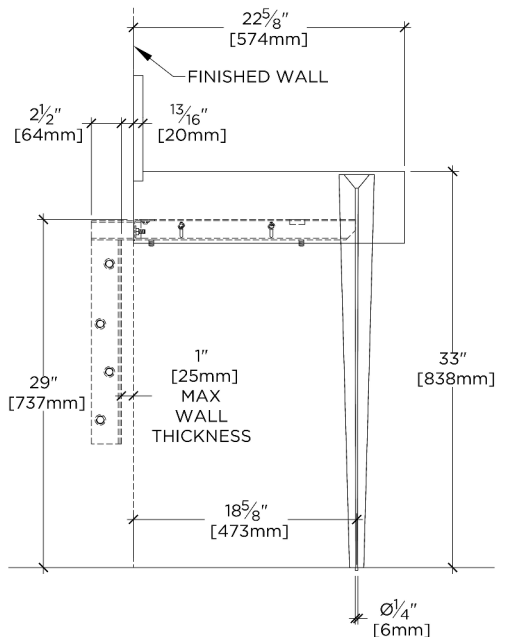

### TECHNICAL DETAILS

Depth To Overflow: 68 mm  
Drain Hole Depth: 48 mm  
Drain Hole Diameter: 44 mm  
Drain Style: Center Drain  
Fittings Hole Diameter: 35 mm  
Overflow Opening: Yes

## Gio

GIWS11

Gio Triangle two legs in Bronze with 30" Marta DECK  
Mounted Lavatory Sink with Backsplash

TOP VIEW

SCALE: 3/4"=1'-0"

REQUIRED MOUNTING HARDWARE (SOLD SEPARATELY)

STYLE: 106803

DESCRIPTION: UNIVERSAL PAIR (L/R) 22" STAINLESS STEEL ADJUSTABLE CONCEALED SUPPORT BRACKETS, WALL SUPPORT BRACKETS AND HARDWARE FOR WALL MOUNTED STONE SINK.

FRONT VIEW

SCALE: 3/4"=1'-0"

SIDE VIEW

SCALE: 3/4"=1'-0"