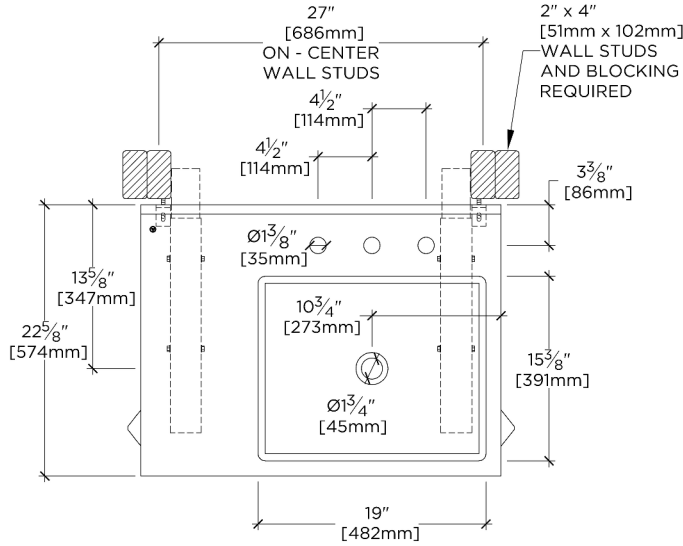

Gio

GIWS11

Gio Triangle two legs in Bronze with 30" Marta DECK
Mounted Lavatory Sink with Backsplash

TOP VIEW

SCALE: 3/4"=1'-0"

REQUIRED MOUNTING HARDWARE (SOLD SEPARATELY)

STYLE: 106803

DESCRIPTION: UNIVERSAL PAIR (L/R) 22" STAINLESS STEEL ADJUSTABLE CONCEALED SUPPORT BRACKETS, WALL SUPPORT BRACKETS AND HARDWARE FOR WALL MOUNTED STONE SINK.