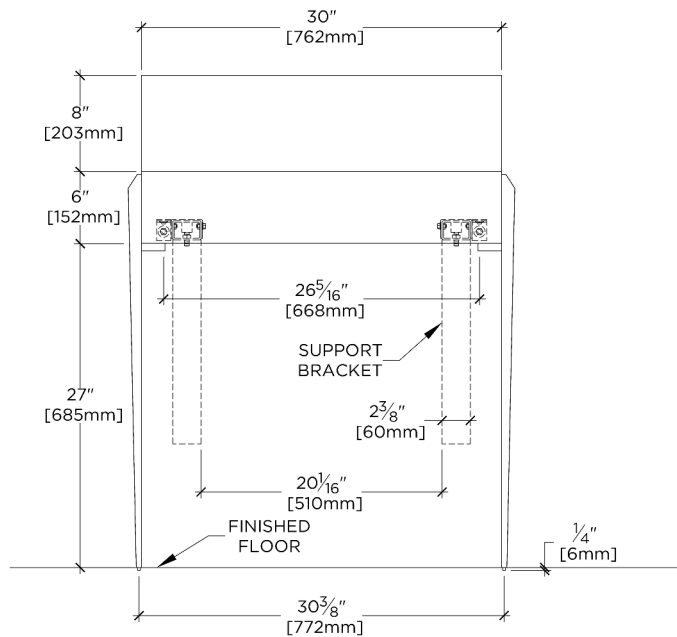

### TECHNICAL DETAILS

Depth To Overflow: 68 mm  
Drain Hole Depth: 48 mm  
Drain Hole Diameter: 44 mm  
Drain Style: Center Drain  
Fittings Hole Diameter: 35 mm  
Overflow Opening: Yes

## Gio

GIWS11

Gio Triangle two legs in Bronze with 30" Marta DECK  
Mounted Lavatory Sink with Backsplash

TOP VIEW

SCALE: 3/4"=1'-0"

REQUIRED MOUNTING HARDWARE (SOLD SEPARATELY)

STYLE: 106803

DESCRIPTION: UNIVERSAL PAIR (L/R) 22" STAINLESS STEEL ADJUSTABLE CONCEALED SUPPORT BRACKETS, WALL SUPPORT BRACKETS AND HARDWARE FOR WALL MOUNTED STONE SINK.

FRONT VIEW

SCALE: 3/4"=1'-0"

SIDE VIEW

SCALE: 3/4"=1'-0"