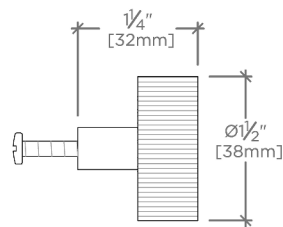

### PRODUCT (NOTES)

---

Muir 1 1/2" Metal and Walnut Inset Knob

TOP VIEW SCALE: 6"=1'-0"

FRONT VIEW SCALE: 6"=1'-0"

SIDE VIEW SCALE: 6"=1'-0"