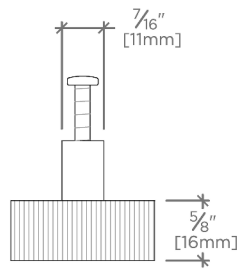

### PRODUCT (NOTES)

---

Muir 1 1/2" Metal and Walnut Inset Knob

TOP VIEW SCALE: 6"=1'-0"

FRONT VIEW SCALE: 6"=1'-0"

SIDE VIEW SCALE: 6"=1'-0"