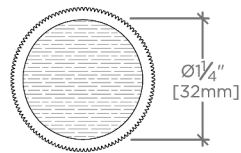

### PRODUCT (NOTES)

---

Muir 1 1/2" Metal and Walnut Inset Knob

TOP VIEW SCALE: 6"=1'-0"

FRONT VIEW SCALE: 6"=1'-0"

SIDE VIEW SCALE: 6"=1'-0"