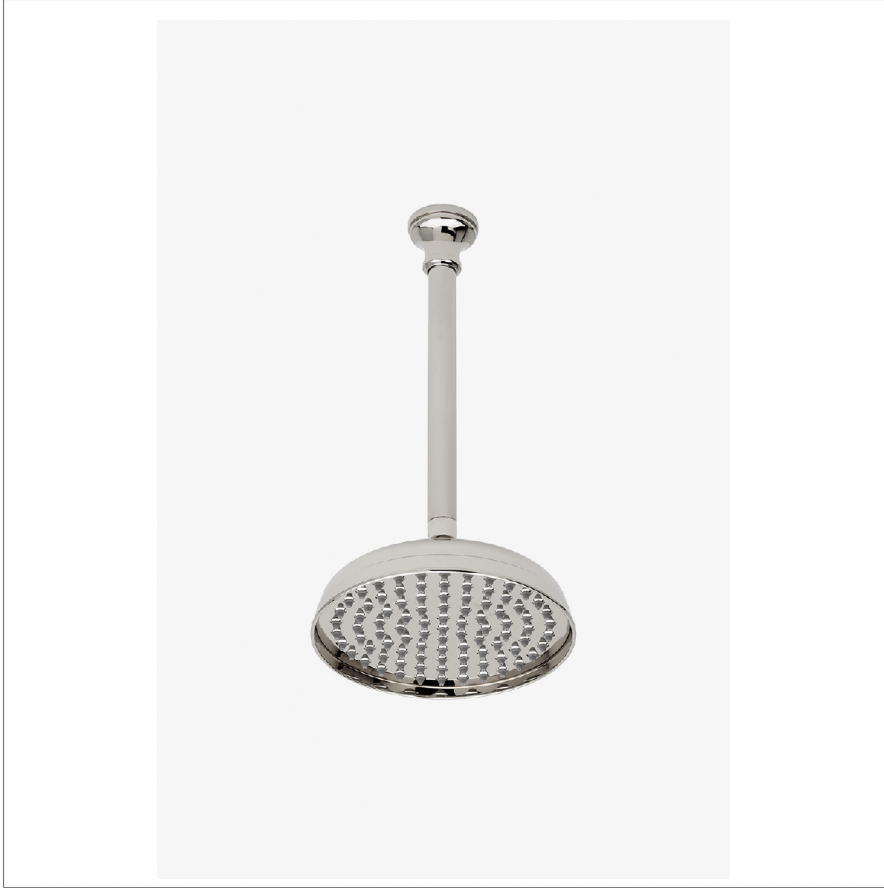

## FORO

FRS181

Foro 8" Rain Showerhead with 12" Ceiling Mounted Shower Arm

SHOWN IN FORO 8" RAIN SHOWERHEAD WITH 12" CEILING MOUNTED SHOWER ARM | FRS181

### TECHNICAL DETAILS

Adjustable Versus Fixed Spray: Fixed  
 Fittings Hole Diameter: 1 1/4"  
 Flow Restriction Options: 1.5, 1.75, 2.0  
 Inlet Connection Size: 1/2"  
 Inlet Connection Type: Male NPT  
 Pivot: Y  
 Primary Material: Brass  
 Restricted Maximum Flow Rate: 1.75 gpm  
 Water Pressure Maximum: 85.0 psi  
 Water Pressure Minimum: 20.0 psi  
 Water Pressure Recommended: 45.0 psi

### PRODUCT FEATURES

Made of Brass

Features a swivel 8" rain showerhead with easy clean rubber nozzles

Includes a 12" ceiling mounted shower arm

Stocked in Brass, Chrome, Nickel and Matte Nickel

Rain showerhead available in 1.75gpm (6.6L/min) flow rate

## FRS181

Foro 8" Rain Showerhead with 12" Ceiling Mounted Shower Arm