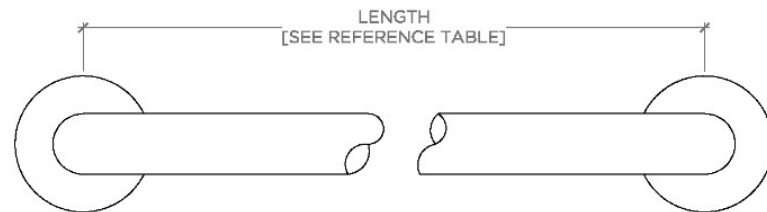

## Essentials

EGB224

Essentials Modern 24" Grab Bar

STYLE NO.	DESCRIPTION	LENGTH
EGB212	Essentials Modern 12" Grab Bar	12" [305mm]
EGB218	Essentials Modern 18" Grab Bar	18" [457mm]
EGB224	Essentials Modern 24" Grab Bar	24" [610mm]

TOP VIEW

SCALE: 3"=1'-0"

FRONT VIEW

SCALE: 3"=1'-0"

SIDE VIEW

SCALE: 3"=1'-0"