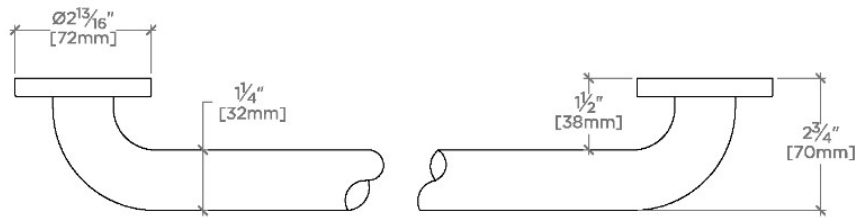

## Essentials

EGB224

Essentials Modern 24" Grab Bar

STYLE NO.	DESCRIPTION	LENGTH
EGB212	Essentials Modern 12" Grab Bar	12" [305mm]
EGB218	Essentials Modern 18" Grab Bar	18" [457mm]
EGB224	Essentials Modern 24" Grab Bar	24" [610mm]

TOP VIEW

SCALE: 3"=1'-0"

FRONT VIEW

SCALE: 3"=1'-0"

SIDE VIEW

SCALE: 3"=1'-0"