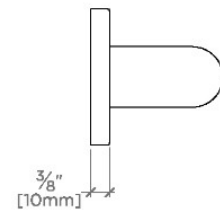

## Essentials

EGB224

Essentials Modern 24" Grab Bar

STYLE NO.	DESCRIPTION	LENGTH
EGB212	Essentials Modern 12" Grab Bar	12" [305mm]
EGB218	Essentials Modern 18" Grab Bar	18" [457mm]
EGB224	Essentials Modern 24" Grab Bar	24" [610mm]

TOP VIEW

SCALE: 3"=1'-0"

FRONT VIEW

SCALE: 3"=1'-0"

SIDE VIEW

SCALE: 3"=1'-0"