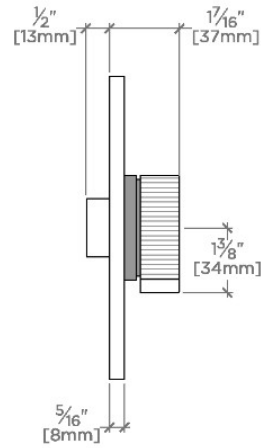

Features Two-Tone Knob Handle

Stocked in Nickel and Brass

Requires rough valve, sold separately: GUTH56 (1/2") or GUTH38 (3/4")

CERTIFICATIONS

PRODUCT (NOTES)

Bond

BTH24B

Bond Tandem Series Round Thermostatic Control Valve Trim
with Two-Tone Guilloche Lines Knob Handle

TOP VIEW SCALE: 3"=1'-0"

FRONT VIEW SCALE: 3"=1'-0"

SIDE VIEW SCALE: 3"=1'-0"