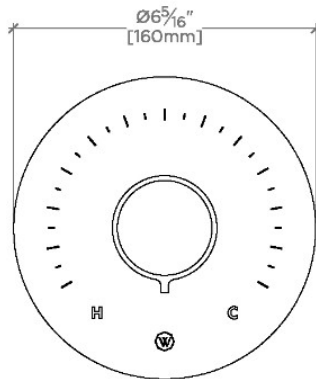

CODES & STANDARDS

ASME A112.18.1/CSA B125.1, State of MA

PRODUCT FEATURES

Knob Handle

Allows bather to adjust temperature of all waterway outlets with a hot limit safety stop providing anti-scald protection

Features Two-Tone Knob Handle

Stocked in Nickel and Brass

Requires rough valve, sold separately: GUTH56 (1/2") or GUTH38 (3/4")

CERTIFICATIONS

PRODUCT (NOTES)

Bond

BTH24B

Bond Tandem Series Round Thermostatic Control Valve Trim
with Two-Tone Guilloche Lines Knob Handle

TOP VIEW SCALE: 3"=1'-0"

FRONT VIEW SCALE: 3"=1'-0"

SIDE VIEW SCALE: 3"=1'-0"