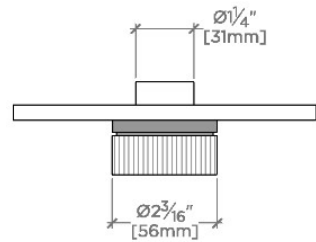

Features Two-Tone Knob Handle

Stocked in Nickel and Brass

Requires rough valve, sold separately: GUTH56 (1/2") or GUTH38 (3/4")

CERTIFICATIONS

PRODUCT (NOTES)

Bond

BTH24B

Bond Tandem Series Round Thermostatic Control Valve Trim
with Two-Tone Guilloche Lines Knob Handle

TOP VIEW SCALE: 3"=1'-0"

FRONT VIEW SCALE: 3"=1'-0"

SIDE VIEW SCALE: 3"=1'-0"