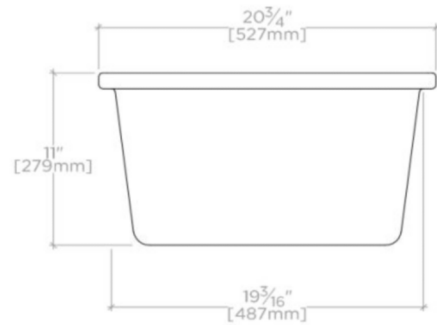

CLAYBURN

CASK40

Clayburn 32 1/4" x 20 3/4" x 11" Fireclay Kitchen Sink with Center Drain

SHOWN IN CLAYBURN 32 1/4" X 20 3/4" X 11" FIRECLAY KITCHEN SINK WITH CENTER DRAIN| CASK40

TECHNICAL DETAILS

ADA Compliance: When installed per ADA guidelines
Bowl Shape: Rectangular
Depth / Width: 527 mm
Height: 279 mm
Length: 819 mm
Primary Material: Fireclay
Suggested Application: Bar, Kitchen, Laundry

CERTIFICATIONS

PRODUCT (NOTES)

Dimensions of sinks are nominal and are subject to slight variations.

CLAYBURN

CASK40

Clayburn 32 1/4" x 20 3/4" x 11" Fireclay Kitchen Sink with Center Drain

TOP VIEW

SCALE: 1"=1'-0"

FRONT VIEW

SCALE: 1"=1'-0"

SIDE VIEW

SCALE: 1"=1'-0"