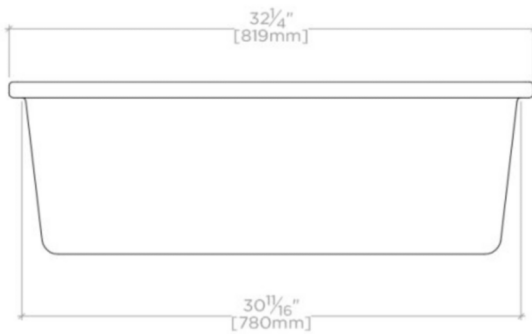

CLAYBURN

CASK40

Clayburn 32 1/4" x 20 3/4" x 11" Fireclay Kitchen Sink with Center Drain

SHOWN IN CLAYBURN 32 1/4" X 20 3/4" X 11" FIRECLAY KITCHEN SINK WITH CENTER DRAIN| CASK40

TECHNICAL DETAILS

ADA Compliance: When installed per ADA guidelines
Bowl Shape: Rectangular
Depth / Width: 527 mm
Height: 279 mm
Length: 819 mm
Primary Material: Fireclay
Suggested Application: Bar, Kitchen, Laundry

CERTIFICATIONS

PRODUCT (NOTES)

Dimensions of sinks are nominal and are subject to slight variations.

CLAYBURN

CASK40

Clayburn 32 1/4" x 20 3/4" x 11" Fireclay Kitchen Sink with Center Drain

TOP VIEW

SCALE: 1"=1'-0"

FRONT VIEW

SCALE: 1"=1'-0"

SIDE VIEW

SCALE: 1"=1'-0"