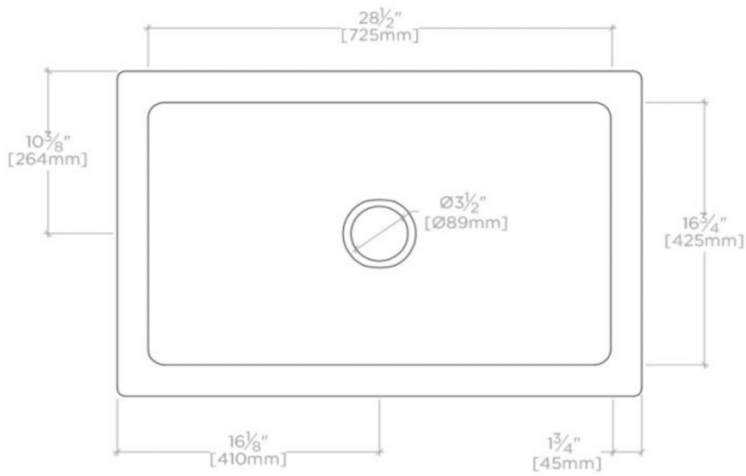

CLAYBURN

CASK40

Clayburn 32 1/4" x 20 3/4" x 11" Fireclay Kitchen Sink with Center Drain

SHOWN IN CLAYBURN 32 1/4" X 20 3/4" X 11" FIRECLAY KITCHEN SINK WITH CENTER DRAIN| CASK40

TECHNICAL DETAILS

ADA Compliance: When installed per ADA guidelines
Bowl Shape: Rectangular
Depth / Width: 527 mm
Height: 279 mm
Length: 819 mm
Primary Material: Fireclay
Suggested Application: Bar, Kitchen, Laundry

CERTIFICATIONS

PRODUCT (NOTES)

Dimensions of sinks are nominal and are subject to slight variations.

CLAYBURN

CASK40

Clayburn 32 1/4" x 20 3/4" x 11" Fireclay Kitchen Sink with Center Drain

TOP VIEW

SCALE: 1"=1'-0"

FRONT VIEW

SCALE: 1"=1'-0"

SIDE VIEW

SCALE: 1"=1'-0"