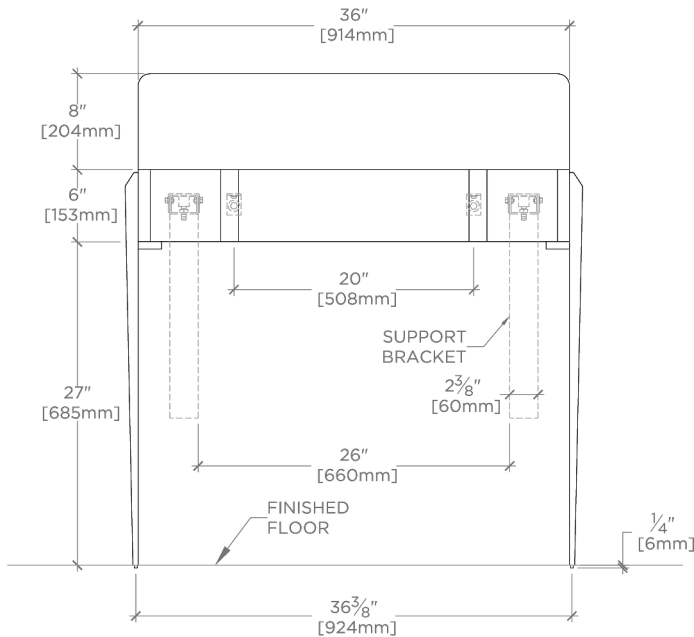

## GIWS09

Gio Triangle two legs in Bronze with 36" Marbella DECK  
Mounted Lavatory Sink with Backsplash

TOP VIEW

SCALE: 3/4"=1'-0"

REQUIRED MOUNTING HARDWARE (SOLD SEPARATELY)

STYLE: 106801

DESCRIPTION: UNIVERSAL PAIR (L/R) 18" STAINLESS STEEL ADJUSTABLE CONCEALED SUPPORT BRACKETS, WALL SUPPORT BRACKETS AND HARDWARE FOR WALL MOUNTED STONE SINK.

FRONT VIEW

SCALE: 3/4"=1'-0"

SIDE VIEW

SCALE: 3/4"=1'-0"