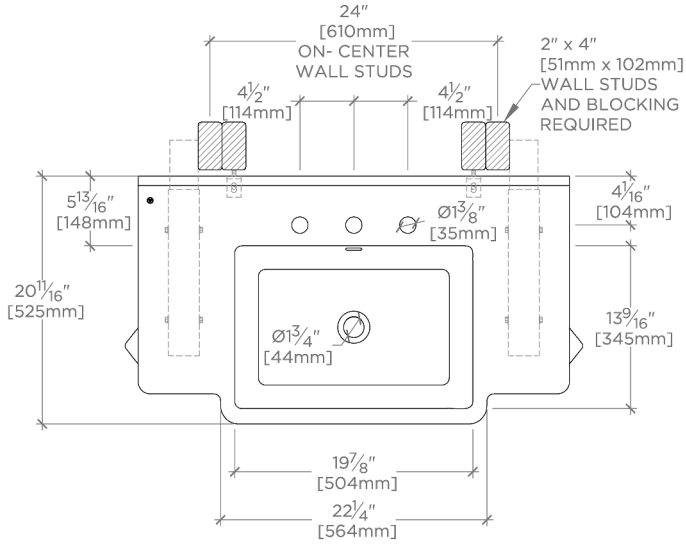

WATERWORKS

Gio

GIWS09

Gio Triangle two legs in Bronze with 36" Marbella DECK
Mounted Lavatory Sink with Backsplash

TOP VIEW

SCALE: 3/4"=1'-0"

REQUIRED MOUNTING HARDWARE (SOLD SEPARATELY)

STYLE: 106801

DESCRIPTION: UNIVERSAL PAIR (L/R) 18" STAINLESS STEEL ADJUSTABLE CONCEALED SUPPORT BRACKETS, WALL SUPPORT BRACKETS AND HARDWARE FOR WALL MOUNTED STONE SINK.