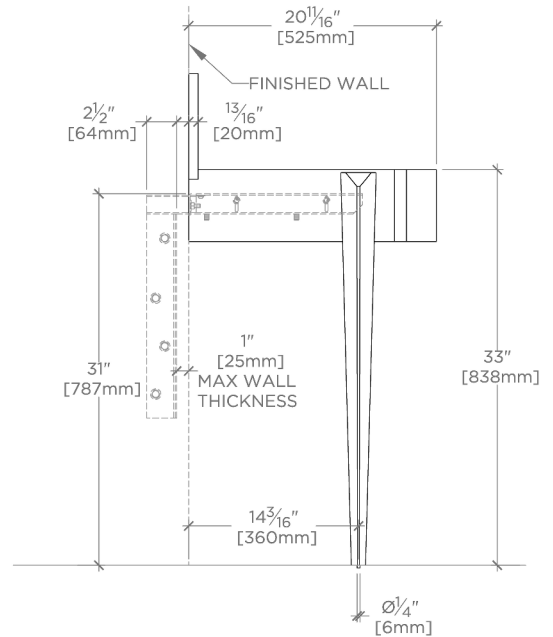

### TECHNICAL DETAILS

Depth To Overflow: 68 mm  
Drain Hole Depth: 48 mm  
Drain Hole Diameter: 44 mm  
Drain Style: Center Drain  
Fittings Hole Diameter: 35 mm  
Overflow Opening: Yes

## GIWS09

Gio Triangle two legs in Bronze with 36" Marbella DECK  
Mounted Lavatory Sink with Backsplash

TOP VIEW

SCALE: 3/4"=1'-0"

REQUIRED MOUNTING HARDWARE (SOLD SEPARATELY)

STYLE: 106801

DESCRIPTION: UNIVERSAL PAIR (L/R) 18" STAINLESS STEEL ADJUSTABLE CONCEALED SUPPORT BRACKETS, WALL SUPPORT BRACKETS AND HARDWARE FOR WALL MOUNTED STONE SINK.

FRONT VIEW

SCALE: 3/4"=1'-0"

SIDE VIEW

SCALE: 3/4"=1'-0"