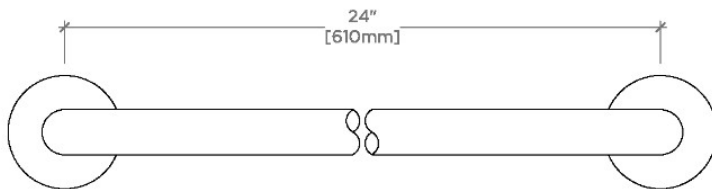

FLYTE

FLTB24

Flyte 24" Single Towel Bar

SHOWN IN FLYTE 24" SINGLE TOWEL BAR | FLTB24

TECHNICAL DETAILS

Adjustable Levelers Feet: N
Installation Type: Wall Mounted
Length: 24"
Primary Material: Brass
Suggested Application: Bath

Made of Brass

Wall Mounted

Not designed to be field cut

CERTIFICATIONS

PRODUCT (NOTES)

FLYTE

FLTB24

Flyte 24" Single Towel Bar

TOP VIEW

SCALE: 3"=1'-0"

FRONT VIEW

SCALE: 3"=1'-0"

SIDE VIEW

SCALE: 3"=1'-0"