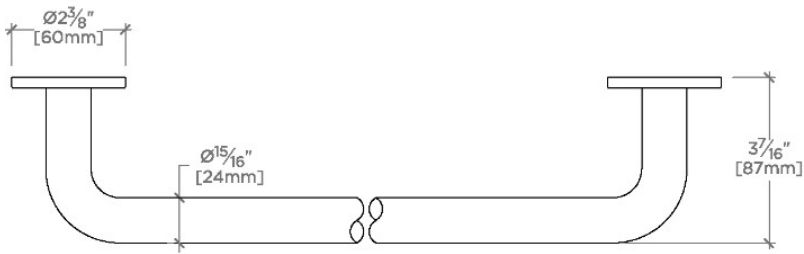

FLYTE

FLTB24

Flyte 24" Single Towel Bar

SHOWN IN FLYTE 24" SINGLE TOWEL BAR | FLTB24

TECHNICAL DETAILS

Adjustable Levelers Feet: N
Installation Type: Wall Mounted
Length: 24"
Primary Material: Brass
Suggested Application: Bath

Made of Brass

Wall Mounted

Not designed to be field cut

CERTIFICATIONS

PRODUCT (NOTES)

FLYTE

FLTB24

Flyte 24" Single Towel Bar

TOP VIEW

SCALE: 3"=1'-0"

FRONT VIEW

SCALE: 3"=1'-0"

SIDE VIEW

SCALE: 3"=1'-0"