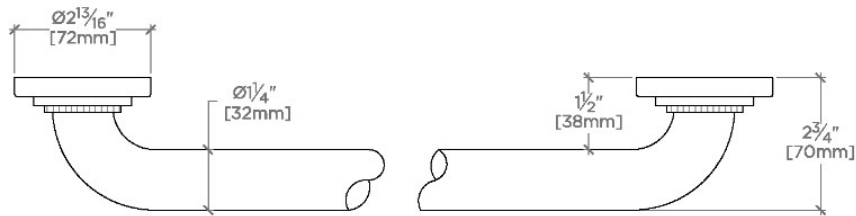

## Essentials

EGB312

Essentials Transitional 12" Grab Bar

STYLE NO.	DESCRIPTION	LENGTH
EGB312	Essentials Transitional 12" Grab Bar	12" [305mm]
EGB318	Essentials Transitional 18" Grab Bar	18" [457mm]
EGB324	Essentials Transitional 24" Grab Bar	24" [610mm]

TOP VIEW

SCALE: 3"=1'-0"

FRONT VIEW

SCALE: 3"=1'-0"

SIDE VIEW

SCALE: 3"=1'-0"