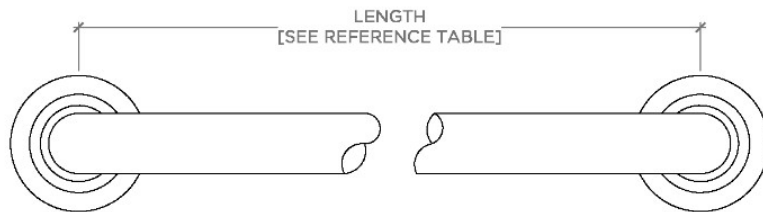

## Essentials

EGB312

Essentials Transitional 12" Grab Bar

STYLE NO.	DESCRIPTION	LENGTH
EGB312	Essentials Transitional 12" Grab Bar	12" [305mm]
EGB318	Essentials Transitional 18" Grab Bar	18" [457mm]
EGB324	Essentials Transitional 24" Grab Bar	24" [610mm]

TOP VIEW

SCALE: 3"=1'-0"

FRONT VIEW

SCALE: 3"=1'-0"

SIDE VIEW

SCALE: 3"=1'-0"