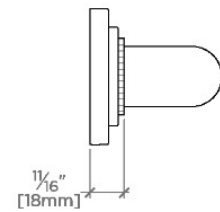

## Essentials

EGB312

Essentials Transitional 12" Grab Bar

STYLE NO.	DESCRIPTION	LENGTH
EGB312	Essentials Transitional 12" Grab Bar	12" [305mm]
EGB318	Essentials Transitional 18" Grab Bar	18" [457mm]
EGB324	Essentials Transitional 24" Grab Bar	24" [610mm]

TOP VIEW

SCALE: 3"=1'-0"

FRONT VIEW

SCALE: 3"=1'-0"

SIDE VIEW

SCALE: 3"=1'-0"