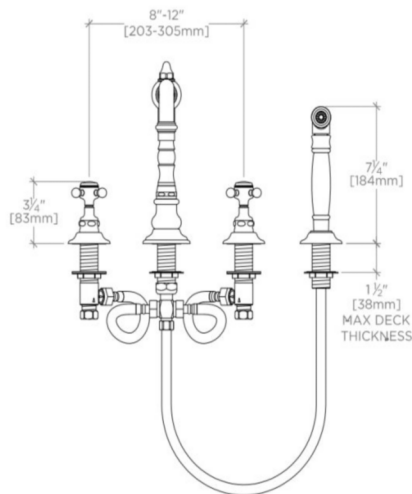

JULIA

Julia Three Hole High Profile Kitchen Faucet, Metal Cross Handles and Spray

JUKM18

SHOWN IN JULIA THREE HOLE HIGH PROFILE KITCHEN FAUCET, METAL CROSS HANDLES AND SPRAY | JUKM18

TECHNICAL DETAILS

ADA Compliance: Yes
 Adjustable versus Fixed Spray: Fixed Spray
 Deck Thickness Maximum: 1 1/2"
 Deck Thickness Minimum: 0"
 Escutcheon Primary Material: Brass
 Fittings Hole Diameter: 1 1/4"
 Flow Restriction Options: 2.0, 1.75, 1.5
 Handle Spread Maximum: 12"
 Handle Spread Minimum: 8"
 Handle Turn Angle: Quarter Turn
 Index Color / Finish and Material: White Porcelain
 Depth / Width: 11 1/2"
 Height: 9 5/8"
 Index Marking: Hot/Cold
 Inlet Connection Size: 1/2"
 Inlet Connection Type: Male With Supply Nut
 Inlet Supply Spread Maximum: 12"
 Inlet Supply Spread Minimum: 8"
 Integrated Diverter: Y
 Length: 16"
 Number of Handles: Two
 Number of Holes: Four Hole
 Primary Material: Brass
 Restricted Maximum Flow Rate: 2.2 gpm
 Spout Swivel: Y
 Spray Included in Unit: Y
 Suggested Application: Bar, Kitchen, Laundry
 Valve Material: Ceramic
 Water Pressure Maximum: 85.0 psi
 Water Pressure Minimum: 20.0 psi
 Water Pressure Recommended: 45.0 psi

Standard flow rate is 2.2gpm (8.3 L/min) and State of California requires a maximum of 1.8gpm(6.8 L/min). Also available in other flow options. Contact a sales associate for details.

WATERWORKS

JULIA

JUKM18

Julia Three Hole High Profile Kitchen Faucet, Metal Cross Handles and Spray

TOP VIEW

SCALE: 1 1/2"=1'-0"

FRONT VIEW

SCALE: 1 1/2"=1'-0"

SIDE VIEW

SCALE: 1 1/2"=1'-0"