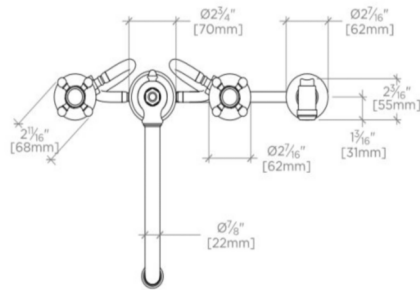

JULIA

Julia Three Hole High Profile Kitchen Faucet, Metal Cross Handles and Spray

JUKM18

SHOWN IN JULIA THREE HOLE HIGH PROFILE KITCHEN FAUCET, METAL CROSS HANDLES AND SPRAY | JUKM18

TECHNICAL DETAILS

ADA Compliance: Yes
 Adjustable versus Fixed Spray: Fixed Spray
 Deck Thickness Maximum: 1 1/2"
 Deck Thickness Minimum: 0"
 Escutcheon Primary Material: Brass
 Fittings Hole Diameter: 1 1/4"
 Flow Restriction Options: 2.0, 1.75, 1.5
 Handle Spread Maximum: 12"
 Handle Spread Minimum: 8"
 Handle Turn Angle: Quarter Turn
 Index Color / Finish and Material: White Porcelain
 Depth / Width: 11 1/2"
 Height: 9 5/8"
 Index Marking: Hot/Cold
 Inlet Connection Size: 1/2"
 Inlet Connection Type: Male With Supply Nut
 Inlet Supply Spread Maximum: 12"
 Inlet Supply Spread Minimum: 8"
 Integrated Diverter: Y
 Length: 16"
 Number of Handles: Two
 Number of Holes: Four Hole
 Primary Material: Brass
 Restricted Maximum Flow Rate: 2.2 gpm
 Spout Swivel: Y
 Spray Included in Unit: Y
 Suggested Application: Bar, Kitchen, Laundry
 Valve Material: Ceramic
 Water Pressure Maximum: 85.0 psi
 Water Pressure Minimum: 20.0 psi
 Water Pressure Recommended: 45.0 psi

Standard flow rate is 2.2gpm (8.3 L/min) and State of California requires a maximum of 1.8gpm(6.8 L/min). Also available in other flow options. Contact a sales associate for details.

WATERWORKS

JULIA

JUKM18

Julia Three Hole High Profile Kitchen Faucet, Metal Cross Handles and Spray

TOP VIEW

SCALE: 1 1/2"=1'-0"

FRONT VIEW

SCALE: 1 1/2"=1'-0"

SIDE VIEW

SCALE: 1 1/2"=1'-0"