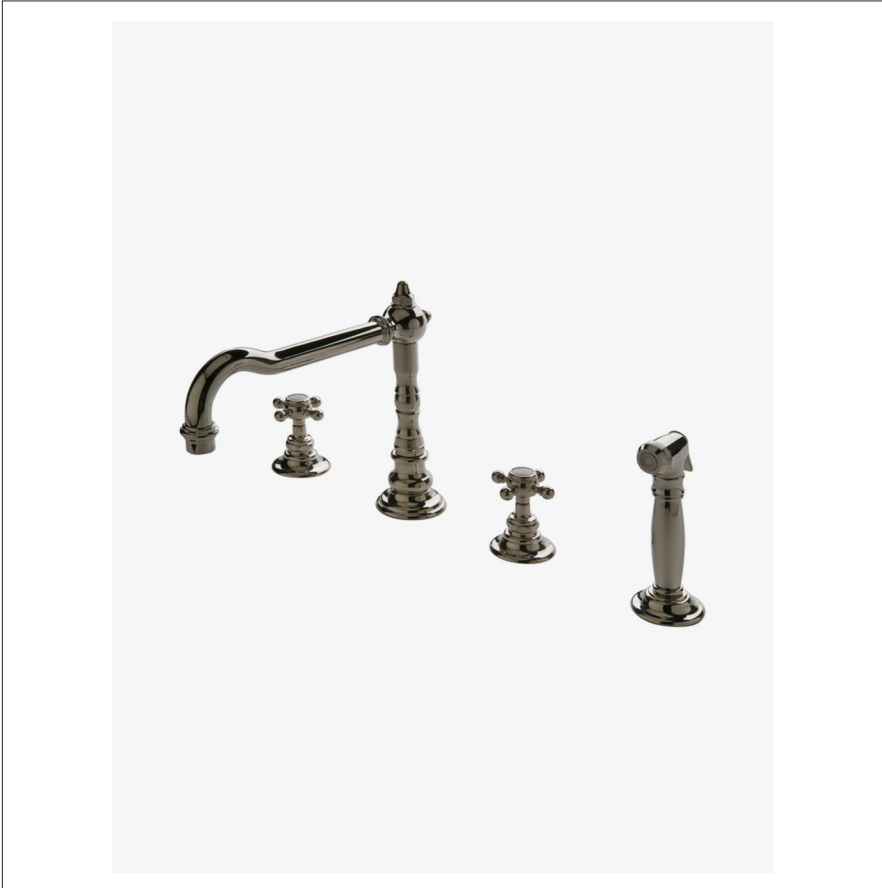

JULIA

Julia Three Hole High Profile Kitchen Faucet, Metal Cross Handles and Spray

JUKM18

SHOWN IN JULIA THREE HOLE HIGH PROFILE KITCHEN FAUCET, METAL CROSS HANDLES AND SPRAY | JUKM18

TECHNICAL DETAILS

ADA Compliance: Yes
 Adjustable versus Fixed Spray: Fixed Spray
 Deck Thickness Maximum: 1 1/2"
 Deck Thickness Minimum: 0"
 Escutcheon Primary Material: Brass
 Fittings Hole Diameter: 1 1/4"
 Flow Restriction Options: 2.0, 1.75, 1.5
 Handle Spread Maximum: 12"
 Handle Spread Minimum: 8"
 Handle Turn Angle: Quarter Turn
 Index Color / Finish and Material: White Porcelain
 Depth / Width: 11 1/2"
 Height: 9 5/8"
 Index Marking: Hot/Cold
 Inlet Connection Size: 1/2"
 Inlet Connection Type: Male With Supply Nut
 Inlet Supply Spread Maximum: 12"
 Inlet Supply Spread Minimum: 8"
 Integrated Diverter: Y
 Length: 16"
 Number of Handles: Two
 Number of Holes: Four Hole
 Primary Material: Brass
 Restricted Maximum Flow Rate: 2.2 gpm
 Spout Swivel: Y
 Spray Included in Unit: Y
 Suggested Application: Bar, Kitchen, Laundry
 Valve Material: Ceramic
 Water Pressure Maximum: 85.0 psi
 Water Pressure Minimum: 20.0 psi
 Water Pressure Recommended: 45.0 psi

INSPIRATION

An interpretation of 1920s French country, Julia speaks to decoration and intricate design displayed through beautifully composed turnings. These details embody the robust, signature high profile spout enabling Julia to transition fluidly from informal to formal environments.

CODES & STANDARDS

Code # JUKM18: Complies with ASME A112.18.1/CSA B125.1, NSF, CEC, ADA and 0.25% Weighted Average Lead Content. Certified with CEC, DOE and State of MA.

PRODUCT FEATURES

Features signature detail of the graceful, high profile swivel spout. The addition of a kitchen spray completes the look and functionality of any kitchen.

Julia Three Hole High Profile Kitchen Faucet, Metal Cross Handles and Spray

TOP VIEW

SCALE: 1 1/2"=1'-0"

FRONT VIEW

SCALE: 1 1/2"=1'-0"

SIDE VIEW

SCALE: 1 1/2"=1'-0"