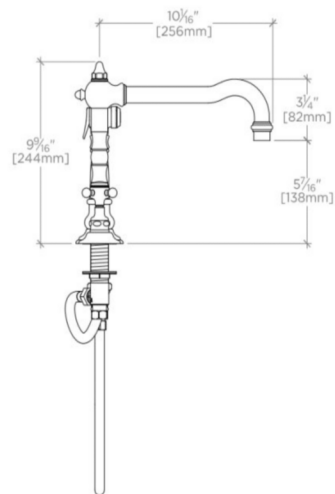

JULIA

Julia Three Hole High Profile Kitchen Faucet, Metal Cross Handles and Spray

JUKM18

SHOWN IN JULIA THREE HOLE HIGH PROFILE KITCHEN FAUCET, METAL CROSS HANDLES AND SPRAY | JUKM18

TECHNICAL DETAILS

ADA Compliance: Yes
 Adjustable versus Fixed Spray: Fixed Spray
 Deck Thickness Maximum: 1 1/2"
 Deck Thickness Minimum: 0"
 Escutcheon Primary Material: Brass
 Fittings Hole Diameter: 1 1/4"
 Flow Restriction Options: 2.0, 1.75, 1.5
 Handle Spread Maximum: 12"
 Handle Spread Minimum: 8"
 Handle Turn Angle: Quarter Turn
 Index Color / Finish and Material: White Porcelain
 Depth / Width: 11 1/2"
 Height: 9 5/8"
 Index Marking: Hot/Cold
 Inlet Connection Size: 1/2"
 Inlet Connection Type: Male With Supply Nut
 Inlet Supply Spread Maximum: 12"
 Inlet Supply Spread Minimum: 8"
 Integrated Diverter: Y
 Length: 16"
 Number of Handles: Two
 Number of Holes: Four Hole
 Primary Material: Brass
 Restricted Maximum Flow Rate: 2.2 gpm
 Spout Swivel: Y
 Spray Included in Unit: Y
 Suggested Application: Bar, Kitchen, Laundry
 Valve Material: Ceramic
 Water Pressure Maximum: 85.0 psi
 Water Pressure Minimum: 20.0 psi
 Water Pressure Recommended: 45.0 psi

Standard flow rate is 2.2gpm (8.3 L/min) and State of California requires a maximum of 1.8gpm(6.8 L/min). Also available in other flow options. Contact a sales associate for details.

WATERWORKS

JULIA

JUKM18

Julia Three Hole High Profile Kitchen Faucet, Metal Cross Handles and Spray

TOP VIEW

SCALE: 1 1/2"=1'-0"

FRONT VIEW

SCALE: 1 1/2"=1'-0"

SIDE VIEW

SCALE: 1 1/2"=1'-0"