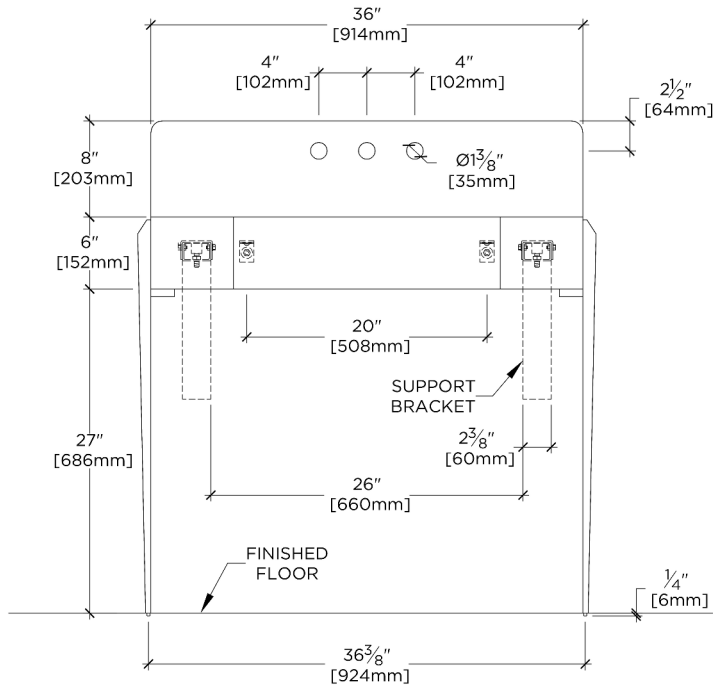

CERTIFICATIONS

PRODUCT (NOTES)

Gio Triangle two legs in Bronze with 36" Marbella WALL Mounted Lavatory Sink with Backsplash

TOP VIEW

SCALE: 3/4"=1'-0"

REQUIRED MOUNTING HARDWARE (SOLD SEPARATELY)

STYLE: 106802

DESCRIPTION: UNIVERSAL PAIR (L/R) 14" STAINLESS STEEL ADJUSTABLE CONCEALED SUPPORT BRACKETS, WALL SUPPORT BRACKETS AND HARDWARE FOR WALL MOUNTED STONE SINK.

FRONT VIEW

SCALE: 3/4"=1'-0"

SIDE VIEW

SCALE: 3/4"=1'-0"