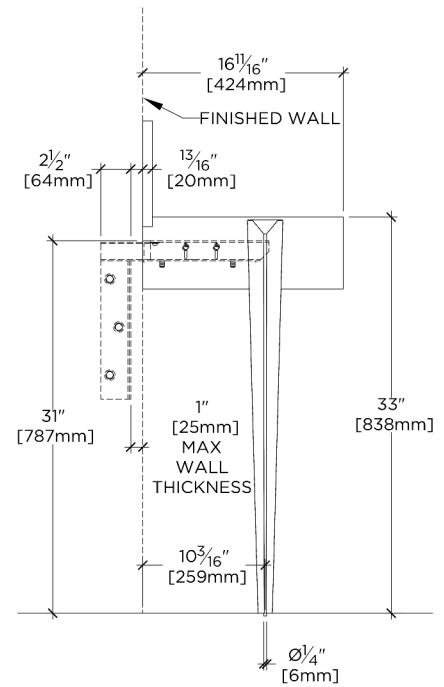

TECHNICAL DETAILS

Depth To Overflow: 68 mm
Drain Hole Depth: 48 mm
Drain Hole Diameter: 44 mm
Drain Style: Center Drain
Fittings Hole Diameter: 35 mm
Overflow Opening: Yes

INSPIRATION

The epitome of transitional elegance, Gio features cast bronze legs with an exclusive dark oxidized finish, and unique hand-sculpted texture. The design's nearly invisible attachment to the marble top creates the illusion of floating stone.

CERTIFICATIONS

PRODUCT (NOTES)

Gio Triangle two legs in Bronze with 36" Marbella WALL Mounted Lavatory Sink with Backsplash

TOP VIEW

SCALE: 3/4"=1'-0"

REQUIRED MOUNTING HARDWARE (SOLD SEPARATELY)

STYLE: 106802

DESCRIPTION: UNIVERSAL PAIR (L/R) 14" STAINLESS STEEL ADJUSTABLE CONCEALED SUPPORT BRACKETS, WALL SUPPORT BRACKETS AND HARDWARE FOR WALL MOUNTED STONE SINK.

FRONT VIEW

SCALE: 3/4"=1'-0"

SIDE VIEW

SCALE: 3/4"=1'-0"