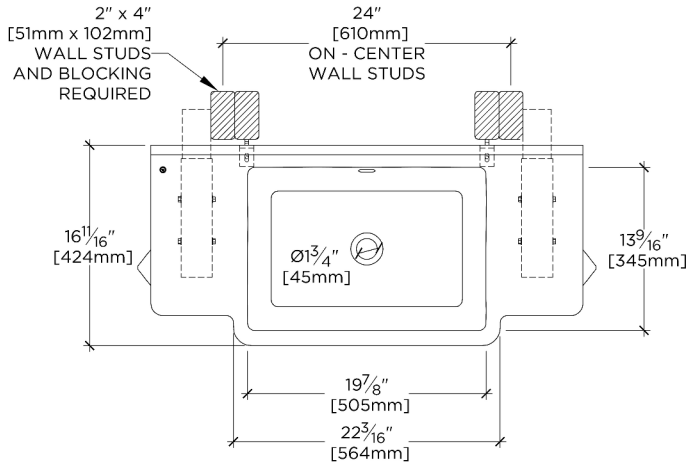

TECHNICAL DETAILS

Depth To Overflow: 68 mm
Drain Hole Depth: 48 mm
Drain Hole Diameter: 44 mm
Drain Style: Center Drain
Fittings Hole Diameter: 35 mm
Overflow Opening: Yes

INSPIRATION

The epitome of transitional elegance, Gio features cast bronze legs with an exclusive dark oxidized finish, and unique hand-sculpted texture. The design's nearly invisible attachment to the marble top creates the illusion of floating stone.

CERTIFICATIONS

PRODUCT (NOTES)

Gio Triangle two legs in Bronze with 36" Marbella WALL Mounted Lavatory Sink with Backsplash

TOP VIEW

SCALE: 3/4"=1'-0"

REQUIRED MOUNTING HARDWARE (SOLD SEPARATELY)

STYLE: 106802

DESCRIPTION: UNIVERSAL PAIR (L/R) 14" STAINLESS STEEL ADJUSTABLE CONCEALED SUPPORT BRACKETS, WALL SUPPORT BRACKETS AND HARDWARE FOR WALL MOUNTED STONE SINK.

FRONT VIEW

SCALE: 3/4"=1'-0"

SIDE VIEW

SCALE: 3/4"=1'-0"