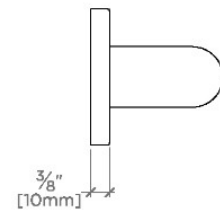

### PRODUCT (NOTES)

Essentials Modern 24" Grab Bar

STYLE NO.	DESCRIPTION	LENGTH
EGB212	Essentials Modern 12" Grab Bar	12" [305mm]
EGB218	Essentials Modern 18" Grab Bar	18" [457mm]
EGB224	Essentials Modern 24" Grab Bar	24" [610mm]

TOP VIEW

SCALE: 3"=1'-0"

FRONT VIEW

SCALE: 3"=1'-0"

SIDE VIEW

SCALE: 3"=1'-0"