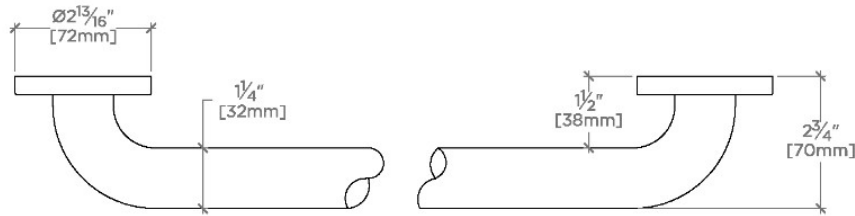

### PRODUCT (NOTES)

Essentials Modern 24" Grab Bar

STYLE NO.	DESCRIPTION	LENGTH
EGB212	Essentials Modern 12" Grab Bar	12" [305mm]
EGB218	Essentials Modern 18" Grab Bar	18" [457mm]
EGB224	Essentials Modern 24" Grab Bar	24" [610mm]

TOP VIEW

SCALE: 3"=1'-0"

FRONT VIEW

SCALE: 3"=1'-0"

SIDE VIEW

SCALE: 3"=1'-0"