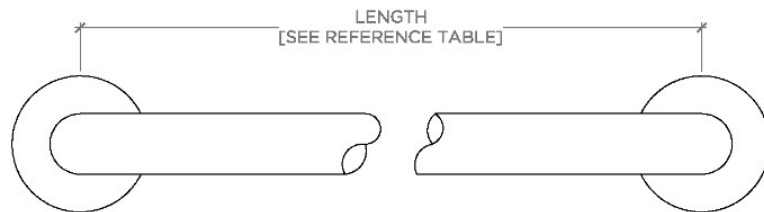

### PRODUCT (NOTES)

Essentials Modern 24" Grab Bar

STYLE NO.	DESCRIPTION	LENGTH
EGB212	Essentials Modern 12" Grab Bar	12" [305mm]
EGB218	Essentials Modern 18" Grab Bar	18" [457mm]
EGB224	Essentials Modern 24" Grab Bar	24" [610mm]

TOP VIEW

SCALE: 3"=1'-0"

FRONT VIEW

SCALE: 3"=1'-0"

SIDE VIEW

SCALE: 3"=1'-0"