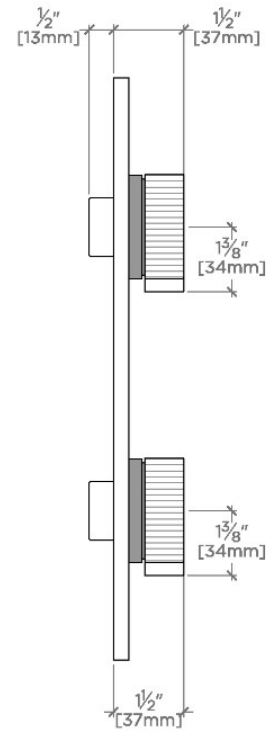

TECHNICAL DETAILS

ADA Compliance: Yes
Integrated Diverter: N
Number Of Holes: Two Hole
Primary Material: Brass

INSPIRATION

Modern designs infused with rare soul and artistry. Explore our wide range of Bond bath and kitchen elements, from fittings to fixtures to hardware.

CODES & STANDARDS

ASME A112.18.1/CSA B125.1, State of MA

PRODUCT FEATURES

Knob Handles

Allows bather to adjust temperature of all waterway outlets with a hot limit safety stop providing anti-scald protection

Features Two-Tone Knob Handles

Stocked in Nickel and Brass

Requires rough valve, sold separately: GUTH71 (USA) or GU71TH (UK/International)

CERTIFICATIONS

PRODUCT (NOTES)

Bond

BTH34B

Bond Tandem Series Integrated Thermostatic and Volume Control Trim with Two-Tone Guilloche Lines Knob Handles

TOP VIEW

SCALE: 3"=1'-0"

FRONT VIEW

SCALE: 3"=1'-0"

SIDE VIEW

SCALE: 3"=1'-0"