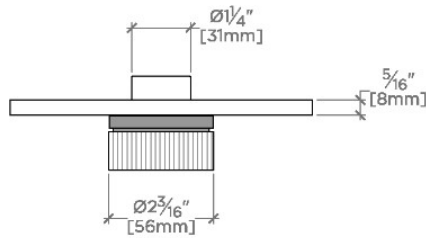

Features Two-Tone Knob Handles

Stocked in Nickel and Brass

Requires rough valve, sold separately: GUTH71 (USA) or GU71TH (UK/International)

CERTIFICATIONS

PRODUCT (NOTES)

Bond

BTH34B

Bond Tandem Series Integrated Thermostatic and Volume Control Trim with Two-Tone Guilloche Lines Knob Handles

TOP VIEW

SCALE: 3"=1'-0"

FRONT VIEW

SCALE: 3"=1'-0"

SIDE VIEW

SCALE: 3"=1'-0"