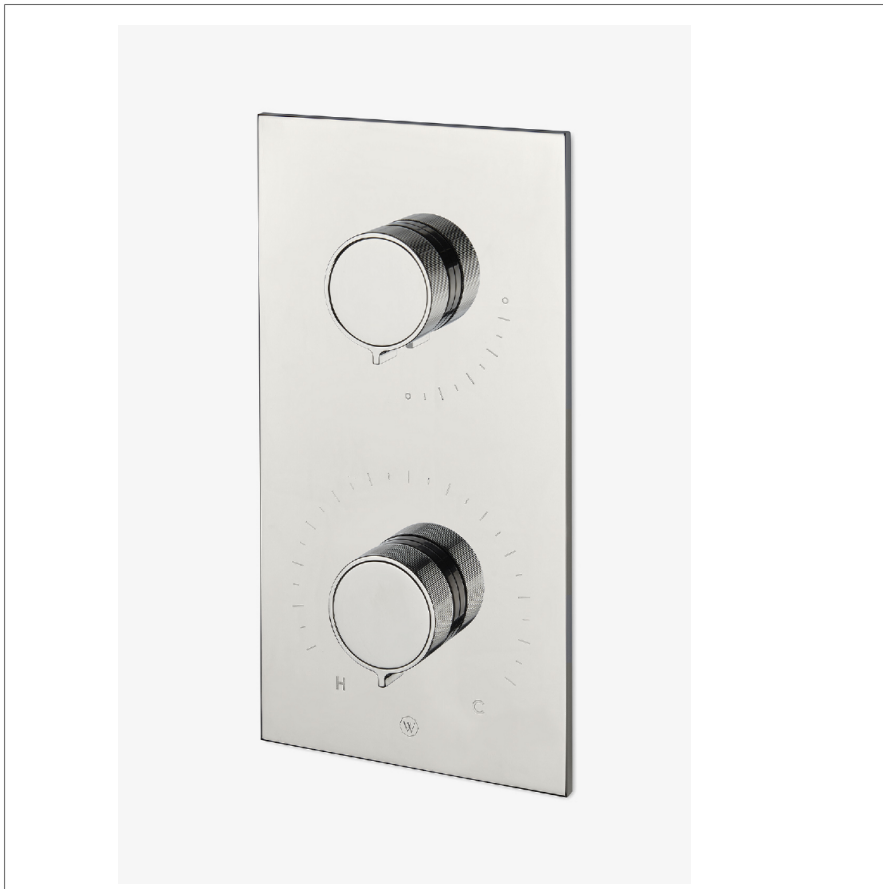

Bond

BTH34B

Bond Tandem Series Integrated Thermostatic and Volume Control Trim with Two-Tone Guilloche Lines Knob Handles

SHOWN IN BOND TANDEM SERIES INTEGRATED THERMOSTATIC AND VOLUME CONTROL TRIM WITH TWO-TONE GUILLOCHE LINES KNOB HANDLES | BTH34B

TECHNICAL DETAILS

ADA Compliance: Yes
Integrated Diverter: N
Number Of Holes: Two Hole
Primary Material: Brass

INSPIRATION

Modern designs infused with rare soul and artistry. Explore our wide range of Bond bath and kitchen elements, from fittings to fixtures to hardware.

CODES & STANDARDS

ASME A112.18.1/CSA B125.1, State of MA

PRODUCT FEATURES

Knob Handles

Allows bather to adjust temperature of all waterway outlets with a hot limit safety stop providing anti-scald protection

Features Two-Tone Knob Handles

Stocked in Nickel and Brass

Requires rough valve, sold separately: GUTH71 (USA) or GU71TH (UK/International)

CERTIFICATIONS

PRODUCT (NOTES)

Bond

BTH34B

Bond Tandem Series Integrated Thermostatic and Volume Control Trim with Two-Tone Guilloche Lines Knob Handles