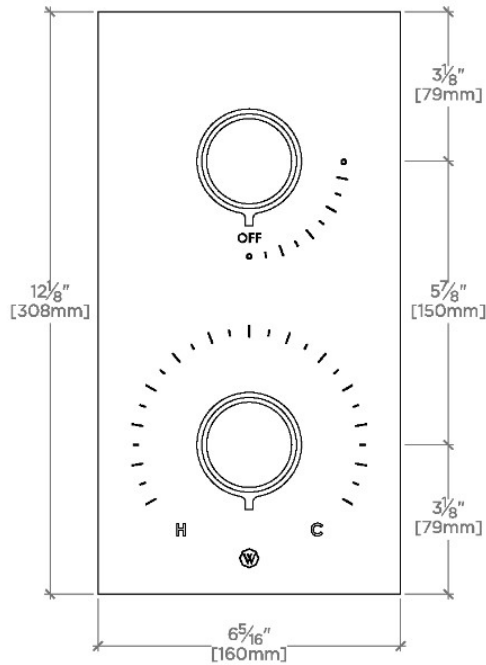

TECHNICAL DETAILS

ADA Compliance: Yes
Integrated Diverter: N
Number Of Holes: Two Hole
Primary Material: Brass

INSPIRATION

Modern designs infused with rare soul and artistry. Explore our wide range of Bond bath and kitchen elements, from fittings to fixtures to hardware.

CODES & STANDARDS

ASME A112.18.1/CSA B125.1, State of MA

PRODUCT FEATURES

Knob Handles

Allows bather to adjust temperature of all waterway outlets with a hot limit safety stop providing anti-scald protection

Features Two-Tone Knob Handles

Stocked in Nickel and Brass

Requires rough valve, sold separately: GUTH71 (USA) or GU71TH (UK/International)

CERTIFICATIONS

PRODUCT (NOTES)

Bond

BTH34B

Bond Tandem Series Integrated Thermostatic and Volume Control Trim with Two-Tone Guilloche Lines Knob Handles

TOP VIEW

SCALE: 3"=1'-0"

FRONT VIEW

SCALE: 3"=1'-0"

SIDE VIEW

SCALE: 3"=1'-0"