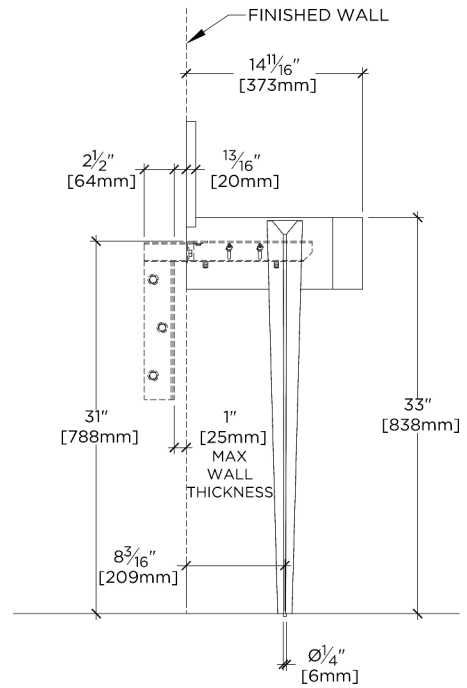

TECHNICAL DETAILS

Depth To Overflow: 68 mm
Drain Hole Depth: 48 mm
Drain Hole Diameter: 44 mm
Drain Style: Center Drain
Fittings Hole Diameter: 35 mm
Overflow Opening: Yes

INSPIRATION

The epitome of transitional elegance, Gio features cast bronze legs with an exclusive dark oxidized finish, and unique hand-sculpted texture. The design's nearly invisible attachment to the marble top creates the illusion of floating stone.

CERTIFICATIONS

PRODUCT (NOTES)

Gio

GIWS06

Gio Triangle two legs in Bronze with 30" Marbella WALL
Mounted Lavatory Sink with Backsplash

TOP VIEW

SCALE: 3/4"=1'-0"

REQUIRED MOUNTING HARDWARE (SOLD SEPARATELY)

STYLE: 106802

DESCRIPTION: UNIVERSAL PAIR (L/R) 14" STAINLESS STEEL ADJUSTABLE CONCEALED SUPPORT BRACKETS, WALL SUPPORT BRACKETS AND HARDWARE FOR WALL MOUNTED STONE SINK.

FRONT VIEW

SCALE: 3/4"=1'-0"

SIDE VIEW

SCALE: 3/4"=1'-0"