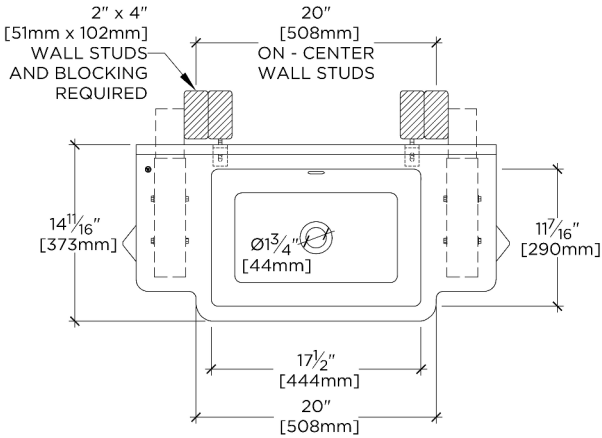

TECHNICAL DETAILS

Depth To Overflow: 68 mm
Drain Hole Depth: 48 mm
Drain Hole Diameter: 44 mm
Drain Style: Center Drain
Fittings Hole Diameter: 35 mm
Overflow Opening: Yes

INSPIRATION

The epitome of transitional elegance, Gio features cast bronze legs with an exclusive dark oxidized finish, and unique hand-sculpted texture. The design's nearly invisible attachment to the marble top creates the illusion of floating stone.

CERTIFICATIONS

PRODUCT (NOTES)

Gio

GIWS06

Gio Triangle two legs in Bronze with 30" Marbella WALL
Mounted Lavatory Sink with Backsplash

TOP VIEW

SCALE: 3/4"=1'-0"

REQUIRED MOUNTING HARDWARE (SOLD SEPARATELY)

STYLE: 106802

DESCRIPTION: UNIVERSAL PAIR (L/R) 14" STAINLESS STEEL ADJUSTABLE CONCEALED SUPPORT BRACKETS, WALL SUPPORT BRACKETS AND HARDWARE FOR WALL MOUNTED STONE SINK.

FRONT VIEW

SCALE: 3/4"=1'-0"

SIDE VIEW

SCALE: 3/4"=1'-0"