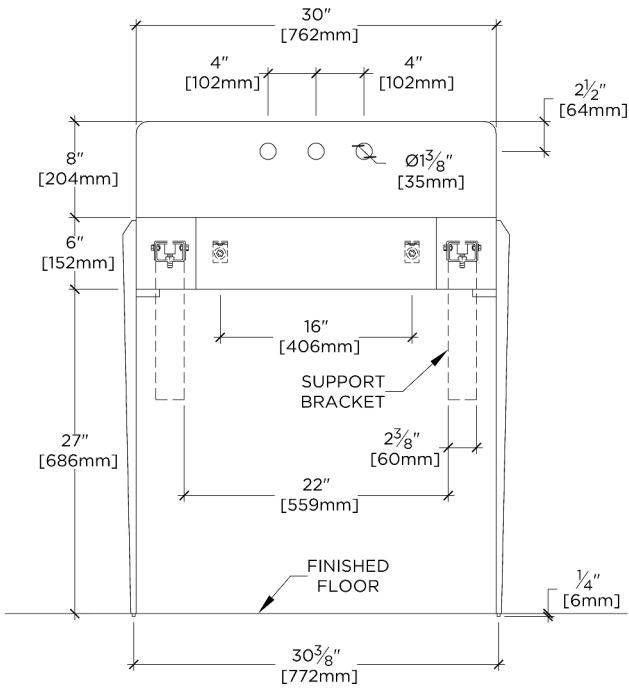

CERTIFICATIONS

PRODUCT (NOTES)

Gio

GIWS06

Gio Triangle two legs in Bronze with 30" Marbella WALL
Mounted Lavatory Sink with Backsplash

TOP VIEW

SCALE: 3/4"=1'-0"

REQUIRED MOUNTING HARDWARE (SOLD SEPARATELY)

STYLE: 106802

DESCRIPTION: UNIVERSAL PAIR (L/R) 14" STAINLESS STEEL ADJUSTABLE CONCEALED SUPPORT BRACKETS, WALL SUPPORT BRACKETS AND HARDWARE FOR WALL MOUNTED STONE SINK.

FRONT VIEW

SCALE: 3/4"=1'-0"

SIDE VIEW

SCALE: 3/4"=1'-0"