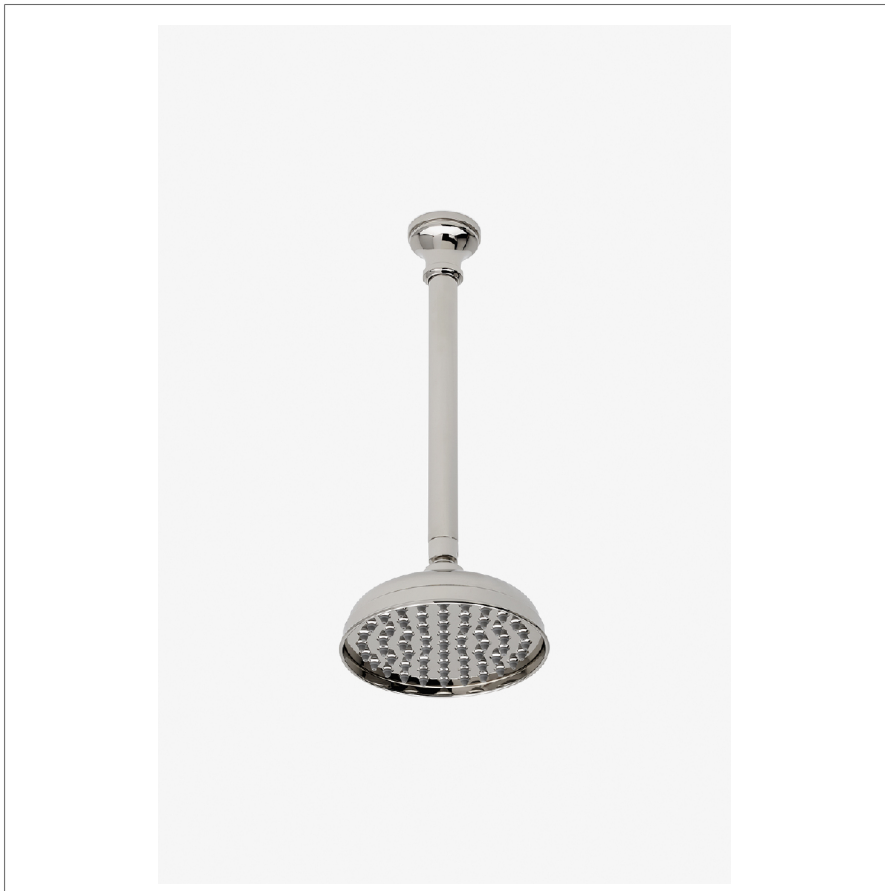

## FORO

FRS161

Foro 6" Showerhead with 12" Ceiling Mounted Shower Arm

SHOWN IN FORO 6" SHOWERHEAD WITH 12" CEILING MOUNTED SHOWER ARM | FRS161

### TECHNICAL DETAILS

Adjustable Versus Fixed Spray: Fixed  
 Fittings Hole Diameter: 1 1/4"  
 Flow Restriction Options: 1.5, 1.75, 2.0  
 Inlet Connection Size: 1/2"  
 Inlet Connection Type: Male NPT  
 Pivot: Y  
 Primary Material: Brass  
 Restricted Maximum Flow Rate: 1.75 gpm  
 Water Pressure Maximum: 85.0 psi  
 Water Pressure Minimum: 20.0 psi  
 Water Pressure Recommended: 45.0 psi

### INSPIRATION

A mix of historical references, including finely etched vintage silver, come together in this twist on classical design - a wonderfully elegant formal statement.

### PRODUCT FEATURES

Made of Brass

Features a swivel 6" showerhead with easy clean rubber nozzles

Includes a 12" ceiling mounted shower arm

Stocked in Brass, Chrome, Nickel and Matte Nickel

Showerhead available in 1.75gpm (6.6L/min) flow rate