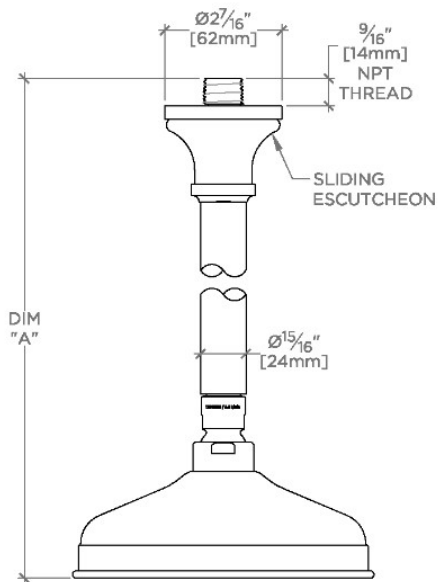

### TECHNICAL DETAILS

Adjustable Versus Fixed Spray: Fixed  
 Fittings Hole Diameter: 1 1/4"  
 Flow Restriction Options: 1.5, 1.75, 2.0  
 Inlet Connection Size: 1/2"  
 Inlet Connection Type: Male NPT  
 Pivot: Y  
 Primary Material: Brass  
 Restricted Maximum Flow Rate: 1.75 gpm  
 Water Pressure Maximum: 85.0 psi  
 Water Pressure Minimum: 20.0 psi  
 Water Pressure Recommended: 45.0 psi

### PRODUCT FEATURES

Made of Brass

Features a swivel 6" showerhead with easy clean rubber nozzles

Includes a 12" ceiling mounted shower arm

Stocked in Brass, Chrome, Nickel and Matte Nickel

Showerhead available in 1.75gpm (6.6L/min) flow rate

## FRS161

Foro 6" Showerhead with 12" Ceiling Mounted Shower Arm

CEILING VIEW

SCALE: 3"=1'-0"

STYLE NO.	DIM "A"	DIM "B"
ETS160	10 <sup>3</sup> / <sub>8</sub> " [264mm]	6 <sup>9</sup> / <sub>16</sub> " [167mm]
FRS160		
JUS160		
ETS161	16 <sup>3</sup> / <sub>8</sub> " [417mm]	12 <sup>9</sup> / <sub>16</sub> " [319mm]
FRS161		
JUS161		

FRONT VIEW

SCALE: 3"=1'-0"

SIDE VIEW

SCALE: 3"=1'-0"