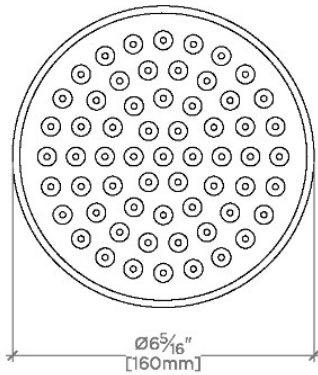

WATERWORKS

FORO

FRS161

Foro 6" Showerhead with 12" Ceiling Mounted Shower Arm

CEILING VIEW

SCALE: 3"=1'-0"

STYLE NO.	DIM "A"	DIM "B"
ETS160	10³/₈" [264mm]	6⁹/₁₆" [167mm]
FRS160		
JUS160		
ETS161	16³/₈" [417mm]	12⁹/₁₆" [319mm]
FRS161		
JUS161