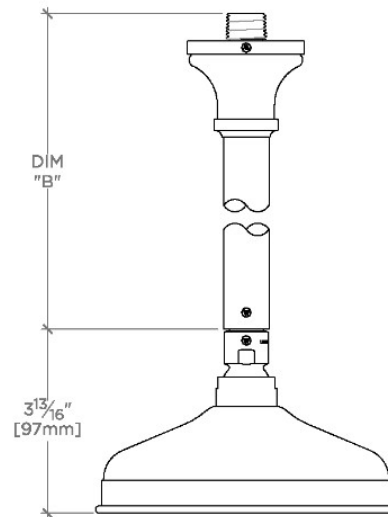

### TECHNICAL DETAILS

Adjustable Versus Fixed Spray: Fixed  
 Fittings Hole Diameter: 1 1/4"  
 Flow Restriction Options: 1.5, 1.75, 2.0  
 Inlet Connection Size: 1/2"  
 Inlet Connection Type: Male NPT  
 Pivot: Y  
 Primary Material: Brass  
 Restricted Maximum Flow Rate: 1.75 gpm  
 Water Pressure Maximum: 85.0 psi  
 Water Pressure Minimum: 20.0 psi  
 Water Pressure Recommended: 45.0 psi

### PRODUCT FEATURES

Made of Brass

Features a swivel 6" showerhead with easy clean rubber nozzles

Includes a 12" ceiling mounted shower arm

Stocked in Brass, Chrome, Nickel and Matte Nickel

Showerhead available in 1.75gpm (6.6L/min) flow rate

## FRS161

Foro 6" Showerhead with 12" Ceiling Mounted Shower Arm

CEILING VIEW

SCALE: 3"=1'-0"

STYLE NO.	DIM "A"	DIM "B"
ETS160	10 <sup>3</sup> / <sub>8</sub> " [264mm]	6 <sup>9</sup> / <sub>16</sub> " [167mm]
FRS160		
JUS160		
ETS161	16 <sup>3</sup> / <sub>8</sub> " [417mm]	12 <sup>9</sup> / <sub>16</sub> " [319mm]
FRS161		
JUS161		

FRONT VIEW

SCALE: 3"=1'-0"

SIDE VIEW

SCALE: 3"=1'-0"