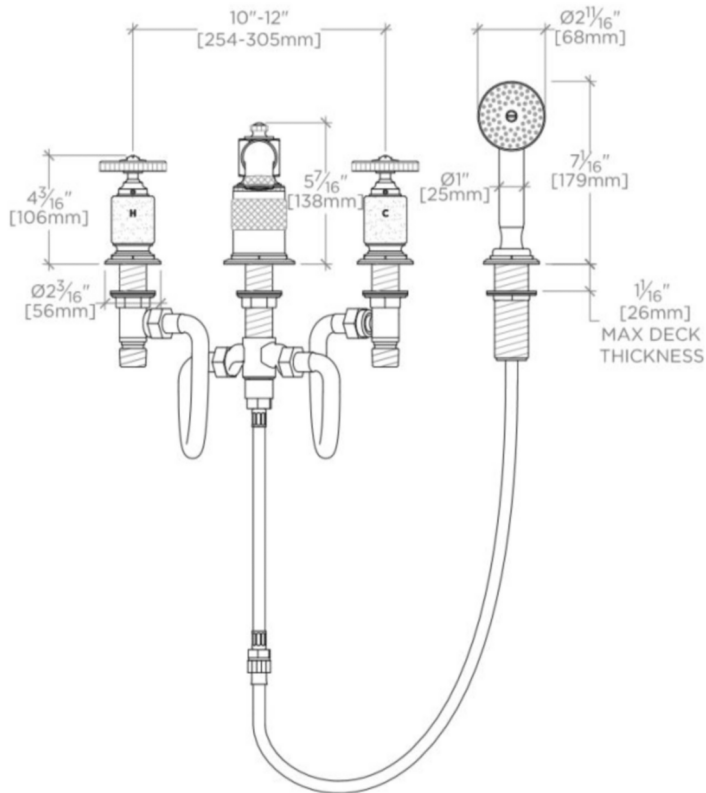

ADA Compliance: Yes
 Adjustable versus Fixed Spray: Fixed Spray
 Deck Thickness Maximum: 25 mm
 Deck Thickness Minimum: 10 mm
 Diameter of Head: 68 mm
 Escutcheon Primary Material: Brass
 Fittings Hole Diameter: 35 mm
 Flow Restriction Options: 2.0, 1.75, 1.5, 0.92
 Handle Spread Maximum: 305 mm
 Handle Spread Minimum: 254 mm
 Handle Turn Angle: Quarter Turn
 Handshower / Spray Hose Length: 2.0 m
 Depth / Width: 240 mm
 Height: 179 mm
 Inlet Connection Size: 3/4"
 Inlet Connection Type: Male NPT Adapter
 Inlet Supply Spread Maximum: 305 mm
 Inlet Supply Spread Minimum: 254 mm
 Installation Type: Deck Mounted
 Integrated Diverter: N
 Integrated Spray: N
 Length: 448 mm
 Number of Handles: Two
 Number of Holes: Four Hole
 Pivot: N
 Primary Material: Brass
 Restricted Maximum Flow Rate: 9.5 liters/min
 Spout Reach: 7 1/2"
 Spout Swivel: N
 Spray Included in Unit: N
 Suggested Application: Bath
 Valve Material: Ceramic
 Water Pressure Maximum: 6.0 bar
 Water Pressure Minimum: 1.5 bar
 Water Pressure Recommended: 3.0 bar

PRODUCT FEATURES

Features tumbled barrels marked with an engraved H and C with knurled detail on the spout.
 Integrated pull up diverter on spout.
 Unrestricted flow rate is 10 gpm at 45 psi.
 Stocked in 2.5gpm (9.5 L/min) and 1.75gpm (6.6 L/min). State of California requires 1.75gpm (6.6 L/min) to comply with their water conservation requirements. Other flow options are available to order, contact your sales associate or call 1 (800) 899-6757 for details.

CERTIFICATIONS

WATERWORKS

R.W. ATLAS

RWTF01

R.W. Atlas Low Profile Concealed Tub Filler With Handshower and Metal Wheel Handles

TOP VIEW

SCALE: 1 1/2"=1'-0"

FRONT VIEW

SCALE: 1 1/2"=1'-0"

SIDE VIEW

SCALE: 1 1/2"=1'-0"