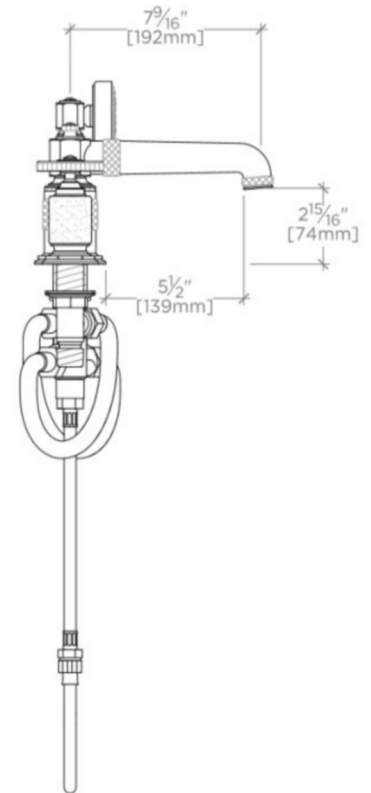

ADA Compliance: Yes
 Adjustable versus Fixed Spray: Fixed Spray
 Deck Thickness Maximum: 25 mm
 Deck Thickness Minimum: 10 mm
 Diameter of Head: 68 mm
 Escutcheon Primary Material: Brass
 Fittings Hole Diameter: 35 mm
 Flow Restriction Options: 2.0, 1.75, 1.5, 0.92
 Handle Spread Maximum: 305 mm
 Handle Spread Minimum: 254 mm
 Handle Turn Angle: Quarter Turn
 Handshower / Spray Hose Length: 2.0 m
 Depth / Width: 240 mm
 Height: 179 mm
 Inlet Connection Size: 3/4"
 Inlet Connection Type: Male NPT Adapter
 Inlet Supply Spread Maximum: 305 mm
 Inlet Supply Spread Minimum: 254 mm
 Installation Type: Deck Mounted
 Integrated Diverter: N
 Integrated Spray: N
 Length: 448 mm
 Number of Handles: Two
 Number of Holes: Four Hole
 Pivot: N
 Primary Material: Brass
 Restricted Maximum Flow Rate: 9.5 liters/min
 Spout Reach: 7 1/2"
 Spout Swivel: N
 Spray Included in Unit: N
 Suggested Application: Bath
 Valve Material: Ceramic
 Water Pressure Maximum: 6.0 bar
 Water Pressure Minimum: 1.5 bar
 Water Pressure Recommended: 3.0 bar

PRODUCT FEATURES

Features tumbled barrels marked with an engraved H and C with knurled detail on the spout.
 Integrated pull up diverter on spout.
 Unrestricted flow rate is 10 gpm at 45 psi.
 Stocked in 2.5gpm (9.5 L/min) and 1.75gpm (6.6 L/min). State of California requires 1.75gpm (6.6 L/min) to comply with their water conservation requirements. Other flow options are available to order, contact your sales associate or call 1 (800) 899-6757 for details.

CERTIFICATIONS

WATERWORKS

R.W. ATLAS

RWTF01

R.W. Atlas Low Profile Concealed Tub Filler With Handshower and Metal Wheel Handles

TOP VIEW

SCALE: 1 1/2"=1'-0"

FRONT VIEW

SCALE: 1 1/2"=1'-0"

SIDE VIEW

SCALE: 1 1/2"=1'-0"