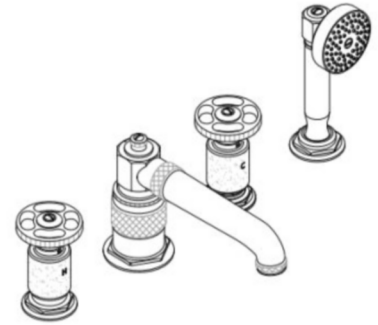

R.W. ATLAS

RWTF01

R.W. Atlas Low Profile Concealed Tub Filler With Handshower and Metal Wheel Handles

SHOWN IN R.W. ATLAS LOW PROFILE CONCEALED TUB FILLER WITH HANDSHOWER AND METAL WHEEL HANDLES| RWTF01

TECHNICAL DETAILS

ADA Compliance: Yes
 Adjustable versus Fixed Spray: Fixed Spray
 Deck Thickness Maximum: 25 mm
 Deck Thickness Minimum: 10 mm
 Diameter of Head: 68 mm
 Escutcheon Primary Material: Brass
 Fittings Hole Diameter: 35 mm
 Flow Restriction Options: 2.0, 1.75, 1.5, 0.92
 Handle Spread Maximum: 305 mm
 Handle Spread Minimum: 254 mm
 Handle Turn Angle: Quarter Turn
 Handshower / Spray Hose Length: 2.0 m
 Depth / Width: 240 mm
 Height: 179 mm
 Inlet Connection Size: 3/4"
 Inlet Connection Type: Male NPT Adapter
 Inlet Supply Spread Maximum: 305 mm
 Inlet Supply Spread Minimum: 254 mm
 Installation Type: Deck Mounted
 Integrated Diverter: N
 Integrated Spray: N
 Length: 448 mm
 Number of Handles: Two
 Number of Holes: Four Hole
 Pivot: N
 Primary Material: Brass
 Restricted Maximum Flow Rate: 9.5 liters/min
 Spout Reach: 7 1/2"
 Spout Swivel: N
 Spray Included in Unit: N
 Suggested Application: Bath
 Valve Material: Ceramic
 Water Pressure Maximum: 6.0 bar
 Water Pressure Minimum: 1.5 bar
 Water Pressure Recommended: 3.0 bar

CERTIFICATIONS

WATERWORKS

R.W. ATLAS

RWTF01

R.W. Atlas Low Profile Concealed Tub Filler With Handshower and Metal Wheel Handles

TOP VIEW

SCALE: 1 1/2"=1'-0"

FRONT VIEW

SCALE: 1 1/2"=1'-0"

SIDE VIEW

SCALE: 1 1/2"=1'-0"