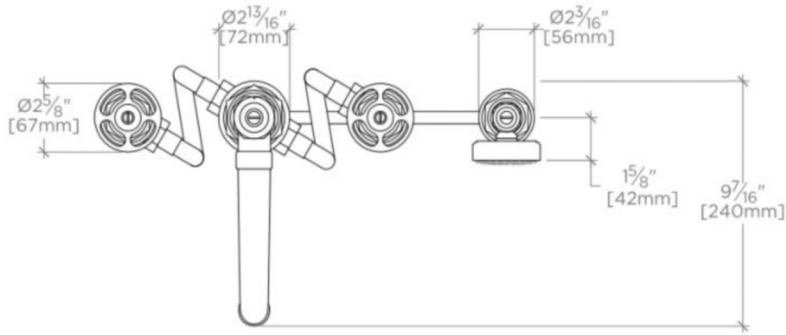

ADA Compliance: Yes
 Adjustable versus Fixed Spray: Fixed Spray
 Deck Thickness Maximum: 25 mm
 Deck Thickness Minimum: 10 mm
 Diameter of Head: 68 mm
 Escutcheon Primary Material: Brass
 Fittings Hole Diameter: 35 mm
 Flow Restriction Options: 2.0, 1.75, 1.5, 0.92
 Handle Spread Maximum: 305 mm
 Handle Spread Minimum: 254 mm
 Handle Turn Angle: Quarter Turn
 Handshower / Spray Hose Length: 2.0 m
 Depth / Width: 240 mm
 Height: 179 mm
 Inlet Connection Size: 3/4"
 Inlet Connection Type: Male NPT Adapter
 Inlet Supply Spread Maximum: 305 mm
 Inlet Supply Spread Minimum: 254 mm
 Installation Type: Deck Mounted
 Integrated Diverter: N
 Integrated Spray: N
 Length: 448 mm
 Number of Handles: Two
 Number of Holes: Four Hole
 Pivot: N
 Primary Material: Brass
 Restricted Maximum Flow Rate: 9.5 liters/min
 Spout Reach: 7 1/2"
 Spout Swivel: N
 Spray Included in Unit: N
 Suggested Application: Bath
 Valve Material: Ceramic
 Water Pressure Maximum: 6.0 bar
 Water Pressure Minimum: 1.5 bar
 Water Pressure Recommended: 3.0 bar

PRODUCT FEATURES

Features tumbled barrels marked with an engraved H and C with knurled detail on the spout.
 Integrated pull up diverter on spout.
 Unrestricted flow rate is 10 gpm at 45 psi.
 Stocked in 2.5gpm (9.5 L/min) and 1.75gpm (6.6 L/min). State of California requires 1.75gpm (6.6 L/min) to comply with their water conservation requirements. Other flow options are available to order, contact your sales associate or call 1 (800) 899-6757 for details.

CERTIFICATIONS

WATERWORKS

R.W. ATLAS

RWTF01

R.W. Atlas Low Profile Concealed Tub Filler With Handshower and Metal Wheel Handles

TOP VIEW

SCALE: 1 1/2"=1'-0"

FRONT VIEW

SCALE: 1 1/2"=1'-0"

SIDE VIEW

SCALE: 1 1/2"=1'-0"