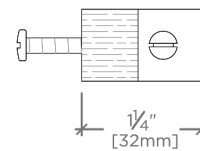

Muir

MUHW04

Muir 4" Metal and Walnut Pull

SHOWN IN MUIR 4" METAL AND WALNUT PULL | MUHW04

TECHNICAL DETAILS

Height: 19 mm
Length: 113 mm

INSPIRATION

At home in mountains, by the sea, or in urban lofts, Muir pairs solid walnut with hand-finished brass to create a modern, casual effect recalling vintage artist-made furniture and jewelry.

CERTIFICATIONS

PRODUCT (NOTES)

Muir 4" Metal and Walnut Pull

TOP VIEW

SCALE: 6"=1'-0"

FRONT VIEW

SCALE: 6"=1'-0"

SIDE VIEW

SCALE: 6"=1'-0"