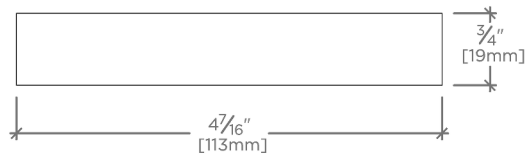

Muir

MUHW04

Muir 4" Metal and Walnut Pull

SHOWN IN MUIR 4" METAL AND WALNUT PULL | MUHW04

TECHNICAL DETAILS

Height: 19 mm
Length: 113 mm

INSPIRATION

At home in mountains, by the sea, or in urban lofts, Muir pairs solid walnut with hand-finished brass to create a modern, casual effect recalling vintage artist-made furniture and jewelry.

CERTIFICATIONS

PRODUCT (NOTES)

Muir 4" Metal and Walnut Pull

TOP VIEW

SCALE: 6"=1'-0"

FRONT VIEW

SCALE: 6"=1'-0"

SIDE VIEW

SCALE: 6"=1'-0"