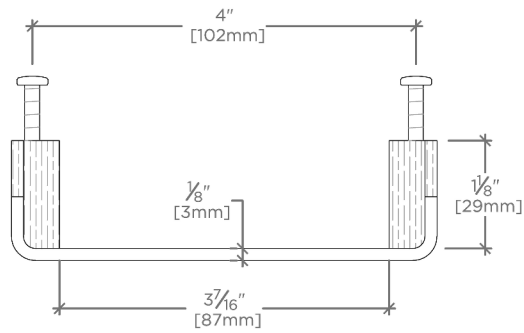

Muir

MUHW04

Muir 4" Metal and Walnut Pull

SHOWN IN MUIR 4" METAL AND WALNUT PULL | MUHW04

TECHNICAL DETAILS

Height: 19 mm
Length: 113 mm

INSPIRATION

At home in mountains, by the sea, or in urban lofts, Muir pairs solid walnut with hand-finished brass to create a modern, casual effect recalling vintage artist-made furniture and jewelry.

CERTIFICATIONS

PRODUCT (NOTES)

Muir 4" Metal and Walnut Pull

TOP VIEW

SCALE: 6"=1'-0"

FRONT VIEW

SCALE: 6"=1'-0"

SIDE VIEW

SCALE: 6"=1'-0"