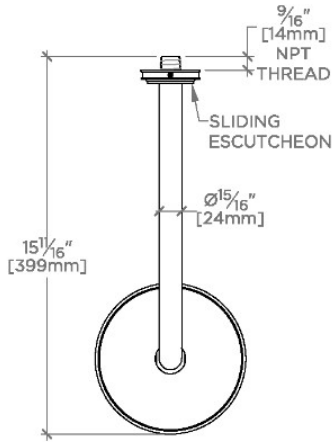

## BOULEVARD

BDS167

Boulevard 6" Showerhead with 12" Wall Mounted 90 Degree Shower Arm

SHOWN IN BOULEVARD 6" SHOWERHEAD WITH 12" WALL MOUNTED 90 DEGREE SHOWER ARM | BDS167

### TECHNICAL DETAILS

Adjustable Versus Fixed Spray: Fixed  
 Fittings Hole Diameter: 1 1/4"  
 Flow Restriction Options: 1.5, 1.75, 2.0  
 Inlet Connection Size: 1/2"  
 Inlet Connection Type: Male NPT  
 Pivot: Y  
 Primary Material: Brass  
 Restricted Maximum Flow Rate: 1.75 gpm  
 Water Pressure Maximum: 85.0 psi  
 Water Pressure Minimum: 20.0 psi  
 Water Pressure Recommended: 45.0 psi

### PRODUCT FEATURES

- Made of Brass
- Features a swivel 6" showerhead with easy clean rubber nozzles
- Includes a 12" wall mounted 90 degree shower arm
- Stocked in Brass, Chrome, Nickel and Matte Nickel
- Showerhead available in 1.75gpm (6.6L/min) flow rate

## BOULEVARD

BDS167

Boulevard 6" Showerhead with 12" Wall Mounted 90 Degree Shower Arm

TOP VIEW SCALE: 1/2"=1'-0"

FRONT VIEW SCALE: 1/2"=1'-0"

SIDE VIEW SCALE: 1/2"=1'-0"