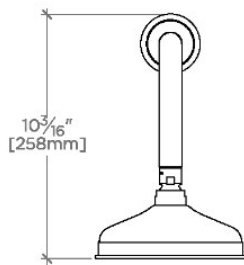

## BOULEVARD

BDS167

Boulevard 6" Showerhead with 12" Wall Mounted 90 Degree Shower Arm

SHOWN IN BOULEVARD 6" SHOWERHEAD WITH 12" WALL MOUNTED 90 DEGREE SHOWER ARM | BDS167

### TECHNICAL DETAILS

Adjustable Versus Fixed Spray: Fixed  
 Fittings Hole Diameter: 1 1/4"  
 Flow Restriction Options: 1.5, 1.75, 2.0  
 Inlet Connection Size: 1/2"  
 Inlet Connection Type: Male NPT  
 Pivot: Y  
 Primary Material: Brass  
 Restricted Maximum Flow Rate: 1.75 gpm  
 Water Pressure Maximum: 85.0 psi  
 Water Pressure Minimum: 20.0 psi  
 Water Pressure Recommended: 45.0 psi

### PRODUCT FEATURES

- Made of Brass
- Features a swivel 6" showerhead with easy clean rubber nozzles
- Includes a 12" wall mounted 90 degree shower arm
- Stocked in Brass, Chrome, Nickel and Matte Nickel
- Showerhead available in 1.75gpm (6.6L/min) flow rate

## BOULEVARD

BDS167

Boulevard 6" Showerhead with 12" Wall Mounted 90 Degree Shower Arm

TOP VIEW SCALE: 1/2"=1'-0"

FRONT VIEW SCALE: 1/2"=1'-0"

SIDE VIEW SCALE: 1/2"=1'-0"