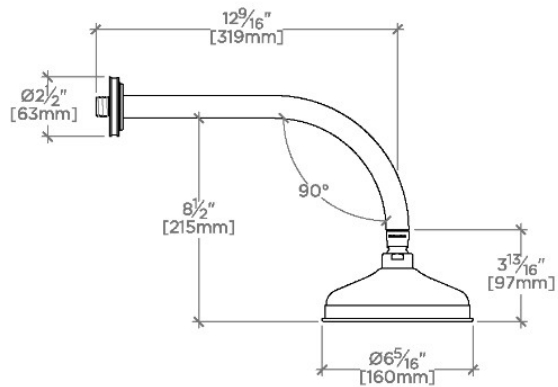

## BOULEVARD

BDS167

Boulevard 6" Showerhead with 12" Wall Mounted 90 Degree Shower Arm

SHOWN IN BOULEVARD 6" SHOWERHEAD WITH 12" WALL MOUNTED 90 DEGREE SHOWER ARM | BDS167

### TECHNICAL DETAILS

Adjustable Versus Fixed Spray: Fixed  
 Fittings Hole Diameter: 1 1/4"  
 Flow Restriction Options: 1.5, 1.75, 2.0  
 Inlet Connection Size: 1/2"  
 Inlet Connection Type: Male NPT  
 Pivot: Y  
 Primary Material: Brass  
 Restricted Maximum Flow Rate: 1.75 gpm  
 Water Pressure Maximum: 85.0 psi  
 Water Pressure Minimum: 20.0 psi  
 Water Pressure Recommended: 45.0 psi

### PRODUCT FEATURES

- Made of Brass
- Features a swivel 6" showerhead with easy clean rubber nozzles
- Includes a 12" wall mounted 90 degree shower arm
- Stocked in Brass, Chrome, Nickel and Matte Nickel
- Showerhead available in 1.75gpm (6.6L/min) flow rate

## BOULEVARD

BDS167

Boulevard 6" Showerhead with 12" Wall Mounted 90 Degree Shower Arm

TOP VIEW SCALE: 1/2"=1'-0"

FRONT VIEW SCALE: 1/2"=1'-0"

SIDE VIEW SCALE: 1/2"=1'-0"