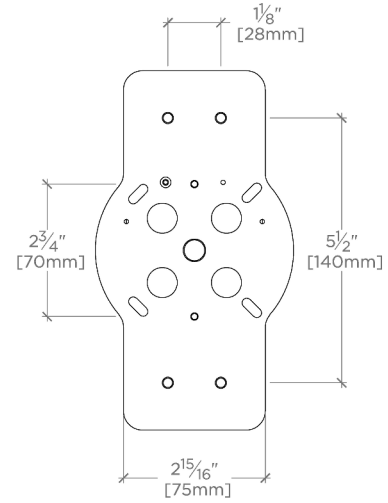

SIMONA

SA03LT

Simona Ceiling Flush Mount with Double Murano Glass Diffusers

SHOWN IN SIMONA CEILING FLUSH MOUNT WITH DOUBLE MURANO GLASS DIFFUSERS | SA03LT

TECHNICAL DETAILS

Ambient Task: Ambient
Depth/Width: 5 1/4"
Height: 11"
Installation Type: Ceiling Mounted
Interior Exterior Application: Interior Only
Length: 11"
Light Direction: Omnidirectional from wall surface
Orientation: Vertical or Horizontal
Primary Material: Brass/Murano Glass
Safety Warnings: Do not exceed max wattage.
Shade Finish: Clear
Shade Material: Glass
Shade Shape: Rectangular
Voltage: 240
Wet/Dry: Damp or Dry

CERTIFICATIONS

PRODUCT (NOTES)

SIMONA

SA03LT

Simona Ceiling Flush Mount with Double Murano Glass Diffusers

CEILING VIEW

SCALE: 3"=1'-0"

MOUNTING PLATE

SCALE: 3"=1'-0"

FRONT VIEW

SCALE: 3"=1'-0"

SIDE VIEW

SCALE: 3"=1'-0"