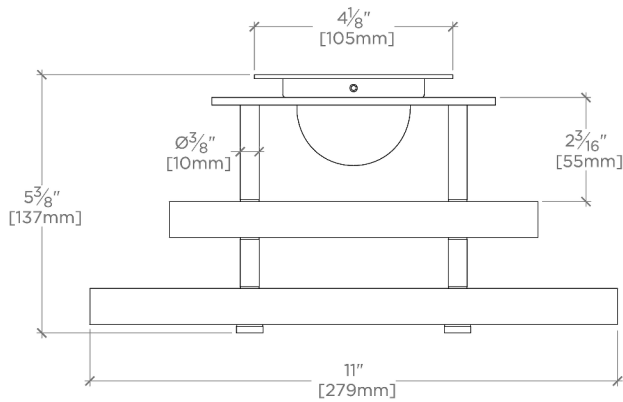

SIMONA

SA03LT

Simona Ceiling Flush Mount with Double Murano Glass Diffusers

SHOWN IN SIMONA CEILING FLUSH MOUNT WITH DOUBLE MURANO GLASS DIFFUSERS | SA03LT

TECHNICAL DETAILS

Ambient Task: Ambient
Depth/Width: 5 1/4"
Height: 11"
Installation Type: Ceiling Mounted
Interior Exterior Application: Interior Only
Length: 11"
Light Direction: Omnidirectional from wall surface
Orientation: Vertical or Horizontal
Primary Material: Brass/Murano Glass
Safety Warnings: Do not exceed max wattage.
Shade Finish: Clear
Shade Material: Glass
Shade Shape: Rectangular
Voltage: 240
Wet/Dry: Damp or Dry

CERTIFICATIONS

PRODUCT (NOTES)

SIMONA

SA03LT

Simona Ceiling Flush Mount with Double Murano Glass Diffusers

CEILING VIEW

SCALE: 3"=1'-0"

MOUNTING PLATE

SCALE: 3"=1'-0"

FRONT VIEW

SCALE: 3"=1'-0"

SIDE VIEW

SCALE: 3"=1'-0"