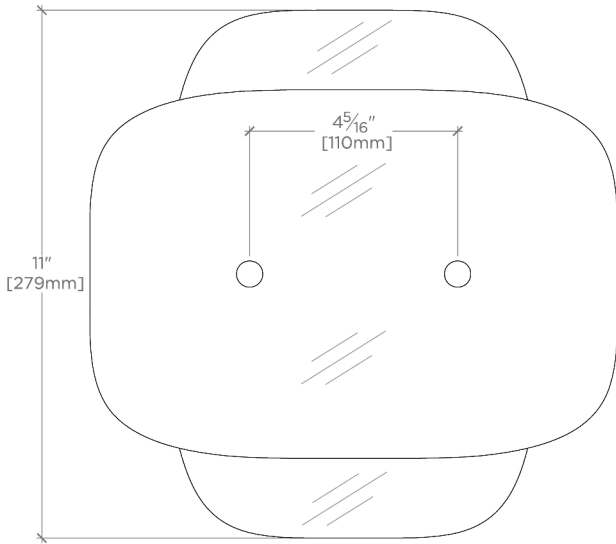

SIMONA

SA03LT

Simona Ceiling Flush Mount with Double Murano Glass Diffusers

SHOWN IN SIMONA CEILING FLUSH MOUNT WITH DOUBLE MURANO GLASS DIFFUSERS | SA03LT

TECHNICAL DETAILS

Ambient Task: Ambient
Depth/Width: 5 1/4"
Height: 11"
Installation Type: Ceiling Mounted
Interior Exterior Application: Interior Only
Length: 11"
Light Direction: Omnidirectional from wall surface
Orientation: Vertical or Horizontal
Primary Material: Brass/Murano Glass
Safety Warnings: Do not exceed max wattage.
Shade Finish: Clear
Shade Material: Glass
Shade Shape: Rectangular
Voltage: 240
Wet/Dry: Damp or Dry

CERTIFICATIONS

PRODUCT (NOTES)

SIMONA

SA03LT

Simona Ceiling Flush Mount with Double Murano Glass Diffusers

CEILING VIEW

SCALE: 3"=1'-0"

MOUNTING PLATE

SCALE: 3"=1'-0"

FRONT VIEW

SCALE: 3"=1'-0"

SIDE VIEW

SCALE: 3"=1'-0"