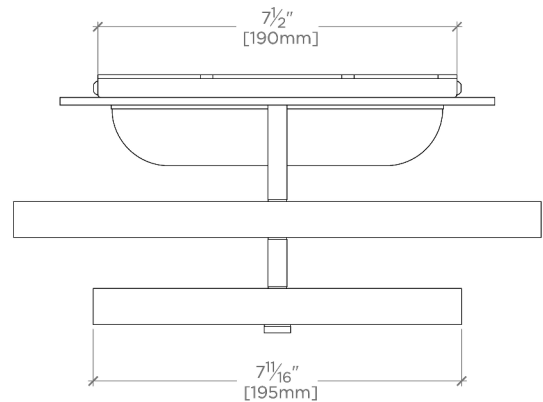

SIMONA

SA03LT

Simona Ceiling Flush Mount with Double Murano Glass Diffusers

SHOWN IN SIMONA CEILING FLUSH MOUNT WITH DOUBLE MURANO GLASS DIFFUSERS | SA03LT

TECHNICAL DETAILS

Ambient Task: Ambient
Depth/Width: 5 1/4"
Height: 11"
Installation Type: Ceiling Mounted
Interior Exterior Application: Interior Only
Length: 11"
Light Direction: Omnidirectional from wall surface
Orientation: Vertical or Horizontal
Primary Material: Brass/Murano Glass
Safety Warnings: Do not exceed max wattage.
Shade Finish: Clear
Shade Material: Glass
Shade Shape: Rectangular
Voltage: 240
Wet/Dry: Damp or Dry

CERTIFICATIONS

PRODUCT (NOTES)

SIMONA

SA03LT

Simona Ceiling Flush Mount with Double Murano Glass Diffusers

CEILING VIEW

SCALE: 3"=1'-0"

MOUNTING PLATE

SCALE: 3"=1'-0"

FRONT VIEW

SCALE: 3"=1'-0"

SIDE VIEW

SCALE: 3"=1'-0"