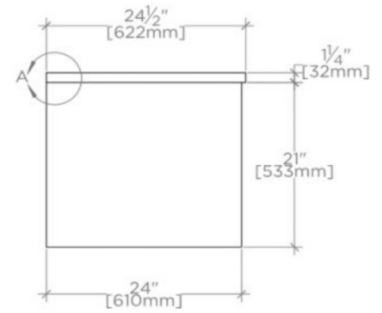

ALTA

ALVN06

Alta Double Floating Vanity 67" x 24 1/2" x 22 1/4" with Slab, 4" x 3/4" Backsplash, and Saxby Sinks

FILEDESCRIPTION

TECHNICAL DETAILS

ADA Compliance: No
Adjustable Levelers / Feet: N
Bowl Shape: Oval
Depth to Overflow: 4 1/2"
Drain Hole Depth: 1 3/4"
Drain Hole Diameter: 1 3/4"
Fittings Hole Depth: 1 1/4"
Fittings Hole Diameter: 1 3/8"
Overflow Opening: Yes
Primary Material: Wood
Rough-in Supply Height Recommended: 21"
Rough-in Waste Height Recommended: 19"
Sink Visibility: N

Includes Saxby sinks and choice of stocked stone tops in Carrara or Arabescato.

Install with or without backsplash (included)

WATERWORKS

ALTA

ALVN06

Alta Double Floating Vanity 67" x 24 1/2" x 22 1/4" with Slab, 4" x 3/4" Backsplash, and Saxby Sinks

TOP VIEW

SCALE: 1/2"=1'-0"

DETAIL A

NOT TO SCALE

FRONT VIEW

SCALE: 1/2"=1'-0"

SIDE VIEW

SCALE: 1/2"=1'-0"