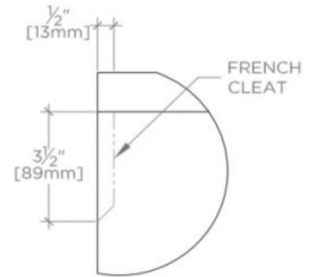

ALTA

ALVN06

Alta Double Floating Vanity 67" x 24 1/2" x 22 1/4" with Slab, 4" x 3/4" Backsplash, and Saxby Sinks

FILEDESCRIPTION

TECHNICAL DETAILS

ADA Compliance: No
Adjustable Levelers / Feet: N
Bowl Shape: Oval
Depth to Overflow: 4 1/2"
Drain Hole Depth: 1 3/4"
Drain Hole Diameter: 1 3/4"
Fittings Hole Depth: 1 1/4"
Fittings Hole Diameter: 1 3/8"
Overflow Opening: Yes
Primary Material: Wood
Rough-in Supply Height Recommended: 21"
Rough-in Waste Height Recommended: 19"
Sink Visibility: N

Includes Saxby sinks and choice of stocked stone tops in Carrara or Arabescato.

Install with or without backsplash (included)

WATERWORKS

ALTA

ALVN06

Alta Double Floating Vanity 67" x 24 1/2" x 22 1/4" with Slab, 4" x 3/4" Backsplash, and Saxby Sinks

TOP VIEW

SCALE: 1/2"=1'-0"

DETAIL A

NOT TO SCALE

FRONT VIEW

SCALE: 1/2"=1'-0"

SIDE VIEW

SCALE: 1/2"=1'-0"