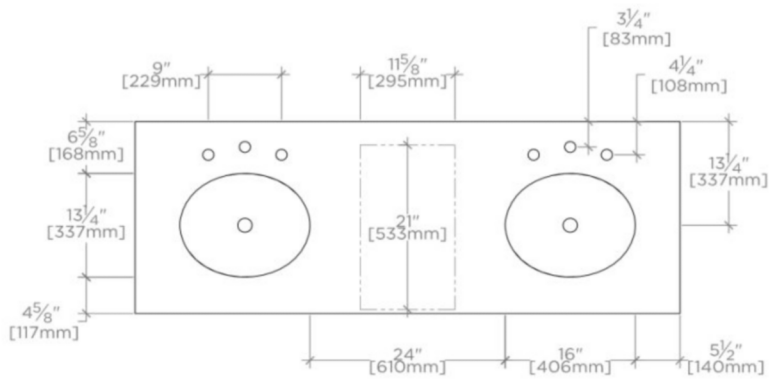

ALTA

ALVN06

Alta Double Floating Vanity 67" x 24 1/2" x 22 1/4" with Slab, 4" x 3/4" Backsplash, and Saxby Sinks

FILEDESCRIPTION

TECHNICAL DETAILS

ADA Compliance: No
Adjustable Levelers / Feet: N
Bowl Shape: Oval
Depth to Overflow: 4 1/2"
Drain Hole Depth: 1 3/4"
Drain Hole Diameter: 1 3/4"
Fittings Hole Depth: 1 1/4"
Fittings Hole Diameter: 1 3/8"
Overflow Opening: Yes
Primary Material: Wood
Rough-in Supply Height Recommended: 21"
Rough-in Waste Height Recommended: 19"
Sink Visibility: N

Includes Saxby sinks and choice of stocked stone tops in Carrara or Arabescato.

Install with or without backsplash (included)

WATERWORKS

ALTA

ALVN06

Alta Double Floating Vanity 67" x 24 1/2" x 22 1/4" with Slab, 4" x 3/4" Backsplash, and Saxby Sinks

TOP VIEW

SCALE: 1/2"=1'-0"

DETAIL A

NOT TO SCALE

FRONT VIEW

SCALE: 1/2"=1'-0"

SIDE VIEW

SCALE: 1/2"=1'-0"