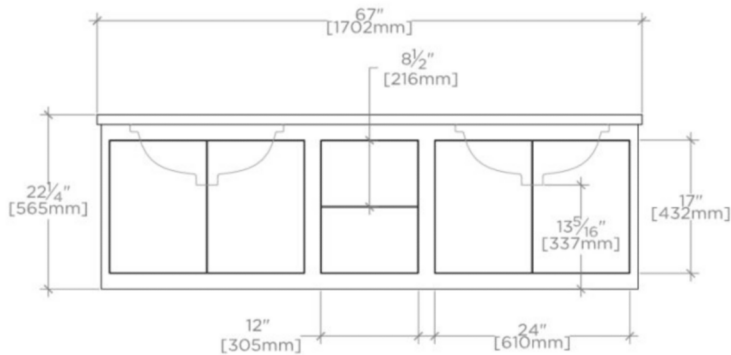

ALTA

ALVN06

Alta Double Floating Vanity 67" x 24 1/2" x 22 1/4" with Slab, 4" x 3/4" Backsplash, and Saxby Sinks

FILEDESCRIPTION

TECHNICAL DETAILS

ADA Compliance: No
Adjustable Levelers / Feet: N
Bowl Shape: Oval
Depth to Overflow: 4 1/2"
Drain Hole Depth: 1 3/4"
Drain Hole Diameter: 1 3/4"
Fittings Hole Depth: 1 1/4"
Fittings Hole Diameter: 1 3/8"
Overflow Opening: Yes
Primary Material: Wood
Rough-in Supply Height Recommended: 21"
Rough-in Waste Height Recommended: 19"
Sink Visibility: N

Includes Saxby sinks and choice of stocked stone tops in Carrara or Arabescato.

Install with or without backsplash (included)

WATERWORKS

ALTA

ALVN06

Alta Double Floating Vanity 67" x 24 1/2" x 22 1/4" with Slab, 4" x 3/4" Backsplash, and Saxby Sinks

TOP VIEW

SCALE: 1/2"=1'-0"

DETAIL A

NOT TO SCALE

FRONT VIEW

SCALE: 1/2"=1'-0"

SIDE VIEW

SCALE: 1/2"=1'-0"