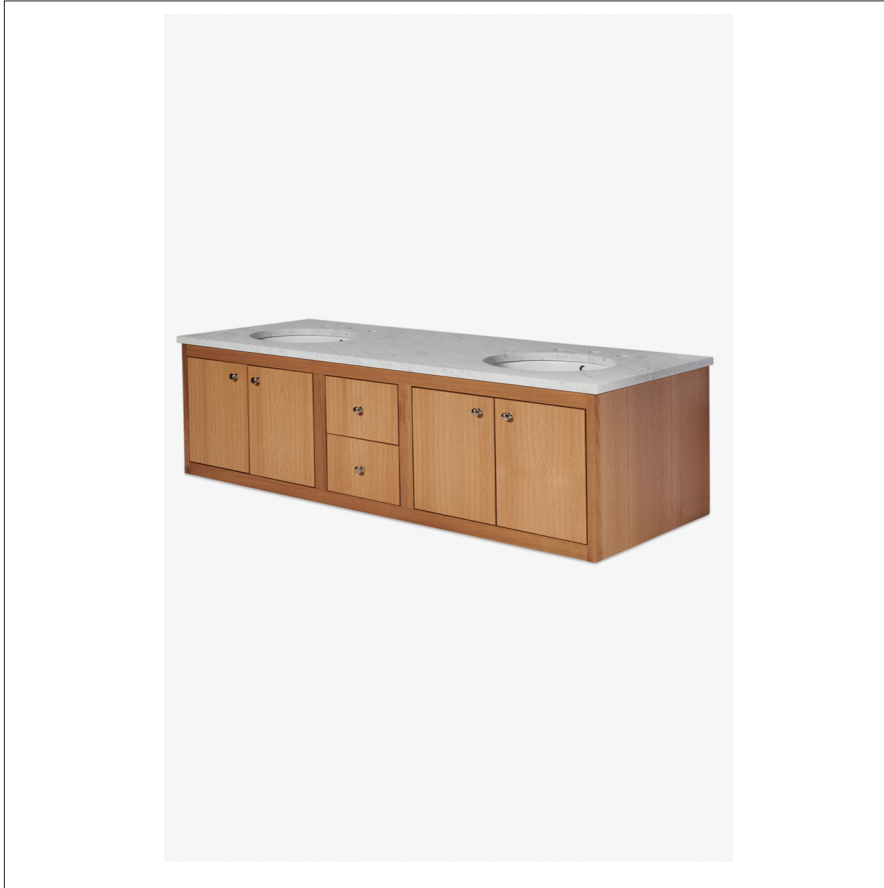

ALTA

ALVN06

Alta Double Floating Vanity 67" x 24 1/2" x 22 1/4" with Slab, 4" x 3/4" Backsplash, and Saxby Sinks

FILEDESCRIPTION

TECHNICAL DETAILS

ADA Compliance: No
Adjustable Levelers / Feet: N
Bowl Shape: Oval
Depth to Overflow: 4 1/2"
Drain Hole Depth: 1 3/4"
Drain Hole Diameter: 1 3/4"
Fittings Hole Depth: 1 1/4"
Fittings Hole Diameter: 1 3/8"
Overflow Opening: Yes
Primary Material: Wood
Rough-in Supply Height Recommended: 21"
Rough-in Waste Height Recommended: 19"
Sink Visibility: N

INSPIRATION

Modern & minimalist. Alta incorporates mid-century elements with notable architectural & industrial influences.

PRODUCT FEATURES

Floating Vanity with two drawers

Stocked in Clear Oak Finish

Hardware Sold Separately

Includes Saxby sinks and choice of stocked stone tops in Carrara or Arabescato.

Install with or without backsplash (included)

WATERWORKS

ALTA

ALVN06

Alta Double Floating Vanity 67" x 24 1/2" x 22 1/4" with Slab, 4" x 3/4" Backsplash, and Saxby Sinks