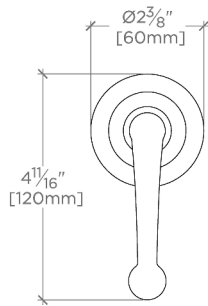

### TECHNICAL DETAILS

ADA Compliance: Yes  
 Depth/Width: 68 mm  
 Escutcheon Primary Material: Brass  
 Fittings Hole Diameter: 35 mm  
 Handle Turn Angle: Quarter Turn  
 Installation Type: Wall Mounted  
 Length: 60 mm  
 Primary Material: Brass  
 Suggested Application: Bath

### PRODUCT FEATURES

Metal Lever Handle

Used to control water flow to a single waterway outlet such as a shower head, handshower, or tub spout

Stocked in Nickel, Chrome, Unlacquered Brass, and Matte Nickel finishes

### PRODUCT (NOTES)

Product Requires Universal 3/4" Counter-Clockwise Open Volume Control Valve [GUV16], or Universal 3/4" Clockwise Open Volume Control Valve [GUV17]. Valve Sold Separately.

TOP VIEW SCALE: 3"=1'-0"

FRONT VIEW SCALE: 3"=1'-0"

SIDE VIEW SCALE: 3"=1'-0"