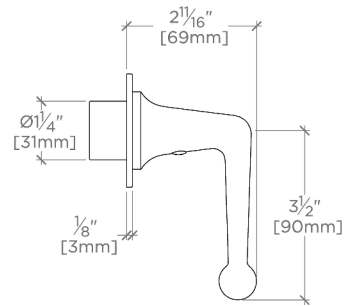

### TECHNICAL DETAILS

ADA Compliance: Yes  
 Depth/Width: 68 mm  
 Escutcheon Primary Material: Brass  
 Fittings Hole Diameter: 35 mm  
 Handle Turn Angle: Quarter Turn  
 Installation Type: Wall Mounted  
 Length: 60 mm  
 Primary Material: Brass  
 Suggested Application: Bath

### PRODUCT (NOTES)

Product Requires Universal 3/4" Counter-Clockwise Open Volume Control Valve [GUV16], or Universal 3/4" Clockwise Open Volume Control Valve [GUV17]. Valve Sold Separately.

TOP VIEW SCALE: 3"=1'-0"

FRONT VIEW SCALE: 3"=1'-0"

SIDE VIEW SCALE: 3"=1'-0"