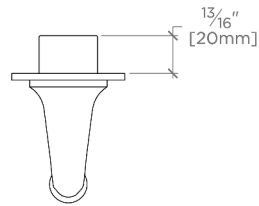

TOP VIEW SCALE: 3"=1'-0"