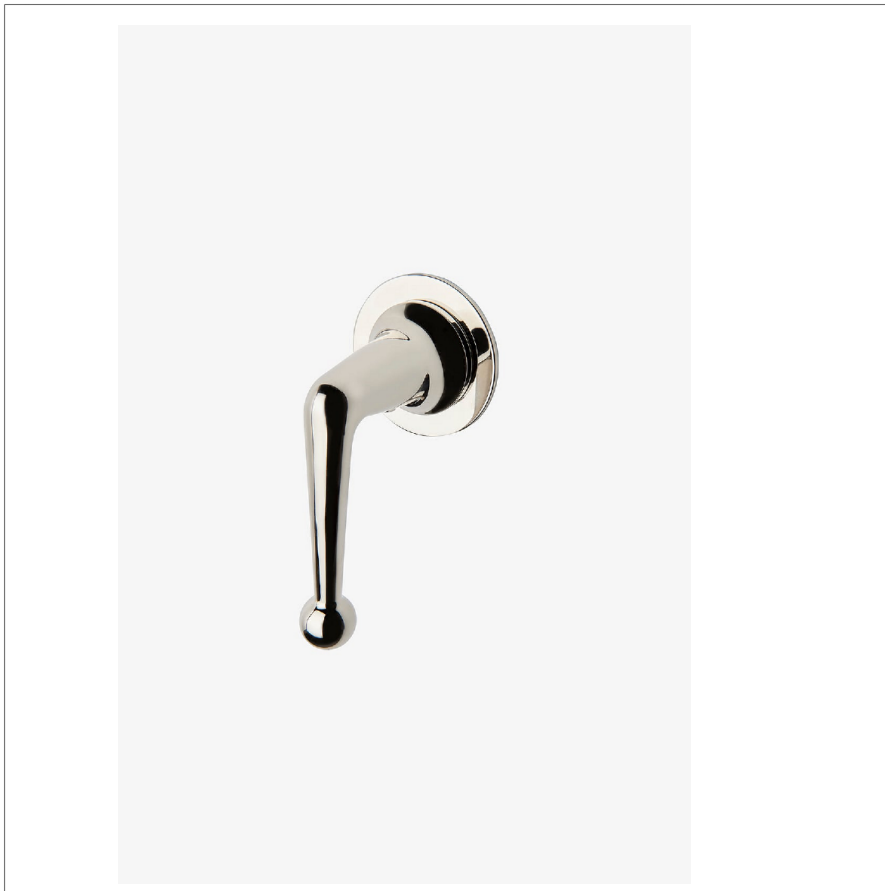

## Dash

DSVC10

Volume Control

SHOWN IN VOLUME CONTROL | DSVC10

### TECHNICAL DETAILS

ADA Compliance: Yes  
 Depth/Width: 68 mm  
 Escutcheon Primary Material: Brass  
 Fittings Hole Diameter: 35 mm  
 Handle Turn Angle: Quarter Turn  
 Installation Type: Wall Mounted  
 Length: 60 mm  
 Primary Material: Brass  
 Suggested Application: Bath

### INSPIRATION

An imaginative blend of art and function, Dash pays homage to design elements of the 1930s with pared-down shapes, softened curves and minimal details.

### PRODUCT FEATURES

Metal Lever Handle

Used to control water flow to a single waterway outlet such as a shower head, handshower, or tub spout

Stocked in Nickel, Chrome, Unlacquered Brass, and Matte Nickel finishes