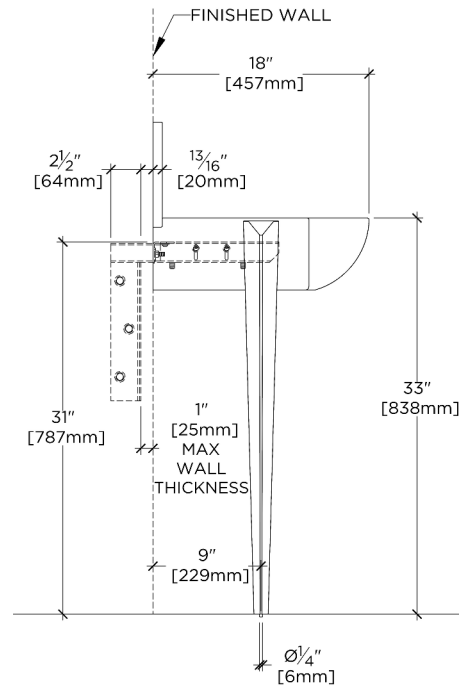

TECHNICAL DETAILS

Depth To Overflow: 68 mm
Drain Hole Depth: 48 mm
Drain Hole Diameter: 44 mm
Drain Style: Center Drain
Fittings Hole Diameter: 35 mm
Overflow Opening: Yes

INSPIRATION

The epitome of transitional elegance, Gio features cast bronze legs with an exclusive dark oxidized finish, and unique hand-sculpted texture. The design's nearly invisible attachment to the marble top creates the illusion of floating stone.

CERTIFICATIONS

PRODUCT (NOTES)

Gio

GIWS04

Gio Triangle two legs in Bronze with 36" Doria WALL Mounted Lavatory Sink with Backsplash

TOP VIEW

SCALE: 3/4"=1'-0"

REQUIRED MOUNTING HARDWARE (SOLD SEPARATELY)

STYLE: 106802

DESCRIPTION: UNIVERSAL PAIR (L/R) 14" STAINLESS STEEL ADJUSTABLE CONCEALED SUPPORT BRACKETS, WALL SUPPORT BRACKETS AND HARDWARE FOR WALL MOUNTED STONE SINK.

FRONT VIEW

SCALE: 3/4"=1'-0"

SIDE VIEW

SCALE: 3/4"=1'-0"