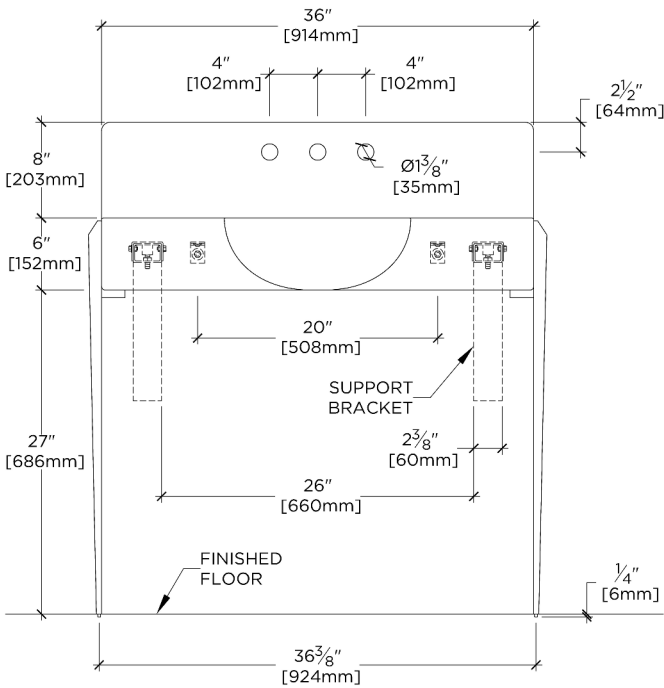

CERTIFICATIONS

PRODUCT (NOTES)

Gio

GIWS04

Gio Triangle two legs in Bronze with 36" Doria WALL Mounted Lavatory Sink with Backsplash

TOP VIEW

SCALE: 3/4"=1'-0"

REQUIRED MOUNTING HARDWARE (SOLD SEPARATELY)

STYLE: 106802

DESCRIPTION: UNIVERSAL PAIR (L/R) 14" STAINLESS STEEL ADJUSTABLE CONCEALED SUPPORT BRACKETS, WALL SUPPORT BRACKETS AND HARDWARE FOR WALL MOUNTED STONE SINK.

FRONT VIEW

SCALE: 3/4"=1'-0"

SIDE VIEW

SCALE: 3/4"=1'-0"