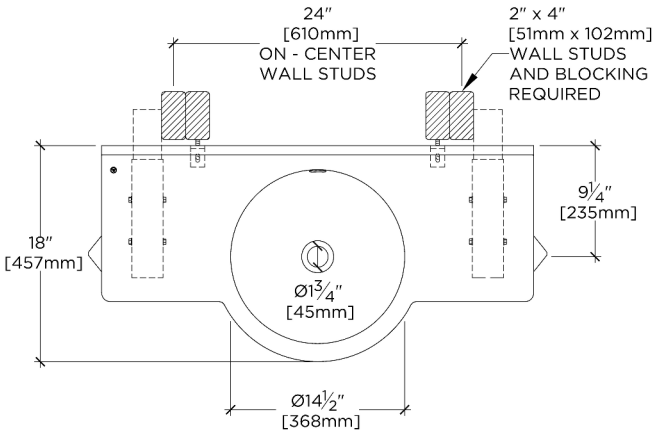

TECHNICAL DETAILS

Depth To Overflow: 68 mm
Drain Hole Depth: 48 mm
Drain Hole Diameter: 44 mm
Drain Style: Center Drain
Fittings Hole Diameter: 35 mm
Overflow Opening: Yes

INSPIRATION

The epitome of transitional elegance, Gio features cast bronze legs with an exclusive dark oxidized finish, and unique hand-sculpted texture. The design's nearly invisible attachment to the marble top creates the illusion of floating stone.

CERTIFICATIONS

PRODUCT (NOTES)

Gio

GIWS04

Gio Triangle two legs in Bronze with 36" Doria WALL Mounted Lavatory Sink with Backsplash

TOP VIEW

SCALE: 3/4"=1'-0"

REQUIRED MOUNTING HARDWARE (SOLD SEPARATELY)

STYLE: 106802

DESCRIPTION: UNIVERSAL PAIR (L/R) 14" STAINLESS STEEL ADJUSTABLE CONCEALED SUPPORT BRACKETS, WALL SUPPORT BRACKETS AND HARDWARE FOR WALL MOUNTED STONE SINK.

FRONT VIEW

SCALE: 3/4"=1'-0"

SIDE VIEW

SCALE: 3/4"=1'-0"