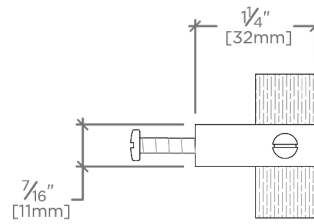

## Muir

MUHW02

Muir 1 1/2" Metal and Walnut Knob

TOP VIEW SCALE: 6"=1'-0"

FRONT VIEW SCALE: 6"=1'-0"

SIDE VIEW SCALE: 6"=1'-0"