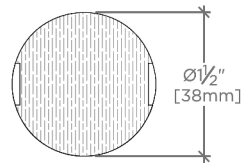

## Muir

MUHW02

Muir 1 1/2" Metal and Walnut Knob

TOP VIEW SCALE: 6"=1'-0"

FRONT VIEW SCALE: 6"=1'-0"

SIDE VIEW SCALE: 6"=1'-0"