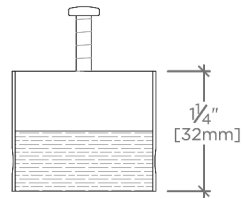

## Muir

MUHW02

Muir 1 1/2" Metal and Walnut Knob

TOP VIEW SCALE: 6"=1'-0"

FRONT VIEW SCALE: 6"=1'-0"

SIDE VIEW SCALE: 6"=1'-0"