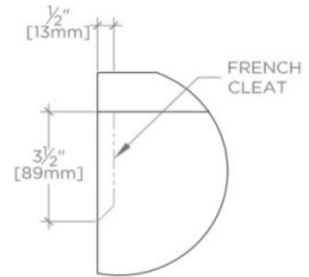

ALTA

ALVN06

Alta Double Floating Vanity 67" x 24 1/2" x 22 1/4" with Slab, 4" x 3/4" Backsplash, and Saxby Sinks

FILEDESCRIPTION

TECHNICAL DETAILS

ADA Compliance: No
Adjustable Levelers / Feet: N
Bowl Shape: Oval
Depth to Overflow: 114 mm
Drain Hole Depth: 44 mm
Drain Hole Diameter: 44 mm
Fittings Hole Depth: 32 mm
Fittings Hole Diameter: 35 mm
Overflow Opening: Yes
Primary Material: Wood
Rough-in Supply Height Recommended: 533 mm
Rough-in Waste Height Recommended: 483 mm
Sink Visibility: N

Includes Saxby sinks and choice of stocked stone tops in Carrara or Arabescato.

Install with or without backsplash (included)

WATERWORKS

ALTA

ALVN06

Alta Double Floating Vanity 67" x 24 1/2" x 22 1/4" with Slab, 4" x 3/4" Backsplash, and Saxby Sinks

TOP VIEW

SCALE: 1/2"=1'-0"

DETAIL A

NOT TO SCALE

FRONT VIEW

SCALE: 1/2"=1'-0"

SIDE VIEW

SCALE: 1/2"=1'-0"