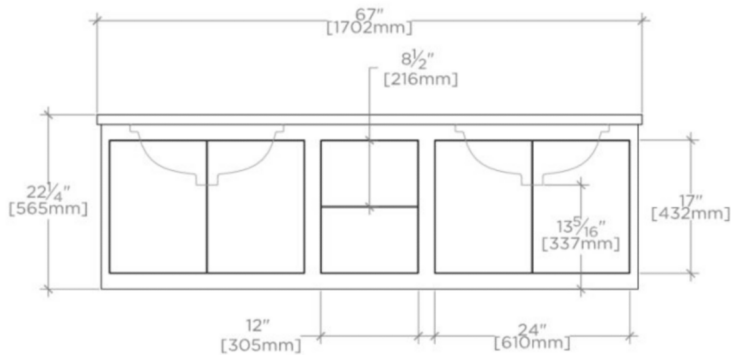

ALTA

ALVN06

Alta Double Floating Vanity 67" x 24 1/2" x 22 1/4" with Slab, 4" x 3/4" Backsplash, and Saxby Sinks

FILEDESCRIPTION

TECHNICAL DETAILS

ADA Compliance: No
Adjustable Levelers / Feet: N
Bowl Shape: Oval
Depth to Overflow: 114 mm
Drain Hole Depth: 44 mm
Drain Hole Diameter: 44 mm
Fittings Hole Depth: 32 mm
Fittings Hole Diameter: 35 mm
Overflow Opening: Yes
Primary Material: Wood
Rough-in Supply Height Recommended: 533 mm
Rough-in Waste Height Recommended: 483 mm
Sink Visibility: N

Includes Saxby sinks and choice of stocked stone tops in Carrara or Arabescato.

Install with or without backsplash (included)

WATERWORKS

ALTA

ALVN06

Alta Double Floating Vanity 67" x 24 1/2" x 22 1/4" with Slab, 4" x 3/4" Backsplash, and Saxby Sinks

TOP VIEW

SCALE: 1/2"=1'-0"

DETAIL A

NOT TO SCALE

FRONT VIEW

SCALE: 1/2"=1'-0"

SIDE VIEW

SCALE: 1/2"=1'-0"