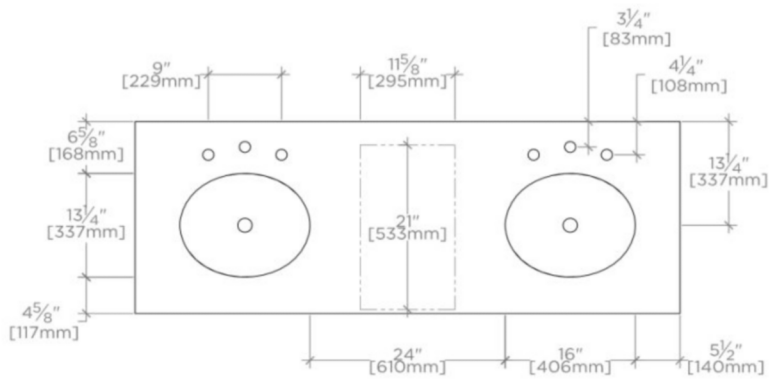

ALTA

ALVN06

Alta Double Floating Vanity 67" x 24 1/2" x 22 1/4" with Slab, 4" x 3/4" Backsplash, and Saxby Sinks

FILEDESCRIPTION

TECHNICAL DETAILS

ADA Compliance: No
Adjustable Levelers / Feet: N
Bowl Shape: Oval
Depth to Overflow: 114 mm
Drain Hole Depth: 44 mm
Drain Hole Diameter: 44 mm
Fittings Hole Depth: 32 mm
Fittings Hole Diameter: 35 mm
Overflow Opening: Yes
Primary Material: Wood
Rough-in Supply Height Recommended: 533 mm
Rough-in Waste Height Recommended: 483 mm
Sink Visibility: N

Includes Saxby sinks and choice of stocked stone tops in Carrara or Arabescato.

Install with or without backsplash (included)

WATERWORKS

ALTA

ALVN06

Alta Double Floating Vanity 67" x 24 1/2" x 22 1/4" with Slab, 4" x 3/4" Backsplash, and Saxby Sinks

TOP VIEW

SCALE: 1/2"=1'-0"

DETAIL A

NOT TO SCALE

FRONT VIEW

SCALE: 1/2"=1'-0"

SIDE VIEW

SCALE: 1/2"=1'-0"