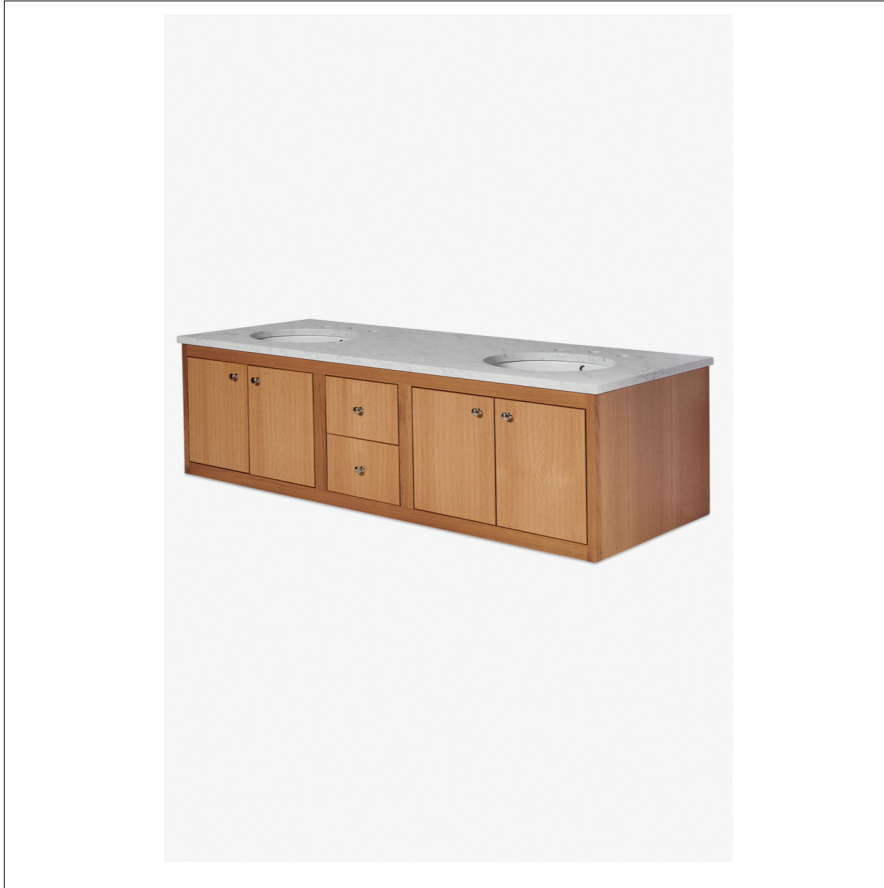

ALTA

ALVN06

Alta Double Floating Vanity 67" x 24 1/2" x 22 1/4" with Slab, 4" x 3/4" Backsplash, and Saxby Sinks

FILEDESCRIPTION

TECHNICAL DETAILS

ADA Compliance: No
Adjustable Levelers / Feet: N
Bowl Shape: Oval
Depth to Overflow: 114 mm
Drain Hole Depth: 44 mm
Drain Hole Diameter: 44 mm
Fittings Hole Depth: 32 mm
Fittings Hole Diameter: 35 mm
Overflow Opening: Yes
Primary Material: Wood
Rough-in Supply Height Recommended: 533 mm
Rough-in Waste Height Recommended: 483 mm
Sink Visibility: N

INSPIRATION

Modern & minimalist. Alta incorporates mid-century elements with notable architectural & industrial influences.

PRODUCT FEATURES

Floating Vanity with two drawers

Stocked in Clear Oak Finish

Hardware Sold Separately

Includes Saxby sinks and choice of stocked stone tops in Carrara or Arabescato.

Install with or without backsplash (included)

WATERWORKS

ALTA

ALVN06

Alta Double Floating Vanity 67" x 24 1/2" x 22 1/4" with Slab, 4" x 3/4" Backsplash, and Saxby Sinks