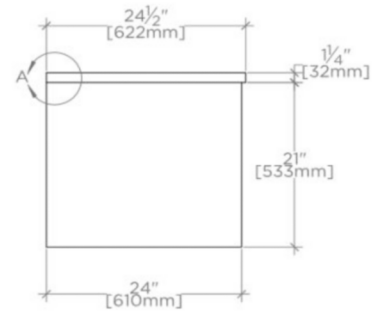

ALTA

ALVN06

Alta Double Floating Vanity 67" x 24 1/2" x 22 1/4" with Slab, 4" x 3/4" Backsplash, and Saxby Sinks

FILEDESCRIPTION

TECHNICAL DETAILS

ADA Compliance: No
Adjustable Levelers / Feet: N
Bowl Shape: Oval
Depth to Overflow: 114 mm
Drain Hole Depth: 44 mm
Drain Hole Diameter: 44 mm
Fittings Hole Depth: 32 mm
Fittings Hole Diameter: 35 mm
Overflow Opening: Yes
Primary Material: Wood
Rough-in Supply Height Recommended: 533 mm
Rough-in Waste Height Recommended: 483 mm
Sink Visibility: N

Includes Saxby sinks and choice of stocked stone tops in Carrara or Arabescato.

Install with or without backsplash (included)

WATERWORKS

ALTA

ALVN06

Alta Double Floating Vanity 67" x 24 1/2" x 22 1/4" with Slab, 4" x 3/4" Backsplash, and Saxby Sinks

TOP VIEW

SCALE: 1/2"=1'-0"

DETAIL A

NOT TO SCALE

FRONT VIEW

SCALE: 1/2"=1'-0"

SIDE VIEW

SCALE: 1/2"=1'-0"