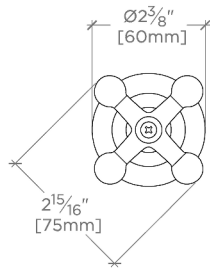

### TECHNICAL DETAILS

ADA Compliance: Yes  
Depth/Width: 68 mm  
Escutcheon Primary Material: Brass  
Fittings Hole Diameter: 35 mm  
Handle Turn Angle: Quarter Turn  
Installation Type: Wall Mounted  
Length: 75 mm  
Primary Material: Brass  
Suggested Application: Bath

### PRODUCT (NOTES)

Product Requires Universal 3/4" Counter-Clockwise Open Volume Control Valve [GUV16], or Universal 3/4" Clockwise Open Volume Control Valve [GUV17]. Valve Sold Separately.

TOP VIEW SCALE: 3"=1'-0"

FRONT VIEW SCALE: 3"=1'-0"

SIDE VIEW SCALE: 3"=1'-0"