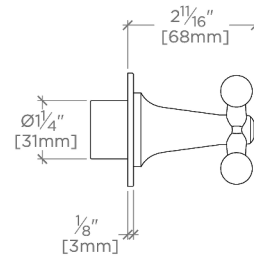

### TECHNICAL DETAILS

ADA Compliance: Yes  
Depth/Width: 68 mm  
Escutcheon Primary Material: Brass  
Fittings Hole Diameter: 35 mm  
Handle Turn Angle: Quarter Turn  
Installation Type: Wall Mounted  
Length: 75 mm  
Primary Material: Brass  
Suggested Application: Bath

### PRODUCT (NOTES)

Product Requires Universal 3/4" Counter-Clockwise Open Volume Control Valve [GUV16], or Universal 3/4" Clockwise Open Volume Control Valve [GUV17]. Valve Sold Separately.

TOP VIEW SCALE: 3"=1'-0"

FRONT VIEW SCALE: 3"=1'-0"

SIDE VIEW SCALE: 3"=1'-0"