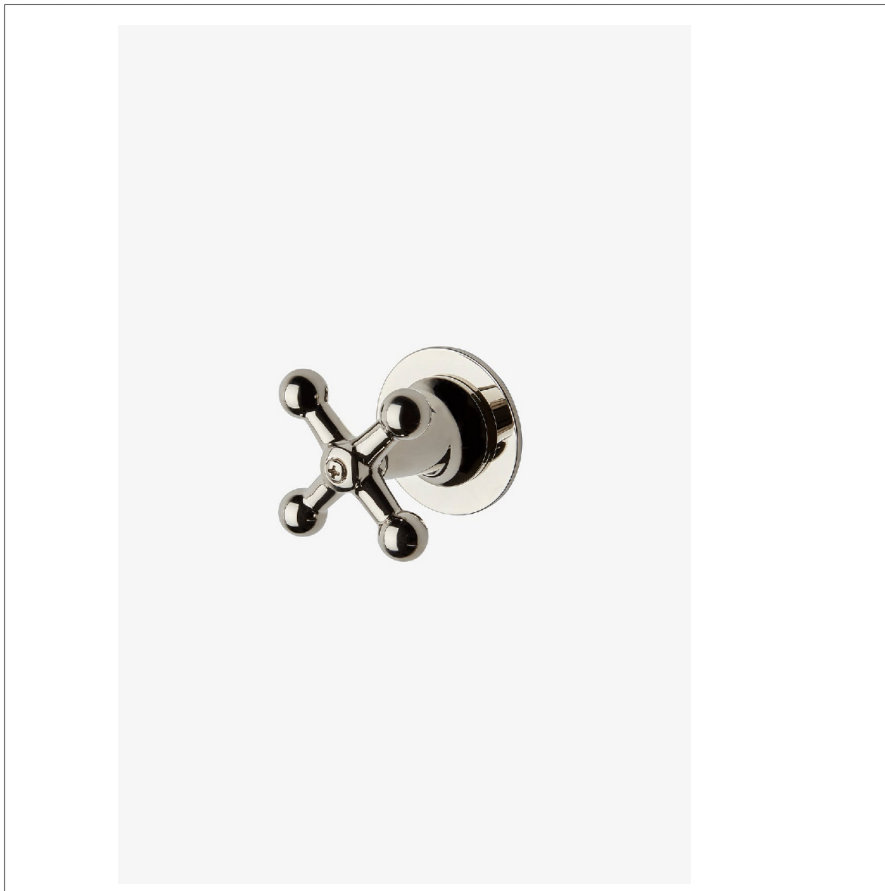

## Dash

Volume Control

DSVC01

SHOWN IN VOLUME CONTROL | DSVC01

### TECHNICAL DETAILS

ADA Compliance: Yes  
Depth/Width: 68 mm  
Escutcheon Primary Material: Brass  
Fittings Hole Diameter: 35 mm  
Handle Turn Angle: Quarter Turn  
Installation Type: Wall Mounted  
Length: 75 mm  
Primary Material: Brass  
Suggested Application: Bath

### INSPIRATION

An imaginative blend of art and function, Dash pays homage to design elements of the 1930s with pared-down shapes, softened curves and minimal details.

### PRODUCT FEATURES

Metal Cross Handle

Used to control water flow to a single waterway outlet such as a shower head, handshower, or tub spout

Stocked in Nickel, Chrome, Unlacquered Brass, and Matte Nickel finishes