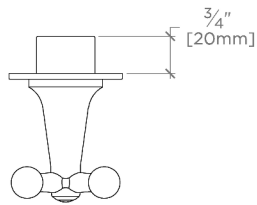

TOP VIEW SCALE: 3"=1'-0"