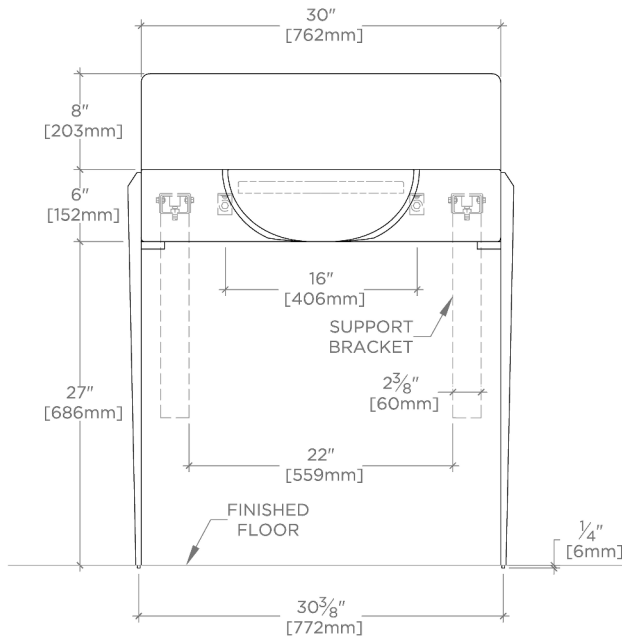

TECHNICAL DETAILS

Depth To Overflow: 68 mm
Drain Hole Depth: 48 mm
Drain Hole Diameter: 44 mm
Drain Style: Center Drain
Fittings Hole Diameter: 35 mm
Overflow Opening: Yes

INSPIRATION

The epitome of transitional elegance, Gio features cast bronze legs with an exclusive dark oxidized finish, and unique hand-sculpted texture. The design's nearly invisible attachment to the marble top creates the illusion of floating stone.

CERTIFICATIONS

PRODUCT (NOTES)

Gio

GIWS03

Gio Triangle two legs in Bronze with 30" Doria DECK
Mounted Lavatory Sink with Backsplash

TOP VIEW

SCALE: 3/4"=1'-0"

REQUIRED MOUNTING HARDWARE (SOLD SEPARATELY)

STYLE: 106801

DESCRIPTION: UNIVERSAL PAIR (L/R) 18" STAINLESS STEEL ADJUSTABLE CONCEALED SUPPORT BRACKETS, WALL SUPPORT BRACKETS AND HARDWARE FOR WALL MOUNTED STONE SINK.

FRONT VIEW

SCALE: 3/4"=1'-0"

SIDE VIEW

SCALE: 3/4"=1'-0"