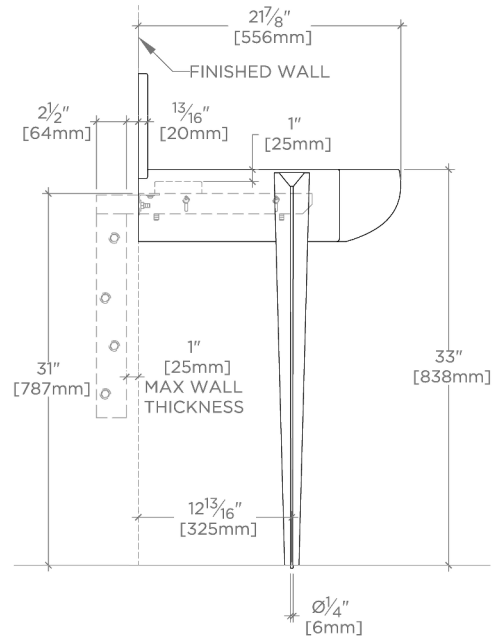

TECHNICAL DETAILS

Depth To Overflow: 68 mm
Drain Hole Depth: 48 mm
Drain Hole Diameter: 44 mm
Drain Style: Center Drain
Fittings Hole Diameter: 35 mm
Overflow Opening: Yes

INSPIRATION

The epitome of transitional elegance, Gio features cast bronze legs with an exclusive dark oxidized finish, and unique hand-sculpted texture. The design's nearly invisible attachment to the marble top creates the illusion of floating stone.

CERTIFICATIONS

PRODUCT (NOTES)

Gio

GIWS03

Gio Triangle two legs in Bronze with 30" Doria DECK
Mounted Lavatory Sink with Backsplash

TOP VIEW

SCALE: 3/4"=1'-0"

REQUIRED MOUNTING HARDWARE (SOLD SEPARATELY)

STYLE: 106801

DESCRIPTION: UNIVERSAL PAIR (L/R) 18" STAINLESS STEEL ADJUSTABLE CONCEALED SUPPORT BRACKETS, WALL SUPPORT BRACKETS AND HARDWARE FOR WALL MOUNTED STONE SINK.

FRONT VIEW

SCALE: 3/4"=1'-0"

SIDE VIEW

SCALE: 3/4"=1'-0"