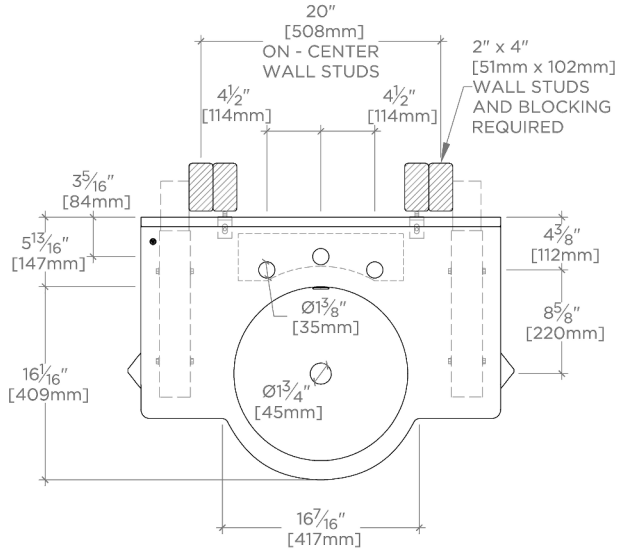

TECHNICAL DETAILS

Depth To Overflow: 68 mm
Drain Hole Depth: 48 mm
Drain Hole Diameter: 44 mm
Drain Style: Center Drain
Fittings Hole Diameter: 35 mm
Overflow Opening: Yes

INSPIRATION

The epitome of transitional elegance, Gio features cast bronze legs with an exclusive dark oxidized finish, and unique hand-sculpted texture. The design's nearly invisible attachment to the marble top creates the illusion of floating stone.

CERTIFICATIONS

PRODUCT (NOTES)

Gio

GIWS03

Gio Triangle two legs in Bronze with 30" Doria DECK
Mounted Lavatory Sink with Backsplash

TOP VIEW

SCALE: 3/4"=1'-0"

REQUIRED MOUNTING HARDWARE (SOLD SEPARATELY)

STYLE: 106801

DESCRIPTION: UNIVERSAL PAIR (L/R) 18" STAINLESS STEEL ADJUSTABLE CONCEALED SUPPORT BRACKETS, WALL SUPPORT BRACKETS AND HARDWARE FOR WALL MOUNTED STONE SINK.

FRONT VIEW

SCALE: 3/4"=1'-0"

SIDE VIEW

SCALE: 3/4"=1'-0"