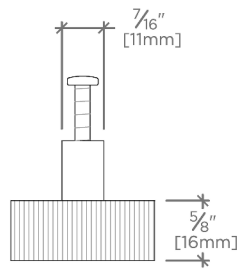

CERTIFICATIONS

PRODUCT (NOTES)

Muir

MUHW01

Muir 1 1/2" Metal and Walnut Inset Knob

TOP VIEW SCALE: 6"=1'-0"

FRONT VIEW SCALE: 6"=1'-0"

SIDE VIEW SCALE: 6"=1'-0"