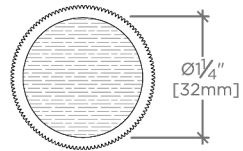

Muir

MUHW01

Muir 1 1/2" Metal and Walnut Inset Knob

SHOWN IN MUIR 1 1/2" METAL AND WALNUT INSET KNOB | MUHW01

TECHNICAL DETAILS

INSPIRATION

At home in mountains, by the sea, or in urban lofts, Muir pairs solid walnut with hand-finished brass to create a modern, casual effect recalling vintage artist-made furniture and jewelry.

CERTIFICATIONS

PRODUCT (NOTES)

Muir

MUHW01

Muir 1 1/2" Metal and Walnut Inset Knob

TOP VIEW SCALE: 6"=1'-0"

FRONT VIEW SCALE: 6"=1'-0"

SIDE VIEW SCALE: 6"=1'-0"