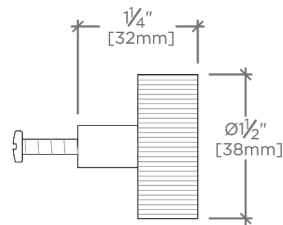

CERTIFICATIONS

PRODUCT (NOTES)

Muir

MUHW01

Muir 1 1/2" Metal and Walnut Inset Knob

TOP VIEW SCALE: 6"=1'-0"

FRONT VIEW SCALE: 6"=1'-0"

SIDE VIEW SCALE: 6"=1'-0"