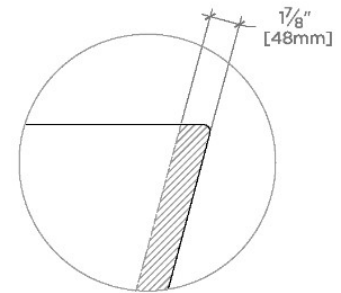

ALATRI

AIBT68

Alatri 67" x 32" x 24" Freestanding Oval Bathtub With Overflow

SHOWN IN ALATRI 67" X 32" X 24" FREESTANDING OVAL BATHTUB WITH OVERFLOW | AIBT68

TECHNICAL DETAILS

Adjustable Levelers Feet: N
 Bathing Type: Bathing and Soaking
 Bathing Well Sitting Angle: 105 degree_angle
 Depth To Overflow: 16 3/16"
 Drain Hole Depth: 1 15/16"
 Drain Hole Diameter: 2 3/16"
 Drilling Option: None
 Installation Type: Freestanding
 Overflow Hole Diameter: 2 3/4"
 Overflow Opening: Yes
 Primary Material: stone
 Single Or Double Ended: Double Ended
 Suggested Application: Bath

CERTIFICATIONS

PRODUCT (NOTES)

WATERWORKS

ALATRI

AIBT68

Alatri 67" x 32" x 24" Freestanding Oval Bathtub With Overflow

REQUIRED DRAIN UNWO30

TOP VIEW

SCALE: 1/2"=1'-0"

DETAIL VIEW A

SCALE: 1/2"=1'-0"

SIDE VIEW

SCALE: 1/2"=1'-0"

END VIEW

SCALE: 1/2"=1'-0"