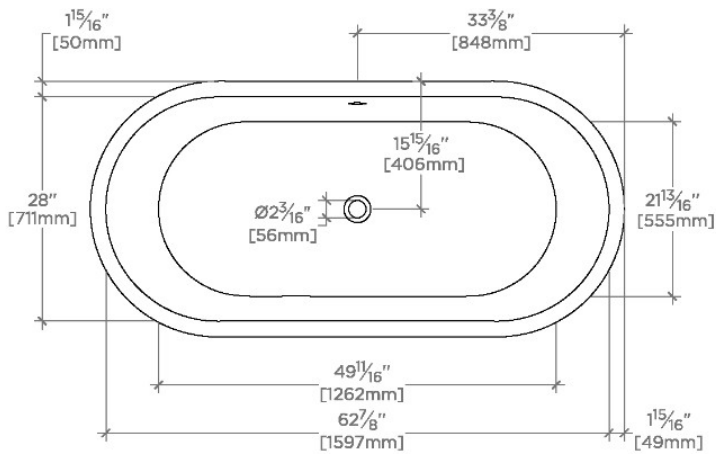

ALATRI

AIBT68

Alatri 67" x 32" x 24" Freestanding Oval Bathtub With Overflow

SHOWN IN ALATRI 67" X 32" X 24" FREESTANDING OVAL BATHTUB WITH OVERFLOW | AIBT68

TECHNICAL DETAILS

Adjustable Levelers Feet: N
 Bathing Type: Bathing and Soaking
 Bathing Well Sitting Angle: 105 degree_angle
 Depth To Overflow: 16 3/16"
 Drain Hole Depth: 1 15/16"
 Drain Hole Diameter: 2 3/16"
 Drilling Option: None
 Installation Type: Freestanding
 Overflow Hole Diameter: 2 3/4"
 Overflow Opening: Yes
 Primary Material: stone
 Single Or Double Ended: Double Ended
 Suggested Application: Bath

CERTIFICATIONS

PRODUCT (NOTES)

WATERWORKS

ALATRI

AIBT68

Alatri 67" x 32" x 24" Freestanding Oval Bathtub With Overflow

REQUIRED DRAIN UNWO30

TOP VIEW

SCALE: 1/2"=1'-0"

DETAIL VIEW A

SCALE: 1/2"=1'-0"

SIDE VIEW

SCALE: 1/2"=1'-0"

END VIEW

SCALE: 1/2"=1'-0"