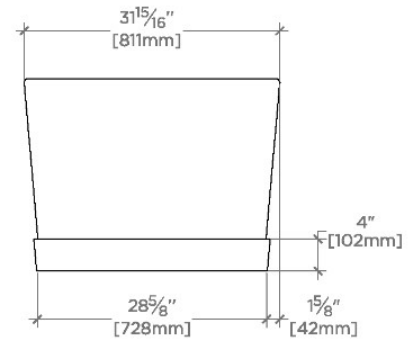

CERTIFICATIONS

PRODUCT (NOTES)

WATERWORKS

ALATRI

AIBT68

Alatri 67" x 32" x 24" Freestanding Oval Bathtub With Overflow

REQUIRED DRAIN UNWO30

TOP VIEW

SCALE: 1/2"=1'-0"

DETAIL VIEW A

SCALE: 1/2"=1'-0"

SIDE VIEW

SCALE: 1/2"=1'-0"

END VIEW

SCALE: 1/2"=1'-0"