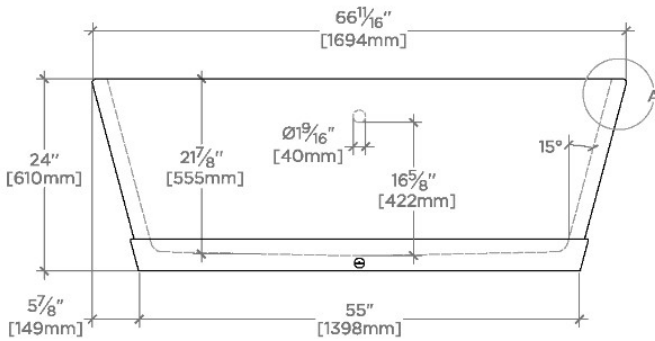

ALATRI

AIBT68

Alatri 67" x 32" x 24" Freestanding Oval Bathtub With Overflow

SHOWN IN ALATRI 67" X 32" X 24" FREESTANDING OVAL BATHTUB WITH OVERFLOW | AIBT68

TECHNICAL DETAILS

Adjustable Levelers Feet: N
 Bathing Type: Bathing and Soaking
 Bathing Well Sitting Angle: 105 degree_angle
 Depth To Overflow: 16 3/16"
 Drain Hole Depth: 1 15/16"
 Drain Hole Diameter: 2 3/16"
 Drilling Option: None
 Installation Type: Freestanding
 Overflow Hole Diameter: 2 3/4"
 Overflow Opening: Yes
 Primary Material: stone
 Single Or Double Ended: Double Ended
 Suggested Application: Bath

CERTIFICATIONS

PRODUCT (NOTES)

WATERWORKS

ALATRI

AIBT68

Alatri 67" x 32" x 24" Freestanding Oval Bathtub With Overflow

REQUIRED DRAIN UNWO30

TOP VIEW

SCALE: 1/2"=1'-0"

DETAIL VIEW A

SCALE: 1/2"=1'-0"

SIDE VIEW

SCALE: 1/2"=1'-0"

END VIEW

SCALE: 1/2"=1'-0"