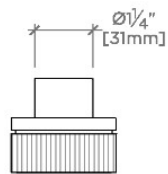

Requires rough valve, sold separately: GUV18/ GUV19 (1/2") or GUV16 /GUV17 (3/4")

CERTIFICATIONS

PRODUCT (NOTES)

Bond

BVC14D

Bond Union Series Volume Control with Enamel Guilloche Lines Knob Handle

TOP VIEW SCALE: 3"=1'-0"

FRONT VIEW SCALE: 3"=1'-0"

SIDE VIEW SCALE: 3"=1'-0"