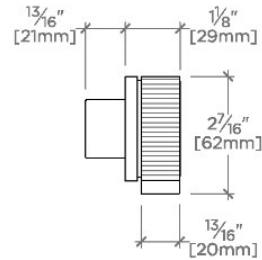

Bond

BVC14D

Bond Union Series Volume Control with Enamel Guilloche Lines Knob Handle

SHOWN IN BOND UNION SERIES VOLUME CONTROL WITH ENAMEL GUILLOCHE LINES KNOB HANDLE | BVC14D

TECHNICAL DETAILS

ADA Compliance: Yes
Fittings Hole Diameter: 35 mm
Handle Turn Angle: Quarter Turn
Number Of Holes: One Hole
Primary Material: Brass

PRODUCT FEATURES

Knob Handle

Used to control water flow to a single waterway outlet such as a showerhead, handshower, or tub spout

Features Guilloche Lines combined with Enamel Knob Handle

Stocked in Nickel and Brass

Requires rough valve, sold separately: GUV18/ GUV19 (1/2") or GUV16 /GUV17 (3/4")

CERTIFICATIONS

PRODUCT (NOTES)

Bond

BVC14D

Bond Union Series Volume Control with Enamel Guilloche Lines Knob Handle

TOP VIEW SCALE: 3"=1'-0"

FRONT VIEW SCALE: 3"=1'-0"

SIDE VIEW SCALE: 3"=1'-0"