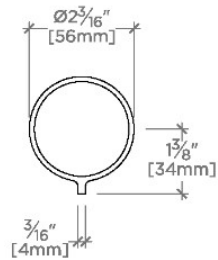

Bond

BVC14D

Bond Union Series Volume Control with Enamel Guilloche Lines Knob Handle

SHOWN IN BOND UNION SERIES VOLUME CONTROL WITH ENAMEL GUILLOCHE LINES KNOB HANDLE | BVC14D

TECHNICAL DETAILS

ADA Compliance: Yes
Fittings Hole Diameter: 35 mm
Handle Turn Angle: Quarter Turn
Number Of Holes: One Hole
Primary Material: Brass

PRODUCT FEATURES

Knob Handle

Used to control water flow to a single waterway outlet such as a showerhead, handshower, or tub spout

Features Guilloche Lines combined with Enamel Knob Handle

Stocked in Nickel and Brass

Requires rough valve, sold separately: GUV18/ GUV19 (1/2") or GUV16 /GUV17 (3/4")

CERTIFICATIONS

PRODUCT (NOTES)

Bond

BVC14D

Bond Union Series Volume Control with Enamel Guilloche Lines Knob Handle

TOP VIEW SCALE: 3"=1'-0"

FRONT VIEW SCALE: 3"=1'-0"

SIDE VIEW SCALE: 3"=1'-0"