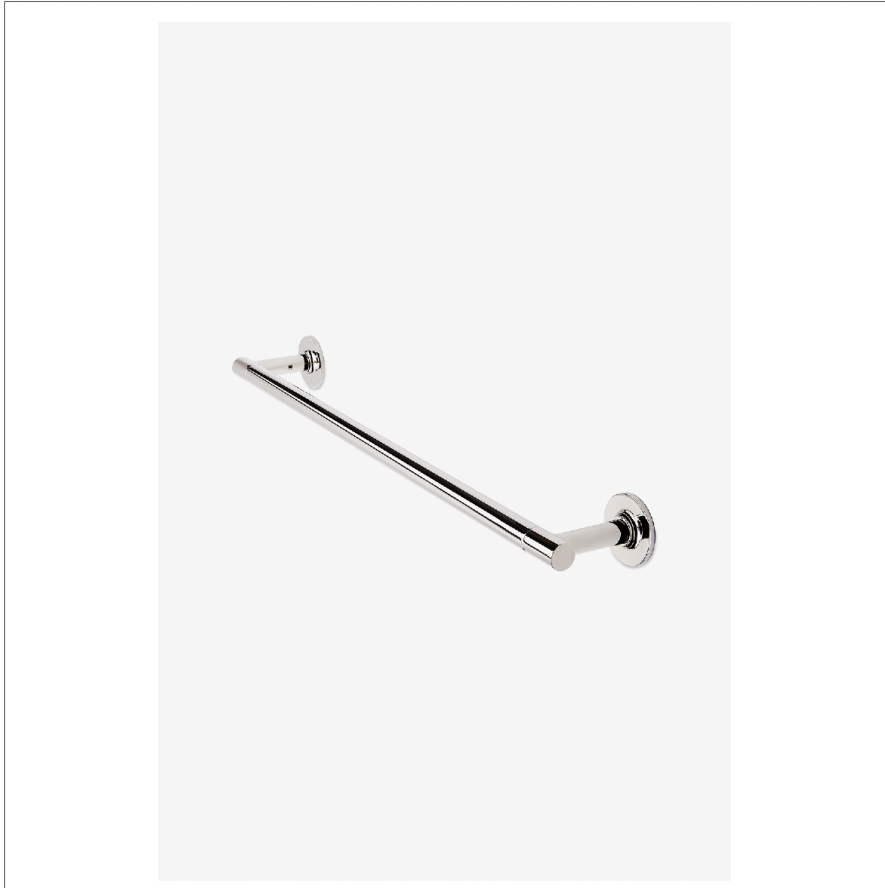

## BOND

BTB018

Bond 18" Towel Bar

SHOWN IN BOND 18" TOWEL BAR | BTB018

### TECHNICAL DETAILS

Primary Material: Brass

### PRODUCT FEATURES

All mounting hardware included

Solid brass construction

Stocked in Chrome, Nickel, Brass and Dark Nickel

Bar cannot be field cut

## BOND

BTB018

Bond 18" Towel Bar

TOP VIEW

SCALE: 3"=1'-0"

FRONT VIEW

SCALE: 3"=1'-0"

SIDE VIEW