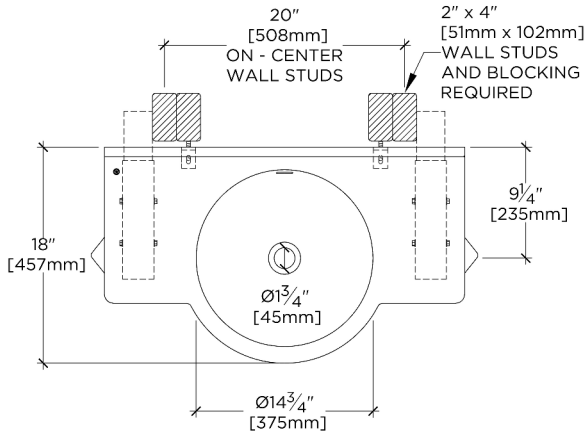

TECHNICAL DETAILS

Depth To Overflow: 68 mm
Drain Hole Depth: 48 mm
Drain Hole Diameter: 44 mm
Drain Style: Center Drain
Fittings Hole Diameter: 35 mm
Overflow Opening: Yes

INSPIRATION

The epitome of transitional elegance, Gio features cast bronze legs with an exclusive dark oxidized finish, and unique hand-sculpted texture. The design's nearly invisible attachment to the marble top creates the illusion of floating stone.

CERTIFICATIONS

PRODUCT (NOTES)

Gio

GIWS02

Gio Triangle two legs in Bronze with 30" Doria WALL Mounted Lavatory Sink with Backsplash

TOP VIEW

SCALE: 3/4"=1'-0"

REQUIRED MOUNTING HARDWARE (SOLD SEPARATELY)

STYLE: 106802

DESCRIPTION: UNIVERSAL PAIR (L/R) 14" STAINLESS STEEL ADJUSTABLE CONCEALED SUPPORT BRACKETS, WALL SUPPORT BRACKETS AND HARDWARE FOR WALL MOUNTED STONE SINK.

FRONT VIEW

SCALE: 3/4"=1'-0"

SIDE VIEW

SCALE: 3/4"=1'-0"