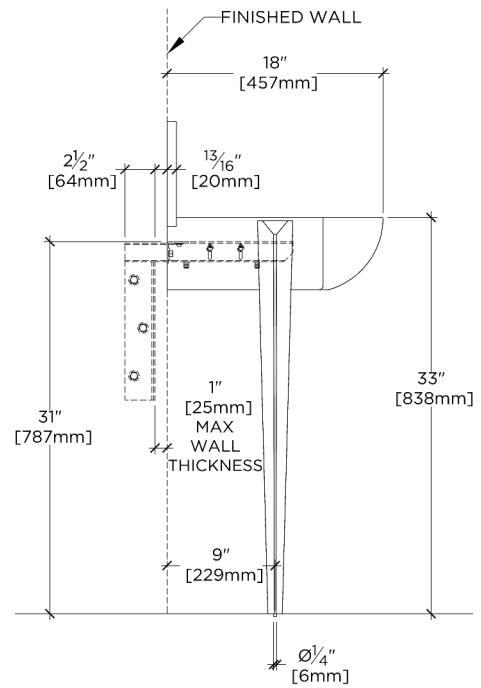

TECHNICAL DETAILS

Depth To Overflow: 68 mm
Drain Hole Depth: 48 mm
Drain Hole Diameter: 44 mm
Drain Style: Center Drain
Fittings Hole Diameter: 35 mm
Overflow Opening: Yes

INSPIRATION

The epitome of transitional elegance, Gio features cast bronze legs with an exclusive dark oxidized finish, and unique hand-sculpted texture. The design's nearly invisible attachment to the marble top creates the illusion of floating stone.

CERTIFICATIONS

PRODUCT (NOTES)

Gio

GIWS02

Gio Triangle two legs in Bronze with 30" Doria WALL Mounted Lavatory Sink with Backsplash

TOP VIEW

SCALE: 3/4"=1'-0"

REQUIRED MOUNTING HARDWARE (SOLD SEPARATELY)

STYLE: 106802

DESCRIPTION: UNIVERSAL PAIR (L/R) 14" STAINLESS STEEL ADJUSTABLE CONCEALED SUPPORT BRACKETS, WALL SUPPORT BRACKETS AND HARDWARE FOR WALL MOUNTED STONE SINK.

FRONT VIEW

SCALE: 3/4"=1'-0"

SIDE VIEW

SCALE: 3/4"=1'-0"