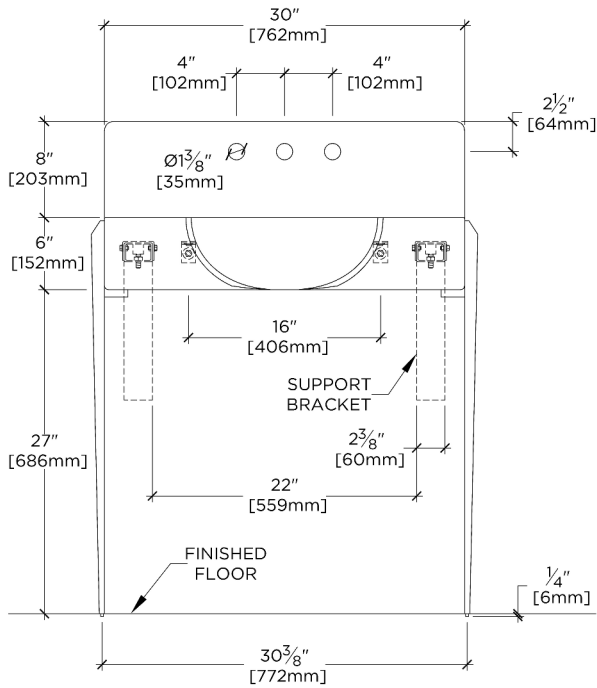

TECHNICAL DETAILS

Depth To Overflow: 68 mm
Drain Hole Depth: 48 mm
Drain Hole Diameter: 44 mm
Drain Style: Center Drain
Fittings Hole Diameter: 35 mm
Overflow Opening: Yes

INSPIRATION

The epitome of transitional elegance, Gio features cast bronze legs with an exclusive dark oxidized finish, and unique hand-sculpted texture. The design's nearly invisible attachment to the marble top creates the illusion of floating stone.

CERTIFICATIONS

PRODUCT (NOTES)

Gio

GIWS02

Gio Triangle two legs in Bronze with 30" Doria WALL Mounted Lavatory Sink with Backsplash

TOP VIEW

SCALE: 3/4"=1'-0"

REQUIRED MOUNTING HARDWARE (SOLD SEPARATELY)

STYLE: 106802

DESCRIPTION: UNIVERSAL PAIR (L/R) 14" STAINLESS STEEL ADJUSTABLE CONCEALED SUPPORT BRACKETS, WALL SUPPORT BRACKETS AND HARDWARE FOR WALL MOUNTED STONE SINK.

FRONT VIEW

SCALE: 3/4"=1'-0"

SIDE VIEW

SCALE: 3/4"=1'-0"