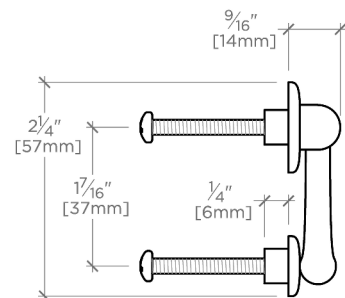

### TECHNICAL DETAILS

Height: 57 mm  
Length: 176 mm  
Primary Material: Brass

## Portsmouth

PHHW06

Portsmouth 6" Pull

TOP VIEW

SCALE: 6"=1'-0"

FRONT VIEW

SCALE: 6"=1'-0"

SIDE VIEW

SCALE: 6"=1'-0"