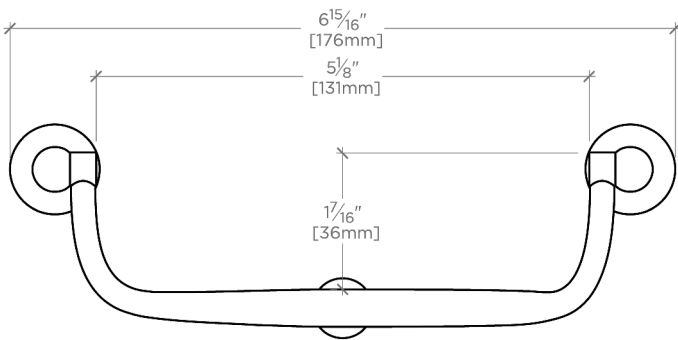

### TECHNICAL DETAILS

Height: 57 mm  
Length: 176 mm  
Primary Material: Brass

## Portsmouth

PHHW06

Portsmouth 6" Pull

TOP VIEW

SCALE: 6"=1'-0"

FRONT VIEW

SCALE: 6"=1'-0"

SIDE VIEW

SCALE: 6"=1'-0"