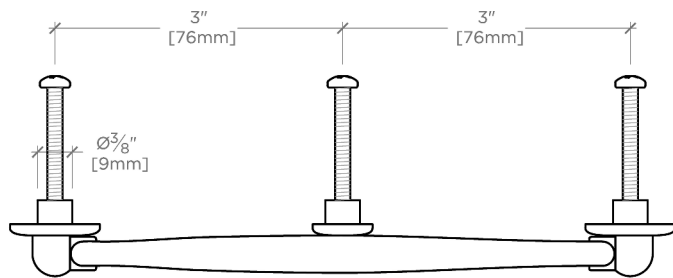

### TECHNICAL DETAILS

Height: 57 mm  
Length: 176 mm  
Primary Material: Brass

## Portsmouth

PHHW06

Portsmouth 6" Pull

TOP VIEW

SCALE: 6"=1'-0"

FRONT VIEW

SCALE: 6"=1'-0"

SIDE VIEW

SCALE: 6"=1'-0"