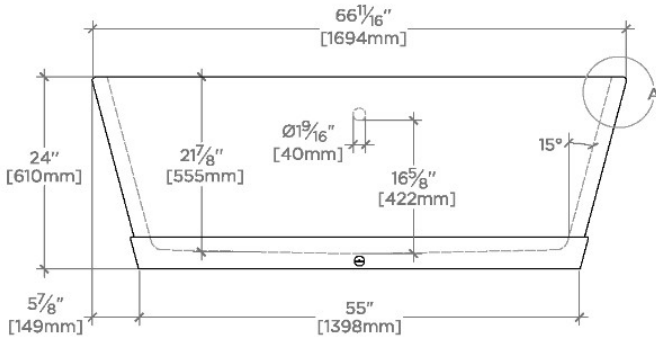

Alatri

AIBT68

Alatri 67" x 32" x 24" Freestanding Oval Bathtub With Overflow

SHOWN IN ALATRI 67" X 32" X 24" FREESTANDING OVAL BATHTUB WITH OVERFLOW | AIBT68

TECHNICAL DETAILS

Adjustable Levelers Feet: N
 Bathing Type: Bathing and Soaking
 Bathing Well Sitting Angle: 105 degree_angle
 Depth To Overflow: 411 mm
 Drain Hole Depth: 49 mm
 Drain Hole Diameter: 56 mm
 Drilling Option: None
 Installation Type: Freestanding
 Overflow Hole Diameter: 70 mm
 Overflow Opening: Yes
 Primary Material: stone
 Single Or Double Ended: Double Ended
 Suggested Application: Bath

CERTIFICATIONS

PRODUCT (NOTES)

WATERWORKS

Alatri

AIBT68

Alatri 67" x 32" x 24" Freestanding Oval Bathtub With Overflow

REQUIRED DRAIN UNWO30

TOP VIEW

SCALE: 1/2"=1'-0"

DETAIL VIEW A

SCALE: 1/2"=1'-0"

SIDE VIEW

SCALE: 1/2"=1'-0"

END VIEW

SCALE: 1/2"=1'-0"