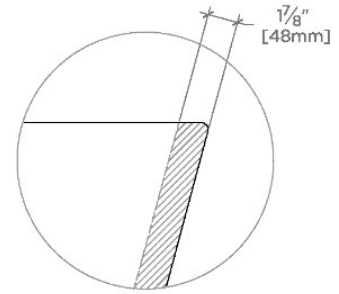

Alatri

AIBT68

Alatri 67" x 32" x 24" Freestanding Oval Bathtub With Overflow

SHOWN IN ALATRI 67" X 32" X 24" FREESTANDING OVAL BATHTUB WITH OVERFLOW | AIBT68

TECHNICAL DETAILS

Adjustable Levelers Feet: N
 Bathing Type: Bathing and Soaking
 Bathing Well Sitting Angle: 105 degree_angle
 Depth To Overflow: 411 mm
 Drain Hole Depth: 49 mm
 Drain Hole Diameter: 56 mm
 Drilling Option: None
 Installation Type: Freestanding
 Overflow Hole Diameter: 70 mm
 Overflow Opening: Yes
 Primary Material: stone
 Single Or Double Ended: Double Ended
 Suggested Application: Bath

CERTIFICATIONS

PRODUCT (NOTES)

WATERWORKS

Alatri

AIBT68

Alatri 67" x 32" x 24" Freestanding Oval Bathtub With Overflow

REQUIRED DRAIN UNWO30

TOP VIEW

SCALE: 1/2"=1'-0"

DETAIL VIEW A

SCALE: 1/2"=1'-0"

SIDE VIEW

SCALE: 1/2"=1'-0"

END VIEW

SCALE: 1/2"=1'-0"