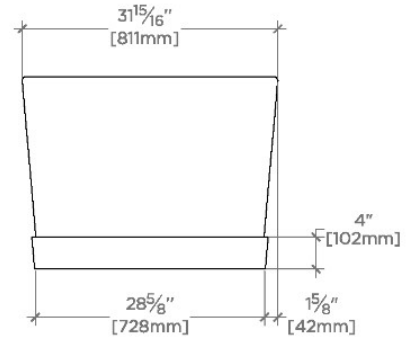

Alatri

AIBT68

Alatri 67" x 32" x 24" Freestanding Oval Bathtub With Overflow

SHOWN IN ALATRI 67" X 32" X 24" FREESTANDING OVAL BATHTUB WITH OVERFLOW | AIBT68

TECHNICAL DETAILS

Adjustable Levelers Feet: N
 Bathing Type: Bathing and Soaking
 Bathing Well Sitting Angle: 105 degree_angle
 Depth To Overflow: 411 mm
 Drain Hole Depth: 49 mm
 Drain Hole Diameter: 56 mm
 Drilling Option: None
 Installation Type: Freestanding
 Overflow Hole Diameter: 70 mm
 Overflow Opening: Yes
 Primary Material: stone
 Single Or Double Ended: Double Ended
 Suggested Application: Bath

CERTIFICATIONS

PRODUCT (NOTES)

WATERWORKS

Alatri

AIBT68

Alatri 67" x 32" x 24" Freestanding Oval Bathtub With Overflow

REQUIRED DRAIN UNWO30

TOP VIEW

SCALE: 1/2"=1'-0"

DETAIL VIEW A

SCALE: 1/2"=1'-0"

SIDE VIEW

SCALE: 1/2"=1'-0"

END VIEW

SCALE: 1/2"=1'-0"