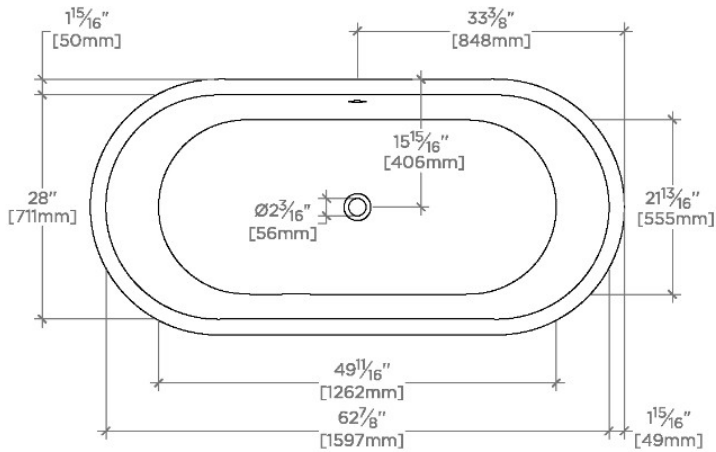

Alatri

AIBT68

Alatri 67" x 32" x 24" Freestanding Oval Bathtub With Overflow

SHOWN IN ALATRI 67" X 32" X 24" FREESTANDING OVAL BATHTUB WITH OVERFLOW | AIBT68

TECHNICAL DETAILS

Adjustable Levelers Feet: N
 Bathing Type: Bathing and Soaking
 Bathing Well Sitting Angle: 105 degree_angle
 Depth To Overflow: 411 mm
 Drain Hole Depth: 49 mm
 Drain Hole Diameter: 56 mm
 Drilling Option: None
 Installation Type: Freestanding
 Overflow Hole Diameter: 70 mm
 Overflow Opening: Yes
 Primary Material: stone
 Single Or Double Ended: Double Ended
 Suggested Application: Bath

CERTIFICATIONS

PRODUCT (NOTES)

WATERWORKS

Alatri

AIBT68

Alatri 67" x 32" x 24" Freestanding Oval Bathtub With Overflow

REQUIRED DRAIN UNWO30

TOP VIEW

SCALE: 1/2"=1'-0"

DETAIL VIEW A

SCALE: 1/2"=1'-0"

SIDE VIEW

SCALE: 1/2"=1'-0"

END VIEW

SCALE: 1/2"=1'-0"