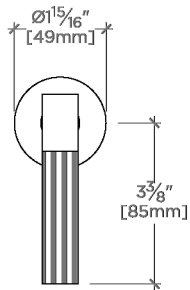

Bond

BVC12E

Bond Union Series Volume Control with Guilloche Pinstripe Lever Handle

SHOWN IN BOND UNION SERIES VOLUME CONTROL WITH GUILLOCHE PINSTRIPE LEVER HANDLE | BVC12E

TECHNICAL DETAILS

ADA Compliance: Yes
 Fittings Hole Diameter: 35 mm
 Handle Turn Angle: Quarter Turn
 Number Of Holes: One Hole
 Primary Material: Brass

CODES & STANDARDS

ASME A112.18.1/CSA B125.1, State of MA

PRODUCT FEATURES

Lever Handle

Used to control water flow to a single waterway outlet such as a showerhead, handshower, or tub spout

Stocked in Nickel and Brass

Requires rough valve, sold separately: GUV18/ GUV19 (1/2") or GUV16 /GUV17 (3/4")

CERTIFICATIONS

PRODUCT (NOTES)

Bond

BVC12E

Bond Union Series Volume Control with Guilloche Pinstripe
Lever Handle

TOP VIEW SCALE: 3"=1'-0"

FRONT VIEW SCALE: 3"=1'-0"

SIDE VIEW SCALE: 3"=1'-0"