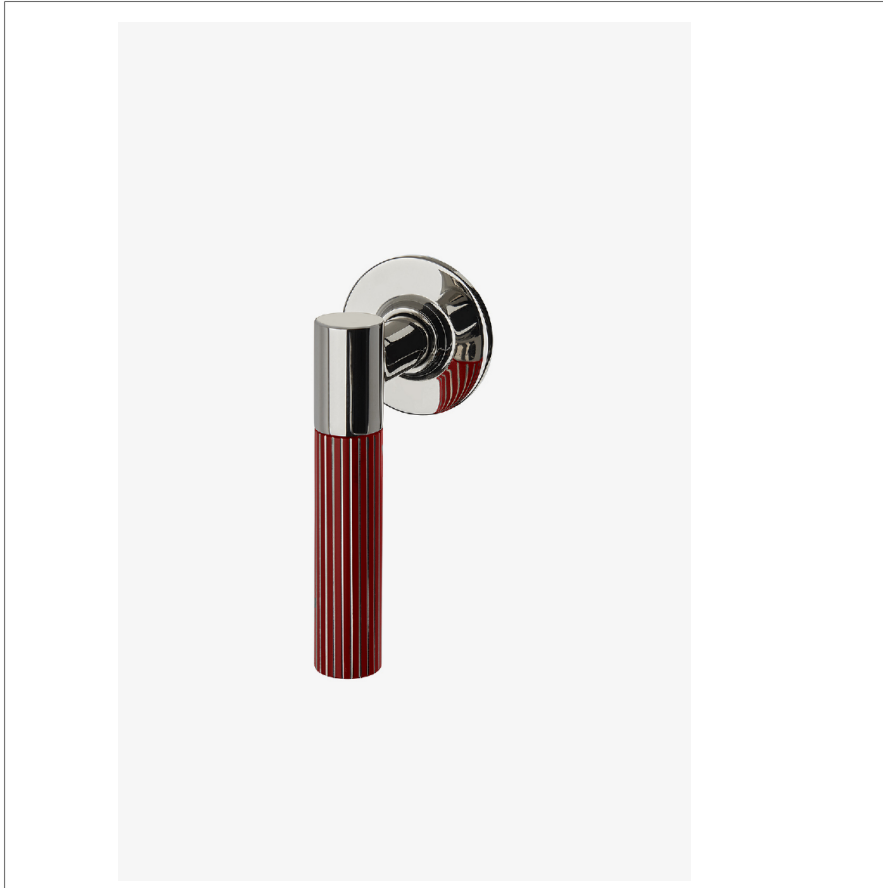

Bond

BVC12E

Bond Union Series Volume Control with Guilloche Pinstripe Lever Handle

SHOWN IN BOND UNION SERIES VOLUME CONTROL WITH GUILLOCHE PINSTRIPE LEVER HANDLE | BVC12E

TECHNICAL DETAILS

ADA Compliance: Yes
 Fittings Hole Diameter: 35 mm
 Handle Turn Angle: Quarter Turn
 Number Of Holes: One Hole
 Primary Material: Brass

INSPIRATION

Bond draws inspiration from the Aesthetic Movement, rare vintage lighters, and modern industrial design. The result is a contemporary collection with a soulful quality that inhabits the full range of modern style, from austere minimalism to warm contemporary.

CODES & STANDARDS

ASME A112.18.1/CSA B125.1, State of MA

PRODUCT FEATURES

Lever Handle

Used to control water flow to a single waterway outlet such as a showerhead, handshower, or tub spout

Stocked in Nickel and Brass

Requires rough valve, sold separately: GUV18/ GUV19 (1/2") or GUV16 /GUV17 (3/4")

CERTIFICATIONS

PRODUCT (NOTES)

Bond

BVC12E

Bond Union Series Volume Control with Guilloche Pinstripe
Lever Handle

TOP VIEW SCALE: 3"=1'-0"