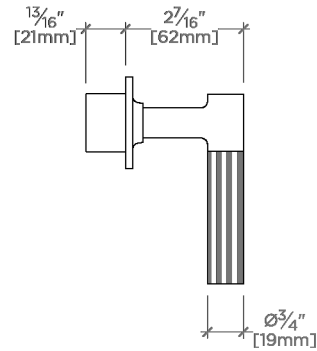

Bond

BVC12E

Bond Union Series Volume Control with Guilloche Pinstripe Lever Handle

SHOWN IN BOND UNION SERIES VOLUME CONTROL WITH GUILLOCHE PINSTRIPE LEVER HANDLE | BVC12E

TECHNICAL DETAILS

ADA Compliance: Yes
 Fittings Hole Diameter: 35 mm
 Handle Turn Angle: Quarter Turn
 Number Of Holes: One Hole
 Primary Material: Brass

CODES & STANDARDS

ASME A112.18.1/CSA B125.1, State of MA

PRODUCT FEATURES

Lever Handle

Used to control water flow to a single waterway outlet such as a showerhead, handshower, or tub spout

Stocked in Nickel and Brass

Requires rough valve, sold separately: GUV18/ GUV19 (1/2") or GUV16 /GUV17 (3/4")

CERTIFICATIONS

PRODUCT (NOTES)

Bond

BVC12E

Bond Union Series Volume Control with Guilloche Pinstripe
Lever Handle

TOP VIEW SCALE: 3"=1'-0"

FRONT VIEW SCALE: 3"=1'-0"

SIDE VIEW SCALE: 3"=1'-0"