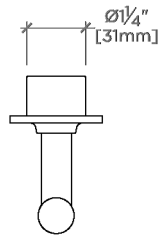

Bond

BVC12E

Bond Union Series Volume Control with Guilloche Pinstripe Lever Handle

SHOWN IN BOND UNION SERIES VOLUME CONTROL WITH GUILLOCHE PINSTRIPE LEVER HANDLE | BVC12E

TECHNICAL DETAILS

ADA Compliance: Yes
 Fittings Hole Diameter: 35 mm
 Handle Turn Angle: Quarter Turn
 Number Of Holes: One Hole
 Primary Material: Brass

CODES & STANDARDS

ASME A112.18.1/CSA B125.1, State of MA

PRODUCT FEATURES

Lever Handle

Used to control water flow to a single waterway outlet such as a showerhead, handshower, or tub spout

Stocked in Nickel and Brass

Requires rough valve, sold separately: GUV18/ GUV19 (1/2") or GUV16 /GUV17 (3/4")

CERTIFICATIONS

PRODUCT (NOTES)

Bond

BVC12E

Bond Union Series Volume Control with Guilloche Pinstripe
Lever Handle

TOP VIEW SCALE: 3"=1'-0"

FRONT VIEW SCALE: 3"=1'-0"

SIDE VIEW SCALE: 3"=1'-0"