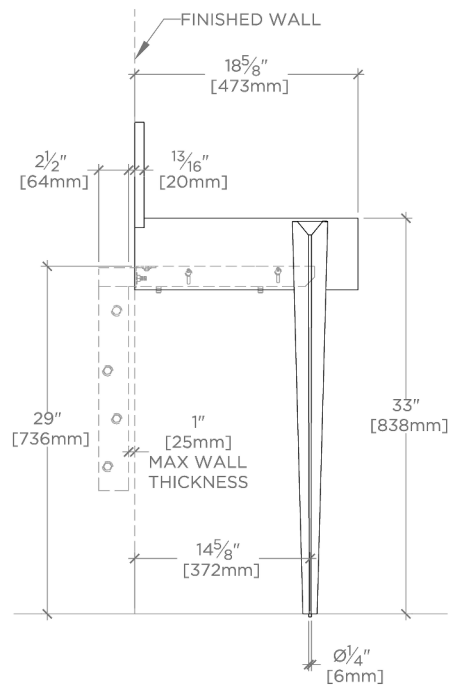

### TECHNICAL DETAILS

Depth To Overflow: 68 mm  
Drain Hole Depth: 48 mm  
Drain Hole Diameter: 44 mm  
Drain Style: Center Drain  
Fittings Hole Diameter: 35 mm  
Overflow Opening: Yes

## GIWS10

Gio Triangle two legs in Bronze with 30" Marta WALL Mounted Lavatory Sink with Backsplash

TOP VIEW

SCALE: 3/4"=1'-0"

REQUIRED MOUNTING HARDWARE (SOLD SEPARATELY)

STYLE: 106801

DESCRIPTION: UNIVERSAL PAIR (L/R) 18" STAINLESS STEEL ADJUSTABLE CONCEALED SUPPORT BRACKETS, WALL SUPPORT BRACKETS AND HARDWARE FOR WALL MOUNTED STONE SINK.

FRONT VIEW

SCALE: 3/4"=1'-0"

SIDE VIEW

SCALE: 3/4"=1'-0"