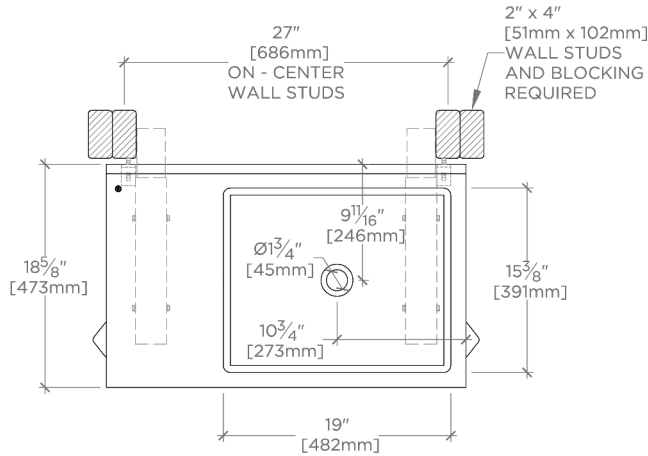

Gio

GIWS10

Gio Triangle two legs in Bronze with 30" Marta WALL Mounted Lavatory Sink with Backsplash

TOP VIEW

SCALE: 3/4"=1'-0"

REQUIRED MOUNTING HARDWARE (SOLD SEPARATELY)

STYLE: 106801

DESCRIPTION: UNIVERSAL PAIR (L/R) 18" STAINLESS STEEL ADJUSTABLE CONCEALED SUPPORT BRACKETS, WALL SUPPORT BRACKETS AND HARDWARE FOR WALL MOUNTED STONE SINK.