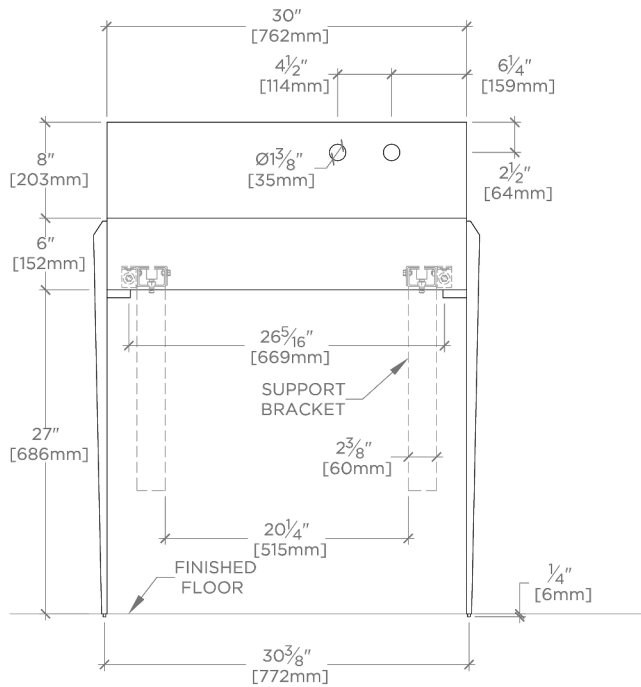

### TECHNICAL DETAILS

Depth To Overflow: 68 mm  
Drain Hole Depth: 48 mm  
Drain Hole Diameter: 44 mm  
Drain Style: Center Drain  
Fittings Hole Diameter: 35 mm  
Overflow Opening: Yes

## GIWS10

Gio Triangle two legs in Bronze with 30" Marta WALL Mounted Lavatory Sink with Backsplash

TOP VIEW

SCALE: 3/4"=1'-0"

REQUIRED MOUNTING HARDWARE (SOLD SEPARATELY)

STYLE: 106801

DESCRIPTION: UNIVERSAL PAIR (L/R) 18" STAINLESS STEEL ADJUSTABLE CONCEALED SUPPORT BRACKETS, WALL SUPPORT BRACKETS AND HARDWARE FOR WALL MOUNTED STONE SINK.

FRONT VIEW

SCALE: 3/4"=1'-0"

SIDE VIEW

SCALE: 3/4"=1'-0"