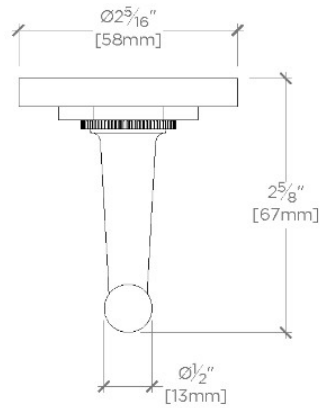

Henry

Henry Single Hook

HNRH01

SHOWN IN HENRY SINGLE HOOK | HNRH01

TECHNICAL DETAILS

Adjustable Levelers Feet: N
Escutcheon Primary Material: Brass
Hardware Shape: Hook
Installation Type: Wall Mounted
Primary Material: Brass
Suggested Application: Bath

INSPIRATION

Influenced by the connection of industry and art Henry easily transitions between modern, traditional, utilitarian and classic settings.

CODES & STANDARDS

PRODUCT FEATURES

2 5/16" x 2 5/8" x 2 7/16"

Made of Brass

Wall Mounted

CERTIFICATIONS

PRODUCT (NOTES)

Henry

Henry Single Hook

HNRH01

TOP VIEW

SCALE: 6"=1'-0"

ISO VIEW

SCALE: 6"=1'-0"

FRONT VIEW

SCALE: 6"=1'-0"

SIDE VIEW

SCALE: 6"=1'-0"