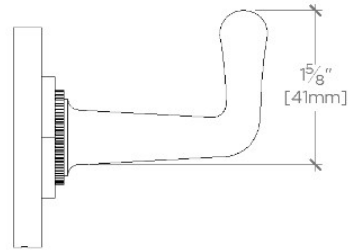

Henry

Henry Single Hook

HNRH01

SHOWN IN HENRY SINGLE HOOK | HNRH01

TECHNICAL DETAILS

Adjustable Levelers Feet: N
Escutcheon Primary Material: Brass
Hardware Shape: Hook
Installation Type: Wall Mounted
Primary Material: Brass
Suggested Application: Bath

INSPIRATION

Influenced by the connection of industry and art Henry easily transitions between modern, traditional, utilitarian and classic settings.

CODES & STANDARDS

PRODUCT FEATURES

2 5/16" x 2 5/8" x 2 7/16"

Made of Brass

Wall Mounted

CERTIFICATIONS

PRODUCT (NOTES)

Henry

Henry Single Hook

HNRH01

TOP VIEW

SCALE: 6"=1'-0"

ISO VIEW

SCALE: 6"=1'-0"

FRONT VIEW

SCALE: 6"=1'-0"

SIDE VIEW

SCALE: 6"=1'-0"