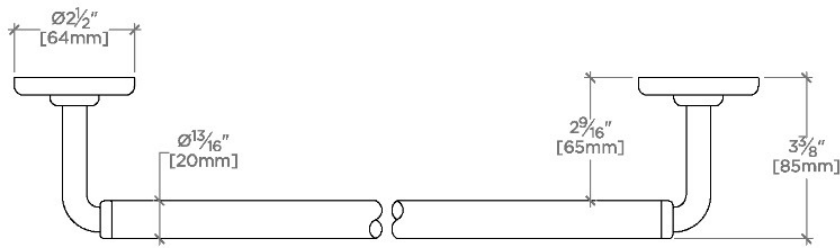

LUDLOW

LDTB45

Ludlow Volta 18" Single Towel Bar

SHOWN IN LUDLOW VOLTA 18" SINGLE TOWEL BAR | LDTB45

TECHNICAL DETAILS

Escutcheon Primary Material: Brass
Hardware Primary Material: Brass
Primary Material: Brass

Not designed to be field cut

CERTIFICATIONS

PRODUCT (NOTES)

LUDLOW

LDTB45

Ludlow Volta 18" Single Towel Bar

TOP VIEW

SCALE: 3"=1'-0"

FRONT VIEW

SCALE: 3"=1'-0"

SIDE VIEW

SCALE: 3"=1'-0"