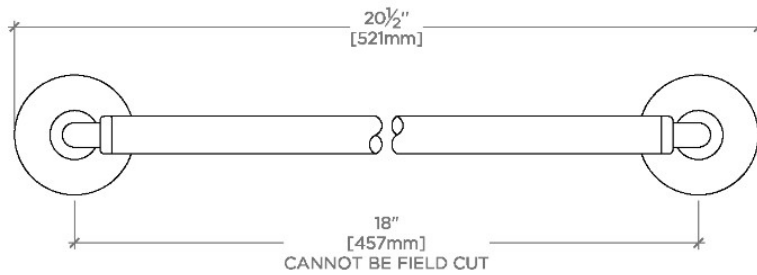

LUDLOW

LDTB45

Ludlow Volta 18" Single Towel Bar

SHOWN IN LUDLOW VOLTA 18" SINGLE TOWEL BAR | LDTB45

TECHNICAL DETAILS

Escutcheon Primary Material: Brass
Hardware Primary Material: Brass
Primary Material: Brass

Not designed to be field cut

CERTIFICATIONS

PRODUCT (NOTES)

LUDLOW

LDTB45

Ludlow Volta 18" Single Towel Bar

TOP VIEW

SCALE: 3"=1'-0"

FRONT VIEW

SCALE: 3"=1'-0"

SIDE VIEW

SCALE: 3"=1'-0"