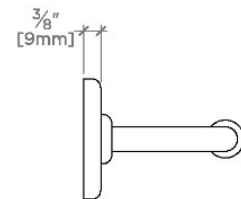

Not designed to be field cut

CERTIFICATIONS

PRODUCT (NOTES)

LUDLOW

LDTB45

Ludlow Volta 18" Single Towel Bar

TOP VIEW

SCALE: 3"=1'-0"

FRONT VIEW

SCALE: 3"=1'-0"

SIDE VIEW

SCALE: 3"=1'-0"