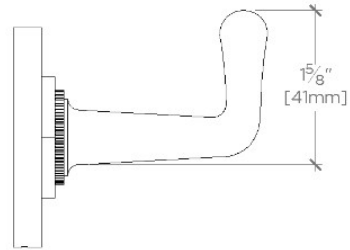

### TECHNICAL DETAILS

Adjustable Levelers Feet: N  
Escutcheon Primary Material: Brass  
Hardware Shape: Hook  
Installation Type: Wall Mounted  
Primary Material: Brass  
Suggested Application: Bath

### PRODUCT FEATURES

2 5/16" x 2 5/8" x 2 7/16"

Made of Brass

Wall Mounted

## HENRY

Henry Single Hook

HNRH01

TOP VIEW SCALE: 6"=1'-0"

ISO VIEW SCALE: 6"=1'-0"

FRONT VIEW SCALE: 6"=1'-0"

SIDE VIEW SCALE: 6"=1'-0"