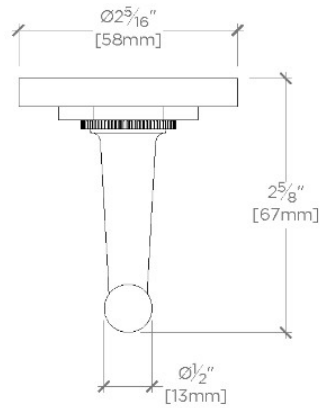

### TECHNICAL DETAILS

Adjustable Levelers Feet: N  
Escutcheon Primary Material: Brass  
Hardware Shape: Hook  
Installation Type: Wall Mounted  
Primary Material: Brass  
Suggested Application: Bath

### PRODUCT FEATURES

2 5/16" x 2 5/8" x 2 7/16"

Made of Brass

Wall Mounted

## HENRY

Henry Single Hook

HNRH01

TOP VIEW SCALE: 6"=1'-0"

ISO VIEW SCALE: 6"=1'-0"

FRONT VIEW SCALE: 6"=1'-0"

SIDE VIEW SCALE: 6"=1'-0"