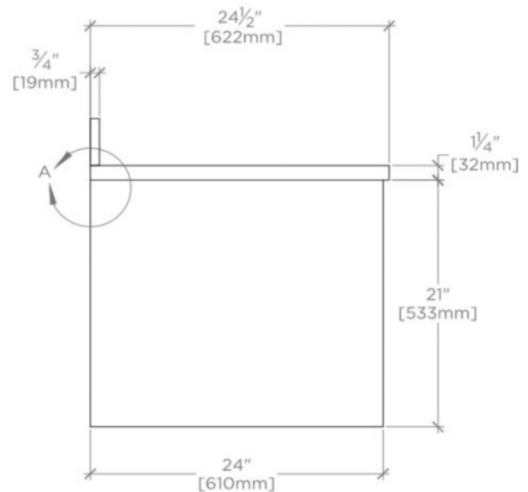

## ALTA

ALVN05

Alta Single Floating Vanity 37" x 24 1/2" x 22 1/4" with Slab, 4" x 3/4" Backsplash, and Saxby Sink

FILEDESCRIPTION

### TECHNICAL DETAILS

ADA Compliance: No  
Adjustable Levelers / Feet: N  
Bowl Shape: Oval  
Depth to Overflow: 114 mm  
Drain Hole Depth: 44 mm  
Drain Hole Diameter: 44 mm  
Fittings Hole Depth: 32 mm  
Fittings Hole Diameter: 35 mm  
Overflow Opening: Yes  
Primary Material: Wood  
Rough-in Supply Height Recommended: 533 mm  
Rough-in Waste Height Recommended: 483 mm  
Sink Visibility: N

## ALVN05

Alta Single Floating Vanity 37" x 24 1/2" x 22 1/4" with Slab, 4" x 3/4" Backsplash, and Saxby Sink

TOP VIEW

SCALE: 3/4"=1'-0"

DETAIL A

NOT TO SCALE

FRONT VIEW

SCALE: 3/4"=1'-0"

SIDE VIEW

SCALE: 3/4"=1'-0"