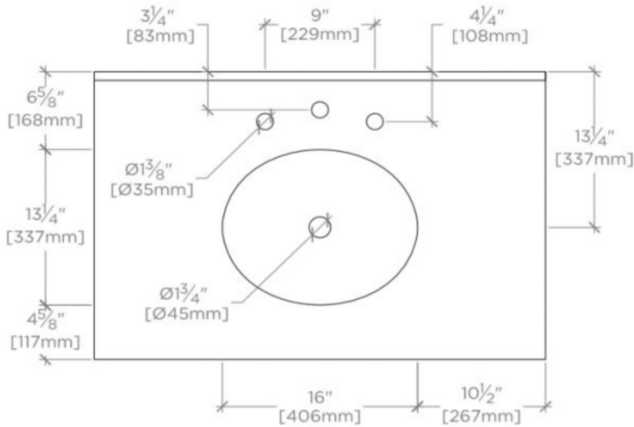

## ALTA

ALVN05

Alta Single Floating Vanity 37" x 24 1/2" x 22 1/4" with Slab, 4" x 3/4" Backsplash, and Saxby Sink

FILEDESCRIPTION

### TECHNICAL DETAILS

ADA Compliance: No  
Adjustable Levelers / Feet: N  
Bowl Shape: Oval  
Depth to Overflow: 114 mm  
Drain Hole Depth: 44 mm  
Drain Hole Diameter: 44 mm  
Fittings Hole Depth: 32 mm  
Fittings Hole Diameter: 35 mm  
Overflow Opening: Yes  
Primary Material: Wood  
Rough-in Supply Height Recommended: 533 mm  
Rough-in Waste Height Recommended: 483 mm  
Sink Visibility: N

## ALVN05

Alta Single Floating Vanity 37" x 24 1/2" x 22 1/4" with Slab, 4" x 3/4" Backsplash, and Saxby Sink

TOP VIEW

SCALE: 3/4"=1'-0"

DETAIL A

NOT TO SCALE

FRONT VIEW

SCALE: 3/4"=1'-0"

SIDE VIEW

SCALE: 3/4"=1'-0"