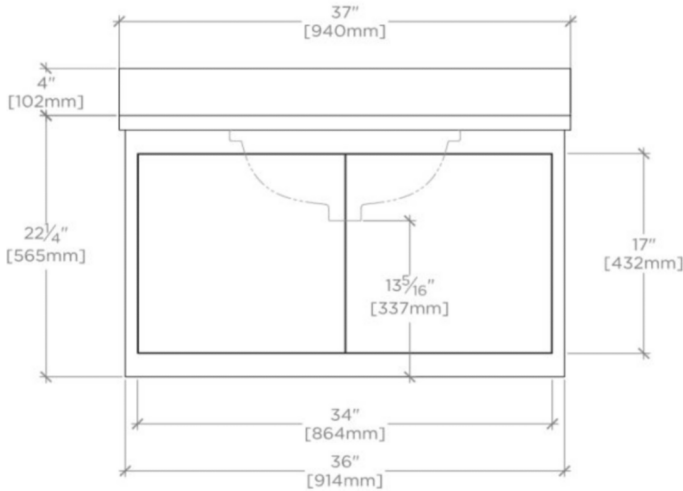

## ALTA

ALVN05

Alta Single Floating Vanity 37" x 24 1/2" x 22 1/4" with Slab, 4" x 3/4" Backsplash, and Saxby Sink

FILEDESCRIPTION

### TECHNICAL DETAILS

ADA Compliance: No  
Adjustable Levelers / Feet: N  
Bowl Shape: Oval  
Depth to Overflow: 114 mm  
Drain Hole Depth: 44 mm  
Drain Hole Diameter: 44 mm  
Fittings Hole Depth: 32 mm  
Fittings Hole Diameter: 35 mm  
Overflow Opening: Yes  
Primary Material: Wood  
Rough-in Supply Height Recommended: 533 mm  
Rough-in Waste Height Recommended: 483 mm  
Sink Visibility: N

## ALVN05

Alta Single Floating Vanity 37" x 24 1/2" x 22 1/4" with Slab, 4" x 3/4" Backsplash, and Saxby Sink

TOP VIEW

SCALE: 3/4"=1'-0"

DETAIL A

NOT TO SCALE

FRONT VIEW

SCALE: 3/4"=1'-0"

SIDE VIEW

SCALE: 3/4"=1'-0"