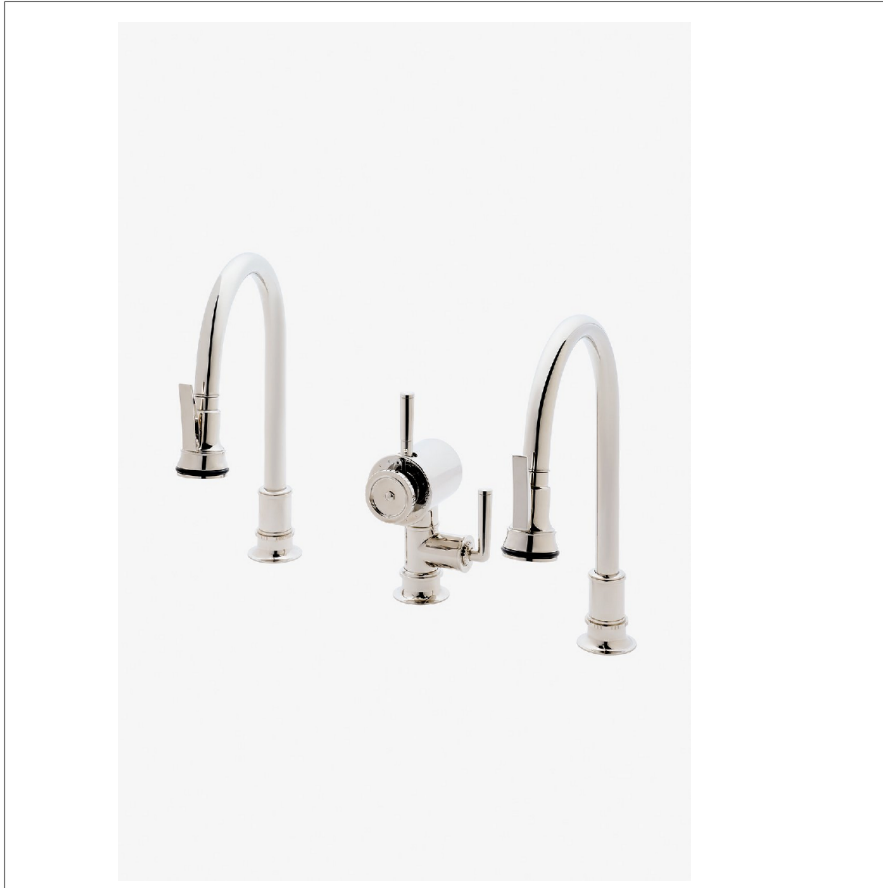

## Henry Chronos

CKM611

Henry Chronos Double Gooseneck Integrated Pull Spray Kitchen Faucet with Lever Handles

SHOWN IN HENRY CHRONOS DOUBLE GOOSENECK INTEGRATED PULL SPRAY KITCHEN FAUCET WITH LEVER HANDLES | CKM611

### TECHNICAL DETAILS

ADA Compliance: Yes  
 Adjustable Versus Fixed Spray: Adjustable Spray  
 Deck Thickness Maximum: 70 mm  
 Fittings Hole Diameter: 38 mm  
 Handshower Spray Hose Length: 1.5 m  
 Inlet Connection Size: 3/8"  
 Inlet Connection Type: Compression Connection  
 Hoses  
 Restricted Maximum Flow Rate: 6.6 liters/min  
 Spout Swivel: Y  
 Spray Included In Unit: Y  
 Valve Material: Brass and Ceramic  
 Water Pressure Maximum: 6.0 bar  
 Water Pressure Minimum: 1.5 bar  
 Water Pressure Recommended: 3.0 bar

### PRODUCT FEATURES

Features Lever Handles

Stocked in Chrome, Nickel, and Brass

Available in 1.75 gpm (6.6 L/min) flow rate

Features thermostatic temperature control, desired temperature can be preset by using the center wheel handle while top lever diverts water between either spout

Pull-down sprayhead with dual function, allows the use to switch between aerated stream and jet spray