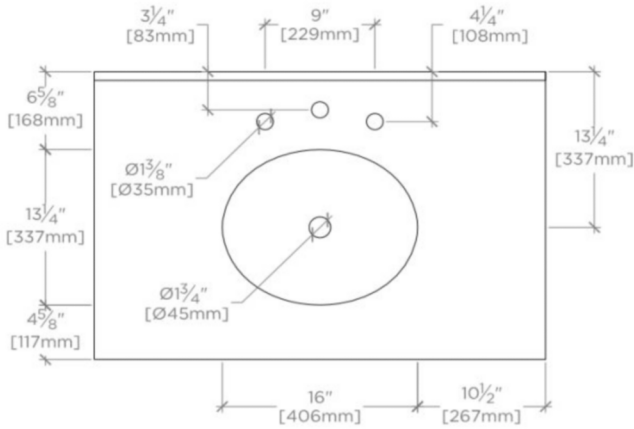

### TECHNICAL DETAILS

ADA Compliance: No  
Adjustable Levelers / Feet: N  
Bowl Shape: Oval  
Depth to Overflow: 4 1/2"  
Drain Hole Depth: 1 3/4"  
Drain Hole Diameter: 1 3/4"  
Fittings Hole Depth: 1 1/4"  
Fittings Hole Diameter: 1 3/8"  
Overflow Opening: Yes  
Primary Material: Wood  
Rough-in Supply Height Recommended: 21"  
Rough-in Waste Height Recommended: 19"  
Sink Visibility: N

## ALVN03

Alta Single Floating Vanity with Charcoal Paperstone 37" x 24 1/2" x 22 1/4" with Slab, 4" x 3/4" Backsplash, and Saxby Sink

TOP VIEW

SCALE: 3/4"=1'-0"

DETAIL A

NOT TO SCALE

FRONT VIEW

SCALE: 3/4"=1'-0"

SIDE VIEW

SCALE: 3/4"=1'-0"