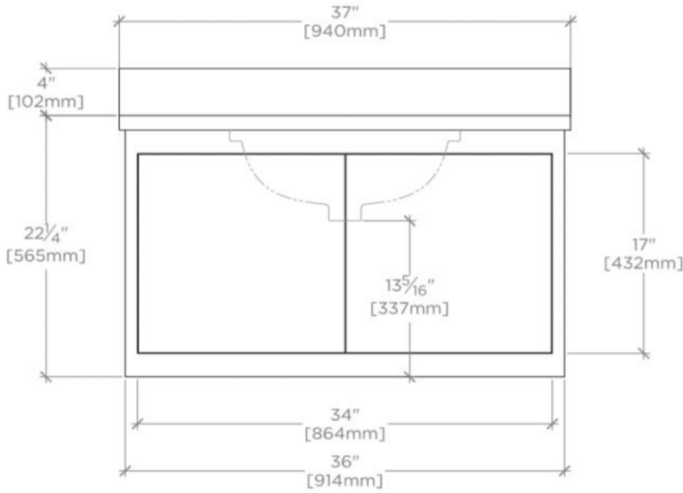

### TECHNICAL DETAILS

ADA Compliance: No  
Adjustable Levelers / Feet: N  
Bowl Shape: Oval  
Depth to Overflow: 4 1/2"  
Drain Hole Depth: 1 3/4"  
Drain Hole Diameter: 1 3/4"  
Fittings Hole Depth: 1 1/4"  
Fittings Hole Diameter: 1 3/8"  
Overflow Opening: Yes  
Primary Material: Wood  
Rough-in Supply Height Recommended: 21"  
Rough-in Waste Height Recommended: 19"  
Sink Visibility: N

## ALVN03

Alta Single Floating Vanity with Charcoal Paperstone 37" x 24 1/2" x 22 1/4" with Slab, 4" x 3/4" Backsplash, and Saxby Sink

TOP VIEW

SCALE: 3/4"=1'-0"

DETAIL A

NOT TO SCALE

FRONT VIEW

SCALE: 3/4"=1'-0"

SIDE VIEW

SCALE: 3/4"=1'-0"