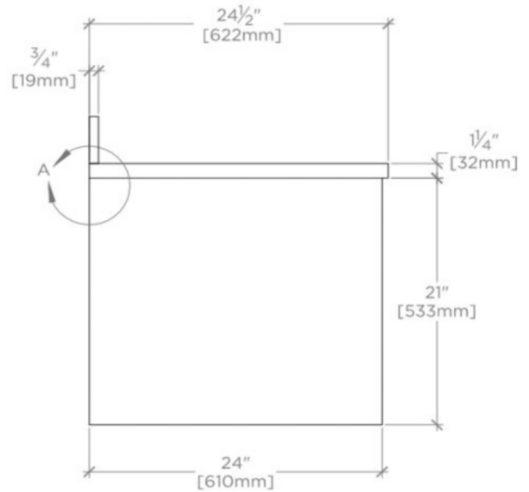

### TECHNICAL DETAILS

ADA Compliance: No  
Adjustable Levelers / Feet: N  
Bowl Shape: Oval  
Depth to Overflow: 4 1/2"  
Drain Hole Depth: 1 3/4"  
Drain Hole Diameter: 1 3/4"  
Fittings Hole Depth: 1 1/4"  
Fittings Hole Diameter: 1 3/8"  
Overflow Opening: Yes  
Primary Material: Wood  
Rough-in Supply Height Recommended: 21"  
Rough-in Waste Height Recommended: 19"  
Sink Visibility: N

## ALVN03

Alta Single Floating Vanity with Charcoal Paperstone 37" x 24 1/2" x 22 1/4" with Slab, 4" x 3/4" Backsplash, and Saxby Sink

TOP VIEW

SCALE: 3/4"=1'-0"

DETAIL A

NOT TO SCALE

FRONT VIEW

SCALE: 3/4"=1'-0"

SIDE VIEW

SCALE: 3/4"=1'-0"