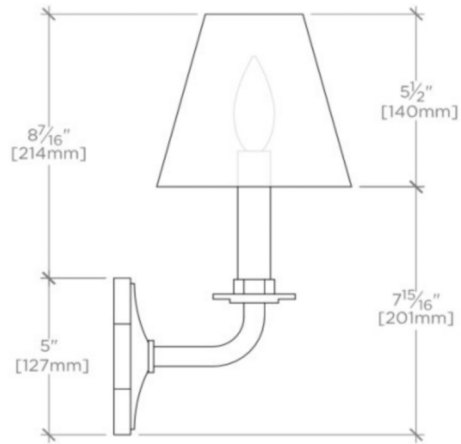

ROADSTER

RDLT01

Roadster Wall Mounted Single Arm Sconce with Fabric Shade

SHOWN IN ROADSTER WALL MOUNTED SINGLE ARM SCONCE WITH FABRIC SHADE| RDLT01

TECHNICAL DETAILS

Bulb Base Size: E12
Bulb Type: B10
Depth / Width: 7 5/16"
Height: 13 5/16"
Installation Type: Wall Mounted
Junction Box Orientation: Any
Length: 5"
Number of Bulbs: One
Shade Material: Natural Linen
Voltage: 120.0

PRODUCT FEATURES

Pairs perfectly with Roadster or Highgate fittings
Proprietary design
Geometric bobèche detail
Uses E12 Candelabra/Torpedo bulb
UL listed

CERTIFICATIONS

WATERWORKS

ROADSTER

RDLT01

Roadster Wall Mounted Single Arm Sconce with Fabric Shade

STYLE #	SOCKET	BULB	MAX WATT
RDLT01	Candelabra E12	B10 Incandescent	60
RDOILT (UK)	Bayonet B15	B15/SBC	40

TOP VIEW SCALE: 2"=1'-0"

MOUNTING SCALE: 2"=1'-0"

FRONT VIEW SCALE: 2"=1'-0"

SIDE VIEW SCALE: 2"=1'-0"