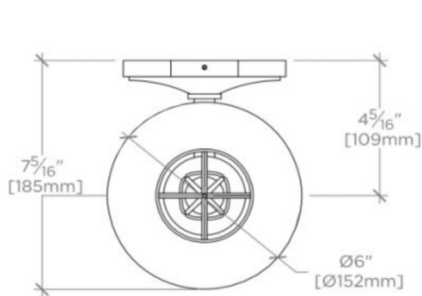

ROADSTER

RDLT01

Roadster Wall Mounted Single Arm Sconce with Fabric Shade

SHOWN IN ROADSTER WALL MOUNTED SINGLE ARM SCONCE WITH FABRIC SHADE| RDLT01

TECHNICAL DETAILS

Bulb Base Size: E12
Bulb Type: B10
Depth / Width: 7 5/16"
Height: 13 5/16"
Installation Type: Wall Mounted
Junction Box Orientation: Any
Length: 5"
Number of Bulbs: One
Shade Material: Natural Linen
Voltage: 120.0

PRODUCT FEATURES

Pairs perfectly with Roadster or Highgate fittings
Proprietary design
Geometric bobèche detail
Uses E12 Candelabra/Torpedo bulb
UL listed

CERTIFICATIONS

WATERWORKS

ROADSTER

RDLT01

Roadster Wall Mounted Single Arm Sconce with Fabric Shade

STYLE #	SOCKET	BULB	MAX WATT
RDLT01	Candelabra E12	B10 Incandescent	60
RDOILT (UK)	Bayonet B15	B15/SBC	40

TOP VIEW SCALE: 2"=1'-0"

MOUNTING SCALE: 2"=1'-0"

FRONT VIEW SCALE: 2"=1'-0"

SIDE VIEW SCALE: 2"=1'-0"