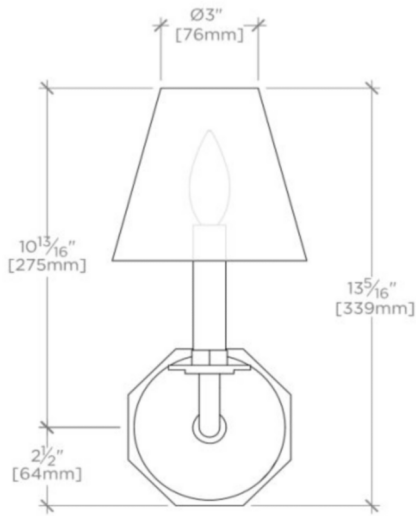

ROADSTER

RDLT01

Roadster Wall Mounted Single Arm Sconce with Fabric Shade

SHOWN IN ROADSTER WALL MOUNTED SINGLE ARM SCONCE WITH FABRIC SHADE| RDLT01

TECHNICAL DETAILS

Bulb Base Size: E12
Bulb Type: B10
Depth / Width: 7 5/16"
Height: 13 5/16"
Installation Type: Wall Mounted
Junction Box Orientation: Any
Length: 5"
Number of Bulbs: One
Shade Material: Natural Linen
Voltage: 120.0

PRODUCT FEATURES

Pairs perfectly with Roadster or Highgate fittings
Proprietary design
Geometric bobèche detail
Uses E12 Candelabra/Torpedo bulb
UL listed

CERTIFICATIONS

WATERWORKS

ROADSTER

RDLT01

Roadster Wall Mounted Single Arm Sconce with Fabric Shade

STYLE #	SOCKET	BULB	MAX WATT
RDLT01	Candelabra E12	B10 Incandescent	60
RDOILT (UK)	Bayonet B15	B15/SBC	40

TOP VIEW SCALE: 2"=1'-0"

MOUNTING SCALE: 2"=1'-0"

FRONT VIEW SCALE: 2"=1'-0"

SIDE VIEW SCALE: 2"=1'-0"