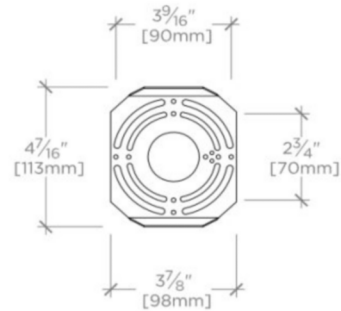

ROADSTER

RDLT01

Roadster Wall Mounted Single Arm Sconce with Fabric Shade

SHOWN IN ROADSTER WALL MOUNTED SINGLE ARM SCONCE WITH FABRIC SHADE| RDLT01

TECHNICAL DETAILS

Bulb Base Size: E12
Bulb Type: B10
Depth / Width: 7 5/16"
Height: 13 5/16"
Installation Type: Wall Mounted
Junction Box Orientation: Any
Length: 5"
Number of Bulbs: One
Shade Material: Natural Linen
Voltage: 120.0

PRODUCT FEATURES

Pairs perfectly with Roadster or Highgate fittings
Proprietary design
Geometric bobèche detail
Uses E12 Candelabra/Torpedo bulb
UL listed

CERTIFICATIONS

WATERWORKS

ROADSTER

RDLT01

Roadster Wall Mounted Single Arm Sconce with Fabric Shade

STYLE #	SOCKET	BULB	MAX WATT
RDLT01	Candelabra E12	B10 Incandescent	60
RDOILT (UK)	Bayonet B15	B15/SBC	40

TOP VIEW SCALE: 2"=1'-0"

MOUNTING SCALE: 2"=1'-0"

FRONT VIEW SCALE: 2"=1'-0"

SIDE VIEW SCALE: 2"=1'-0"