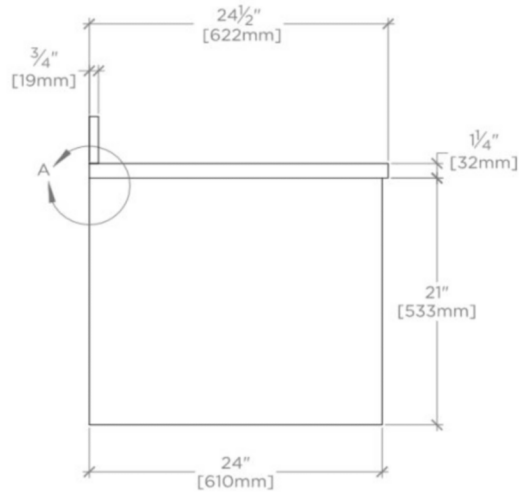

ALTA

ALVN03

Alta Single Floating Vanity with Charcoal Paperstone 37" x 24 1/2" x 22 1/4" with Slab, 4" x 3/4" Backsplash, and Saxby Sink

FILEDESCRIPTION

TECHNICAL DETAILS

ADA Compliance: No
Adjustable Levelers / Feet: N
Bowl Shape: Oval
Depth to Overflow: 114 mm
Drain Hole Depth: 44 mm
Drain Hole Diameter: 44 mm
Fittings Hole Depth: 32 mm
Fittings Hole Diameter: 35 mm
Overflow Opening: Yes
Primary Material: Wood
Rough-in Supply Height Recommended: 533 mm
Rough-in Waste Height Recommended: 483 mm
Sink Visibility: N

WATERWORKS

ALTA

ALVN03

Alta Single Floating Vanity with Charcoal Paperstone 37" x 24 1/2" x 22 1/4" with Slab, 4" x 3/4" Backsplash, and Saxby Sink

TOP VIEW

SCALE: 3/4"=1'-0"

DETAIL A

NOT TO SCALE

FRONT VIEW

SCALE: 3/4"=1'-0"

SIDE VIEW

SCALE: 3/4"=1'-0"