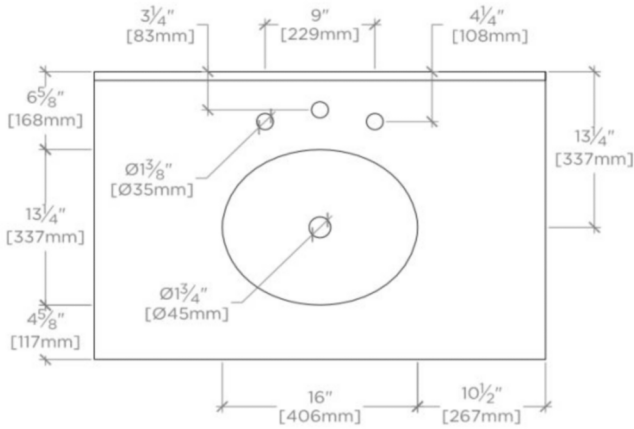

ALTA

ALVN03

Alta Single Floating Vanity with Charcoal Paperstone 37" x 24 1/2" x 22 1/4" with Slab, 4" x 3/4" Backsplash, and Saxby Sink

FILEDESCRIPTION

TECHNICAL DETAILS

ADA Compliance: No
Adjustable Levelers / Feet: N
Bowl Shape: Oval
Depth to Overflow: 114 mm
Drain Hole Depth: 44 mm
Drain Hole Diameter: 44 mm
Fittings Hole Depth: 32 mm
Fittings Hole Diameter: 35 mm
Overflow Opening: Yes
Primary Material: Wood
Rough-in Supply Height Recommended: 533 mm
Rough-in Waste Height Recommended: 483 mm
Sink Visibility: N

WATERWORKS

ALTA

ALVN03

Alta Single Floating Vanity with Charcoal Paperstone 37" x 24 1/2" x 22 1/4" with Slab, 4" x 3/4" Backsplash, and Saxby Sink

TOP VIEW

SCALE: 3/4"=1'-0"

DETAIL A

NOT TO SCALE

FRONT VIEW

SCALE: 3/4"=1'-0"

SIDE VIEW

SCALE: 3/4"=1'-0"