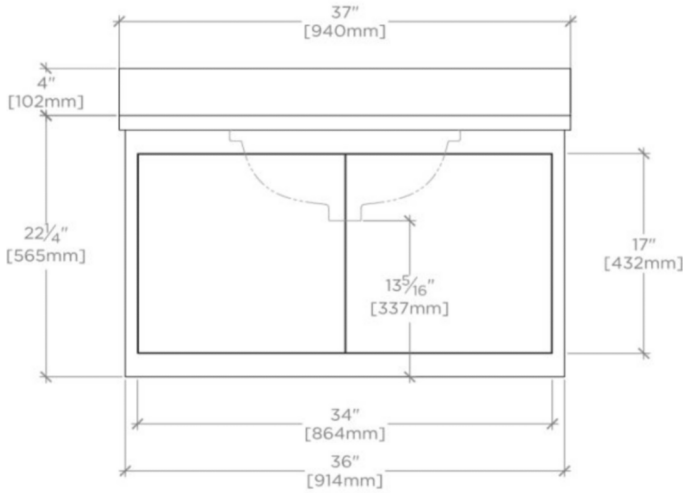

ALTA

ALVN03

Alta Single Floating Vanity with Charcoal Paperstone 37" x 24 1/2" x 22 1/4" with Slab, 4" x 3/4" Backsplash, and Saxby Sink

FILEDESCRIPTION

TECHNICAL DETAILS

ADA Compliance: No
Adjustable Levelers / Feet: N
Bowl Shape: Oval
Depth to Overflow: 114 mm
Drain Hole Depth: 44 mm
Drain Hole Diameter: 44 mm
Fittings Hole Depth: 32 mm
Fittings Hole Diameter: 35 mm
Overflow Opening: Yes
Primary Material: Wood
Rough-in Supply Height Recommended: 533 mm
Rough-in Waste Height Recommended: 483 mm
Sink Visibility: N

WATERWORKS

ALTA

ALVN03

Alta Single Floating Vanity with Charcoal Paperstone 37" x 24 1/2" x 22 1/4" with Slab, 4" x 3/4" Backsplash, and Saxby Sink

TOP VIEW

SCALE: 3/4"=1'-0"

DETAIL A

NOT TO SCALE

FRONT VIEW

SCALE: 3/4"=1'-0"

SIDE VIEW

SCALE: 3/4"=1'-0"