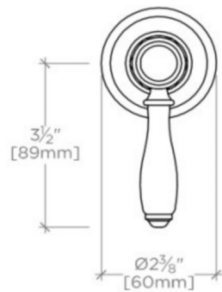

EASTON

Easton Classic Volume Control Valve Trim with Oak Lever Handle

EAVC75

SHOWN IN EASTON CLASSIC VOLUME CONTROL VALVE TRIM WITH OAK LEVER HANDLE| EAVC75

INSPIRATION

Drawing on Edwardian style, Easton is the most extensive Waterworks family; a range of moods and a selection of products from fittings to furniture.

TECHNICAL DETAILS

ADA Compliance: Yes
Control Valve Rough-in Depth Maximum: 107 mm
Control Valve Rough-in Depth Minimum: 64 mm
Diverter Valve Rough-in Depth Maximum: 96 mm
Diverter Valve Rough-in Depth Minimum: 72 mm
Depth / Width: 89 mm
Height: 64 mm
Integrated Diverter: N
Length: 64 mm
Primary Material: Brass
Suggested Application: Bath

CERTIFICATIONS

PRODUCT (NOTES)

Valve sold separately.

Easton Classic Volume Control Valve Trim with Oak Lever Handle

TOP VIEW SCALE: 3"=1'-0"

FRONT VIEW SCALE: 3"=1'-0"

SIDE VIEW SCALE: 3"=1'-0"