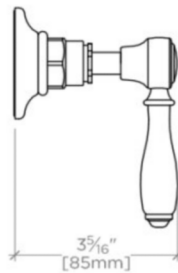

EASTON

Easton Classic Volume Control Valve Trim with Oak Lever Handle

EAVC75

SHOWN IN EASTON CLASSIC VOLUME CONTROL VALVE TRIM WITH OAK LEVER HANDLE| EAVC75

INSPIRATION

Drawing on Edwardian style, Easton is the most extensive Waterworks family; a range of moods and a selection of products from fittings to furniture.

TECHNICAL DETAILS

ADA Compliance: Yes
Control Valve Rough-in Depth Maximum: 107 mm
Control Valve Rough-in Depth Minimum: 64 mm
Diverter Valve Rough-in Depth Maximum: 96 mm
Diverter Valve Rough-in Depth Minimum: 72 mm
Depth / Width: 89 mm
Height: 64 mm
Integrated Diverter: N
Length: 64 mm
Primary Material: Brass
Suggested Application: Bath

CERTIFICATIONS

PRODUCT (NOTES)

Valve sold separately.

Easton Classic Volume Control Valve Trim with Oak Lever Handle

TOP VIEW SCALE: 3"=1'-0"

FRONT VIEW SCALE: 3"=1'-0"

SIDE VIEW SCALE: 3"=1'-0"