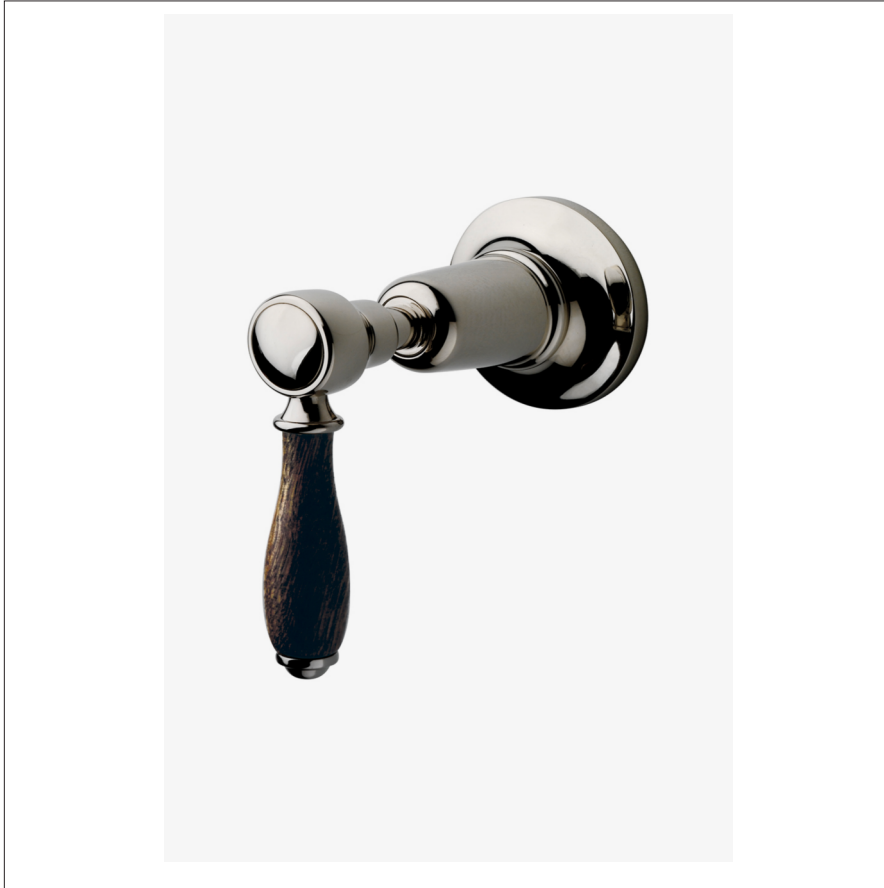

EASTON

Easton Classic Volume Control Valve Trim with Oak Lever Handle

EAVC75

SHOWN IN EASTON CLASSIC VOLUME CONTROL VALVE TRIM WITH OAK LEVER HANDLE| EAVC75

INSPIRATION

Drawing on Edwardian style, Easton is the most extensive Waterworks family; a range of moods and a selection of products from fittings to furniture.

TECHNICAL DETAILS

ADA Compliance: Yes
Control Valve Rough-in Depth Maximum: 107 mm
Control Valve Rough-in Depth Minimum: 64 mm
Diverter Valve Rough-in Depth Maximum: 96 mm
Diverter Valve Rough-in Depth Minimum: 72 mm
Depth / Width: 89 mm
Height: 64 mm
Integrated Diverter: N
Length: 64 mm
Primary Material: Brass
Suggested Application: Bath

CERTIFICATIONS

PRODUCT (NOTES)

Valve sold separately.

Easton Classic Volume Control Valve Trim with Oak Lever Handle

TOP VIEW SCALE: 3"=1'-0"

FRONT VIEW SCALE: 3"=1'-0"

SIDE VIEW SCALE: 3"=1'-0"