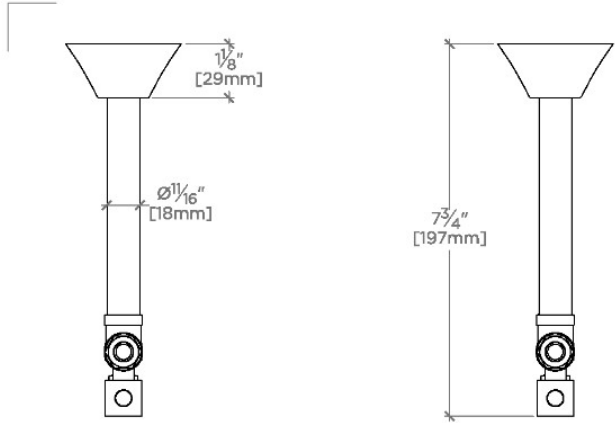

UNIVERSAL

ULK2AS

Universal Modern Angle Lavatory Supply Kit 1/2" Sweat x 3/8" O.D. Compression

SHOWN IN UNIVERSAL MODERN ANGLE LAVATORY SUPPLY KIT 1/2" SWEAT X 3/8" O.D. COMPRESSION | ULK2AS

TECHNICAL DETAILS

CODES & STANDARDS

PRODUCT FEATURES

Lavatory Supply Kit

Angle Stops Include Modern Lever Handles

Stocked in Chrome, Nickel, Brass, Dark Nickel and Matte Black

CERTIFICATIONS

PRODUCT (NOTES)

WATERWORKS

UNIVERSAL

ULK2AS

Universal Modern Angle Lavatory Supply Kit 1/2" Sweat x 3/8" O.D. Compression

TOP VIEW

SCALE: 3"=1'-0"

FRONT VIEW

SCALE: 3"=1'-0"

SIDE VIEW

SCALE: 3"=1'-0"