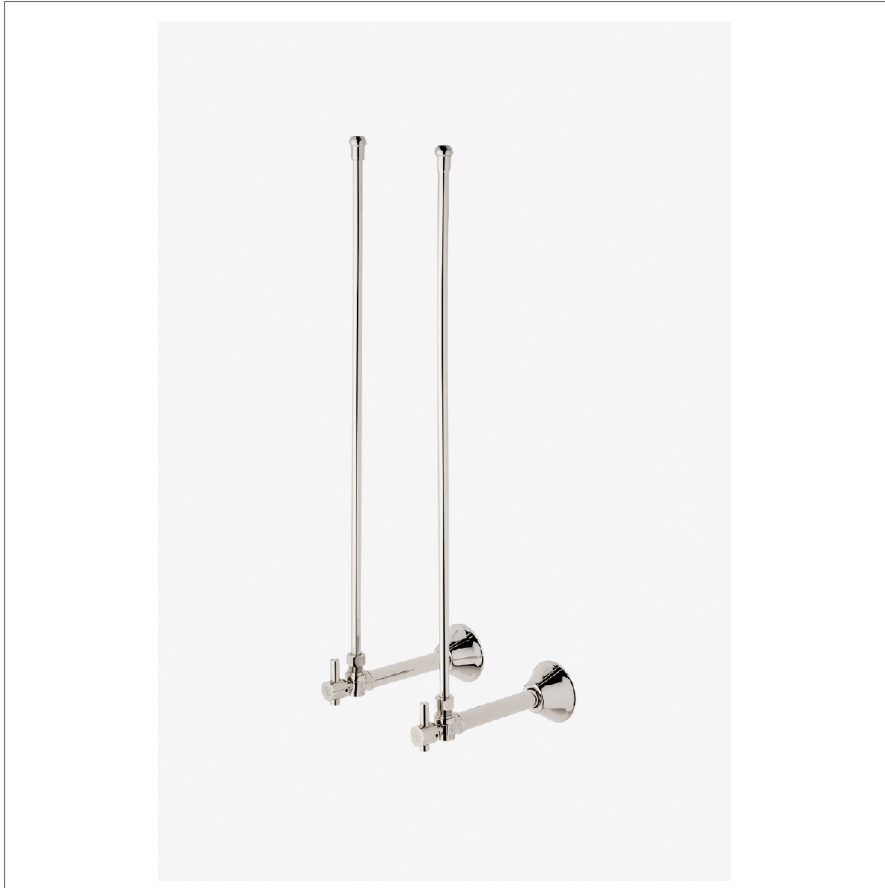

UNIVERSAL

ULK2AS

Universal Modern Angle Lavatory Supply Kit 1/2" Sweat x 3/8" O.D. Compression

SHOWN IN UNIVERSAL MODERN ANGLE LAVATORY SUPPLY KIT 1/2" SWEAT X 3/8" O.D. COMPRESSION | ULK2AS

TECHNICAL DETAILS

CODES & STANDARDS

PRODUCT FEATURES

Lavatory Supply Kit

Angle Stops Include Modern Lever Handles

Stocked in Chrome, Nickel, Brass, Dark Nickel and Matte Black

CERTIFICATIONS

PRODUCT (NOTES)

WATERWORKS

UNIVERSAL

ULK2AS

Universal Modern Angle Lavatory Supply Kit 1/2" Sweat x 3/8" O.D. Compression

TOP VIEW

SCALE: 3"=1'-0"

FRONT VIEW

SCALE: 3"=1'-0"

SIDE VIEW

SCALE: 3"=1'-0"