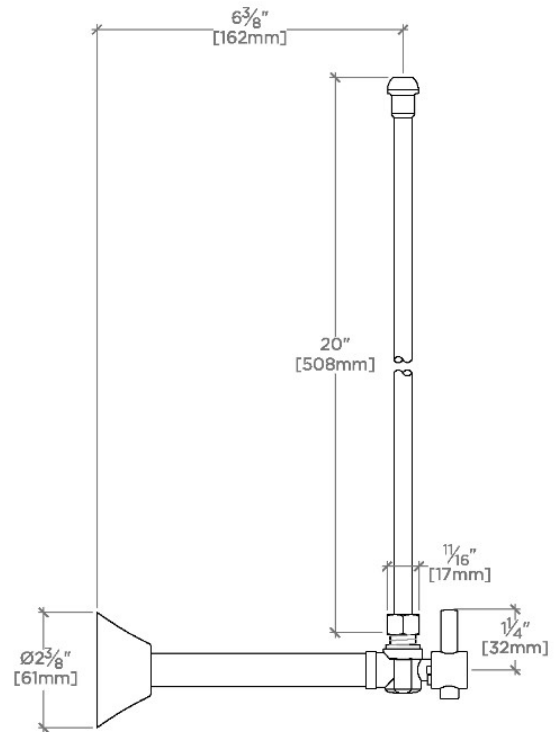

UNIVERSAL

ULK2AS

Universal Modern Angle Lavatory Supply Kit 1/2" Sweat x 3/8" O.D. Compression

TOP VIEW

SCALE: 3"=1'-0"

FRONT VIEW

SCALE: 3"=1'-0"

SIDE VIEW

SCALE: 3"=1'-0"