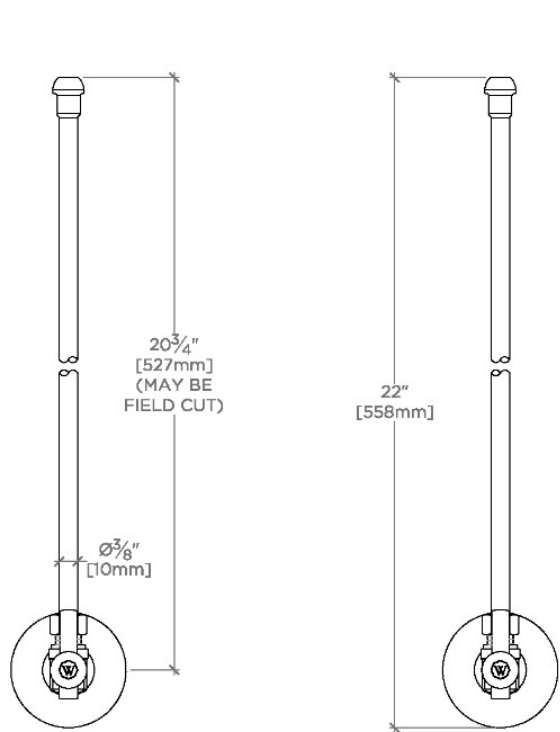

UNIVERSAL

ULK2AS

Universal Modern Angle Lavatory Supply Kit 1/2" Sweat x 3/8" O.D. Compression

TOP VIEW

SCALE: 3"=1'-0"

FRONT VIEW

SCALE: 3"=1'-0"

SIDE VIEW

SCALE: 3"=1'-0"