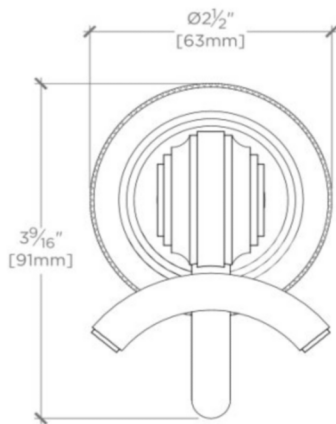

AERO

Aero Single Robe Hook

AERH01

TECHNICAL DETAILS

Depth / Width: 117 mm
Height: 90 mm
Installation Type: Wall Mounted
Length: 64 mm
Primary Material: Brass

INSPIRATION

Inspired by the stepped detail of 19th century telescopes, Aero is a combination of historical reference with a contemporary temperament. The result is original and modern, bringing a look of updated elegance.

PRODUCT FEATURES

Solid brass construction
All mounting hardware included
Features signature stepped and gadrooned details on center post
Stocked in Chrome and Nickel

AERO

Aero Single Robe Hook

AERH01

TOP VIEW

SCALE: 6"=1'-0"

ISO VIEW

SCALE: 6"=1'-0"

FRONT VIEW

SCALE: 6"=1'-0"

SIDE VIEW

SCALE: 6"=1'-0"