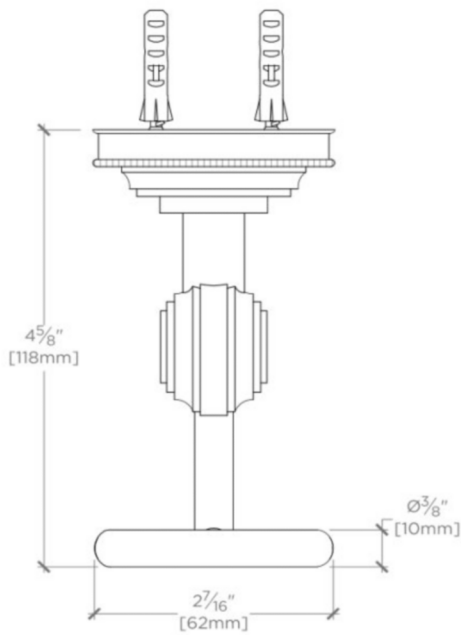

AERO

Aero Single Robe Hook

AERH01

TECHNICAL DETAILS

Depth / Width: 117 mm
Height: 90 mm
Installation Type: Wall Mounted
Length: 64 mm
Primary Material: Brass

INSPIRATION

Inspired by the stepped detail of 19th century telescopes, Aero is a combination of historical reference with a contemporary temperament. The result is original and modern, bringing a look of updated elegance.

PRODUCT FEATURES

Solid brass construction
All mounting hardware included
Features signature stepped and gadrooned details on center post
Stocked in Chrome and Nickel

AERO

Aero Single Robe Hook

AERH01

TOP VIEW

SCALE: 6"=1'-0"

ISO VIEW

SCALE: 6"=1'-0"

FRONT VIEW

SCALE: 6"=1'-0"

SIDE VIEW

SCALE: 6"=1'-0"