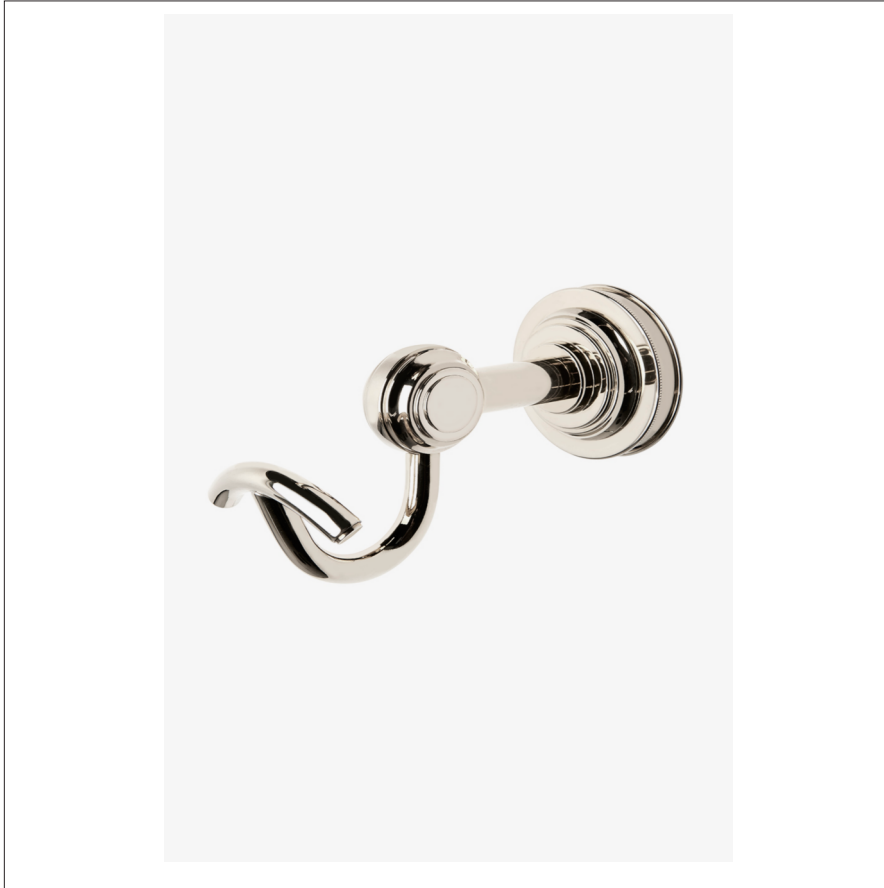

AERO

Aero Single Robe Hook

AERH01

TECHNICAL DETAILS

Depth / Width: 117 mm
Height: 90 mm
Installation Type: Wall Mounted
Length: 64 mm
Primary Material: Brass

INSPIRATION

Inspired by the stepped detail of 19th century telescopes, Aero is a combination of historical reference with a contemporary temperament. The result is original and modern, bringing a look of updated elegance.

PRODUCT FEATURES

Solid brass construction
All mounting hardware included
Features signature stepped and gadrooned details on center post
Stocked in Chrome and Nickel

AERO

Aero Single Robe Hook

AERH01

TOP VIEW

SCALE: 6"=1'-0"

ISO VIEW

SCALE: 6"=1'-0"

FRONT VIEW

SCALE: 6"=1'-0"

SIDE VIEW

SCALE: 6"=1'-0"