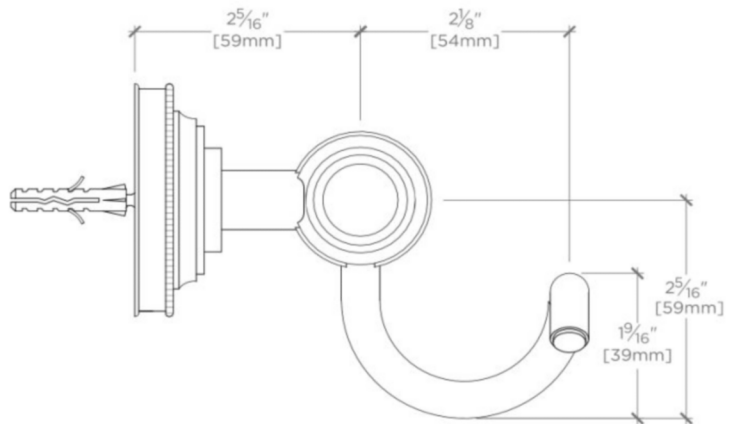

AERO

Aero Single Robe Hook

AERH01

TECHNICAL DETAILS

Depth / Width: 117 mm
Height: 90 mm
Installation Type: Wall Mounted
Length: 64 mm
Primary Material: Brass

INSPIRATION

Inspired by the stepped detail of 19th century telescopes, Aero is a combination of historical reference with a contemporary temperament. The result is original and modern, bringing a look of updated elegance.

PRODUCT FEATURES

Solid brass construction
All mounting hardware included
Features signature stepped and gadrooned details on center post
Stocked in Chrome and Nickel

AERO

Aero Single Robe Hook

AERH01

TOP VIEW

SCALE: 6"=1'-0"

ISO VIEW

SCALE: 6"=1'-0"

FRONT VIEW

SCALE: 6"=1'-0"

SIDE VIEW

SCALE: 6"=1'-0"