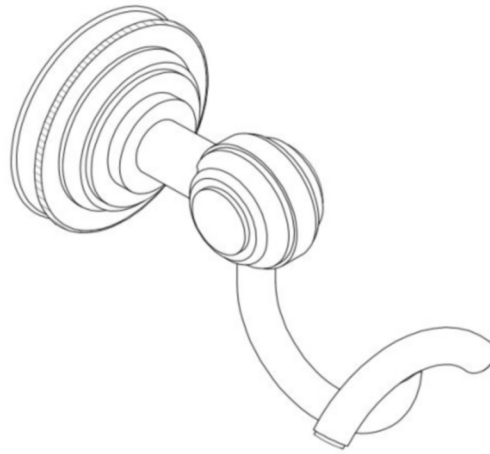

AERO

Aero Single Robe Hook

AERH01

TECHNICAL DETAILS

Depth / Width: 117 mm
Height: 90 mm
Installation Type: Wall Mounted
Length: 64 mm
Primary Material: Brass

INSPIRATION

Inspired by the stepped detail of 19th century telescopes, Aero is a combination of historical reference with a contemporary temperament. The result is original and modern, bringing a look of updated elegance.

PRODUCT FEATURES

Solid brass construction
All mounting hardware included
Features signature stepped and gadrooned details on center post
Stocked in Chrome and Nickel

AERO

Aero Single Robe Hook

AERH01

TOP VIEW

SCALE: 6"=1'-0"

ISO VIEW

SCALE: 6"=1'-0"

FRONT VIEW

SCALE: 6"=1'-0"

SIDE VIEW

SCALE: 6"=1'-0"